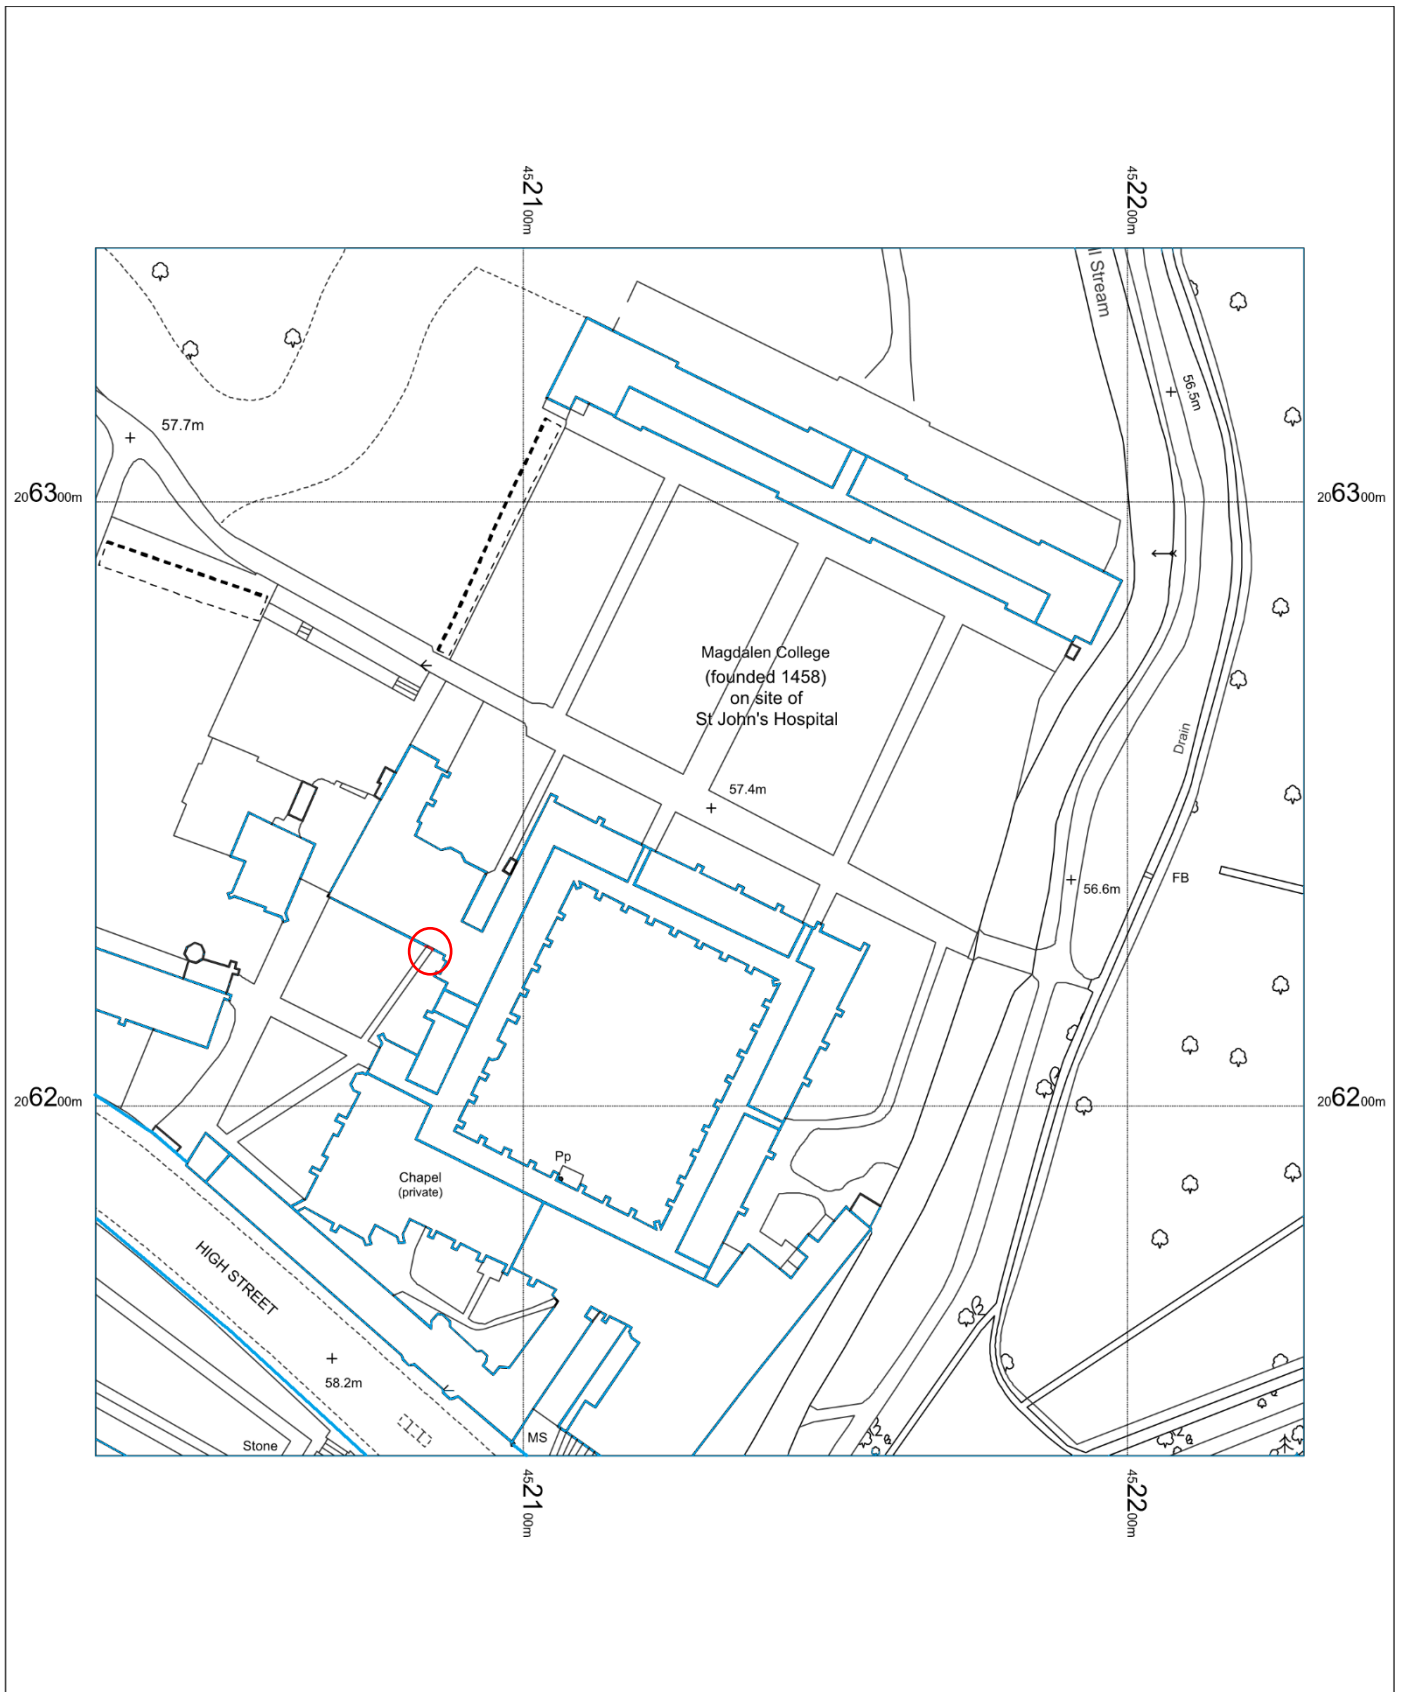

Magdalen College President's Lodge front door location plan

OS Mastermap
03 April 2013, ID: BW1-00219456 www.blackwellmapping.co.uk
1:1250 scale
print at A4, Centre: 452129 E, 206242 N