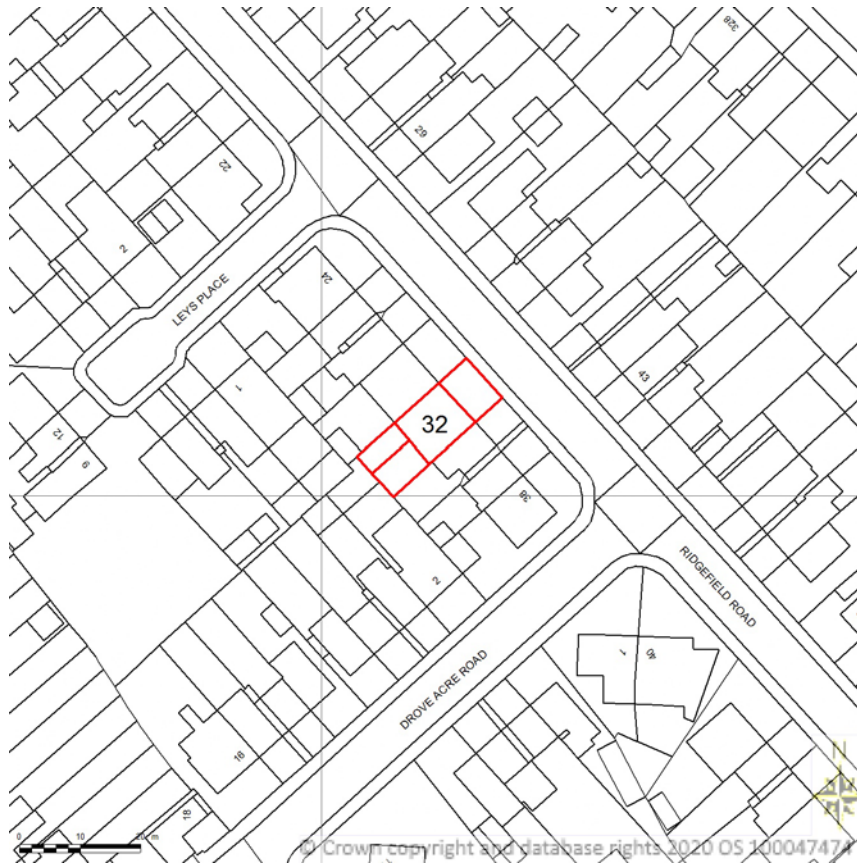

SITE LOCATION PLAN  
AREA 2 HA  
SCALE 1:1250 on A4  
CENTRE COORDINATES: 453319, 205210

Supplied by Streetwise Maps Ltd  
[www.streetwise.net](http://www.streetwise.net)  
Licence No: 100047474  
07/10/2020 09:48