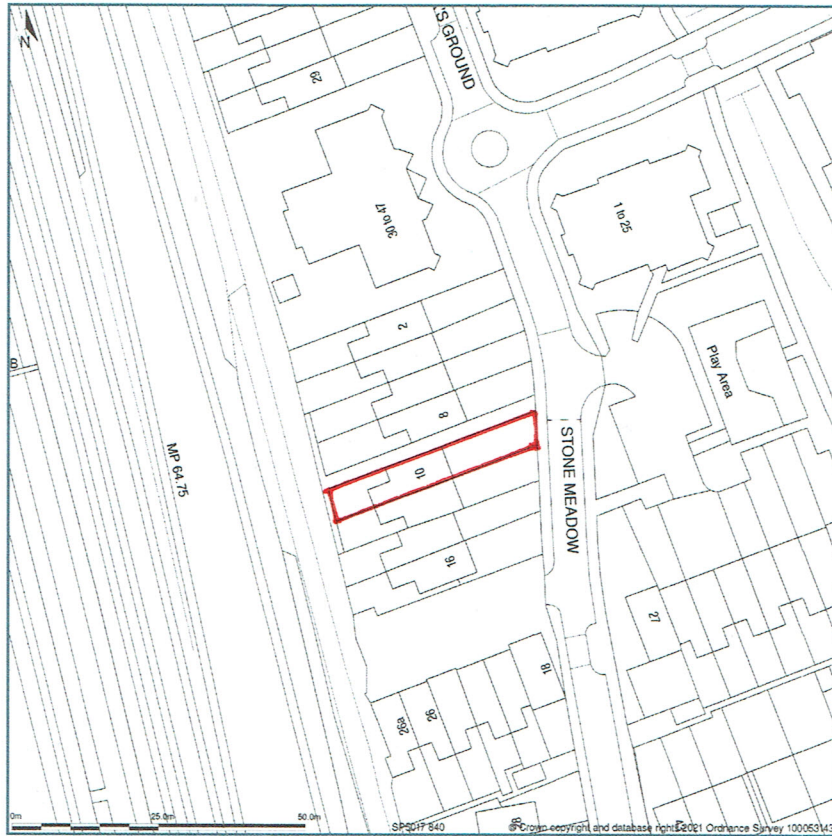

10, Stone Meadow, Oxford, Oxfordshire, OX2 6TQ

Site Plan shows area bounded by: 450109.21, 208332.28 450250.64, 208473.71 (at a scale of 1:1250), OSGridRef: SP5017 840. The representation of a road, track or path is no evidence of a right of way. The representation of features as lines is no evidence of a property boundary.

Produced on 12th Mar 2021 from the Ordnance Survey National Geographic Database and incorporating surveyed revision available at this date. Reproduction in whole or part is prohibited without the prior permission of Ordnance Survey. © Crown copyright 2021. Supplied by www.buyaplan.co.uk a licensed Ordnance Survey partner (100053143). Unique plan reference: #00610169-A568ED

LOCATION PLAN
1:1250 @ A4
KSA/1175/PL/06.
MARCH 2021