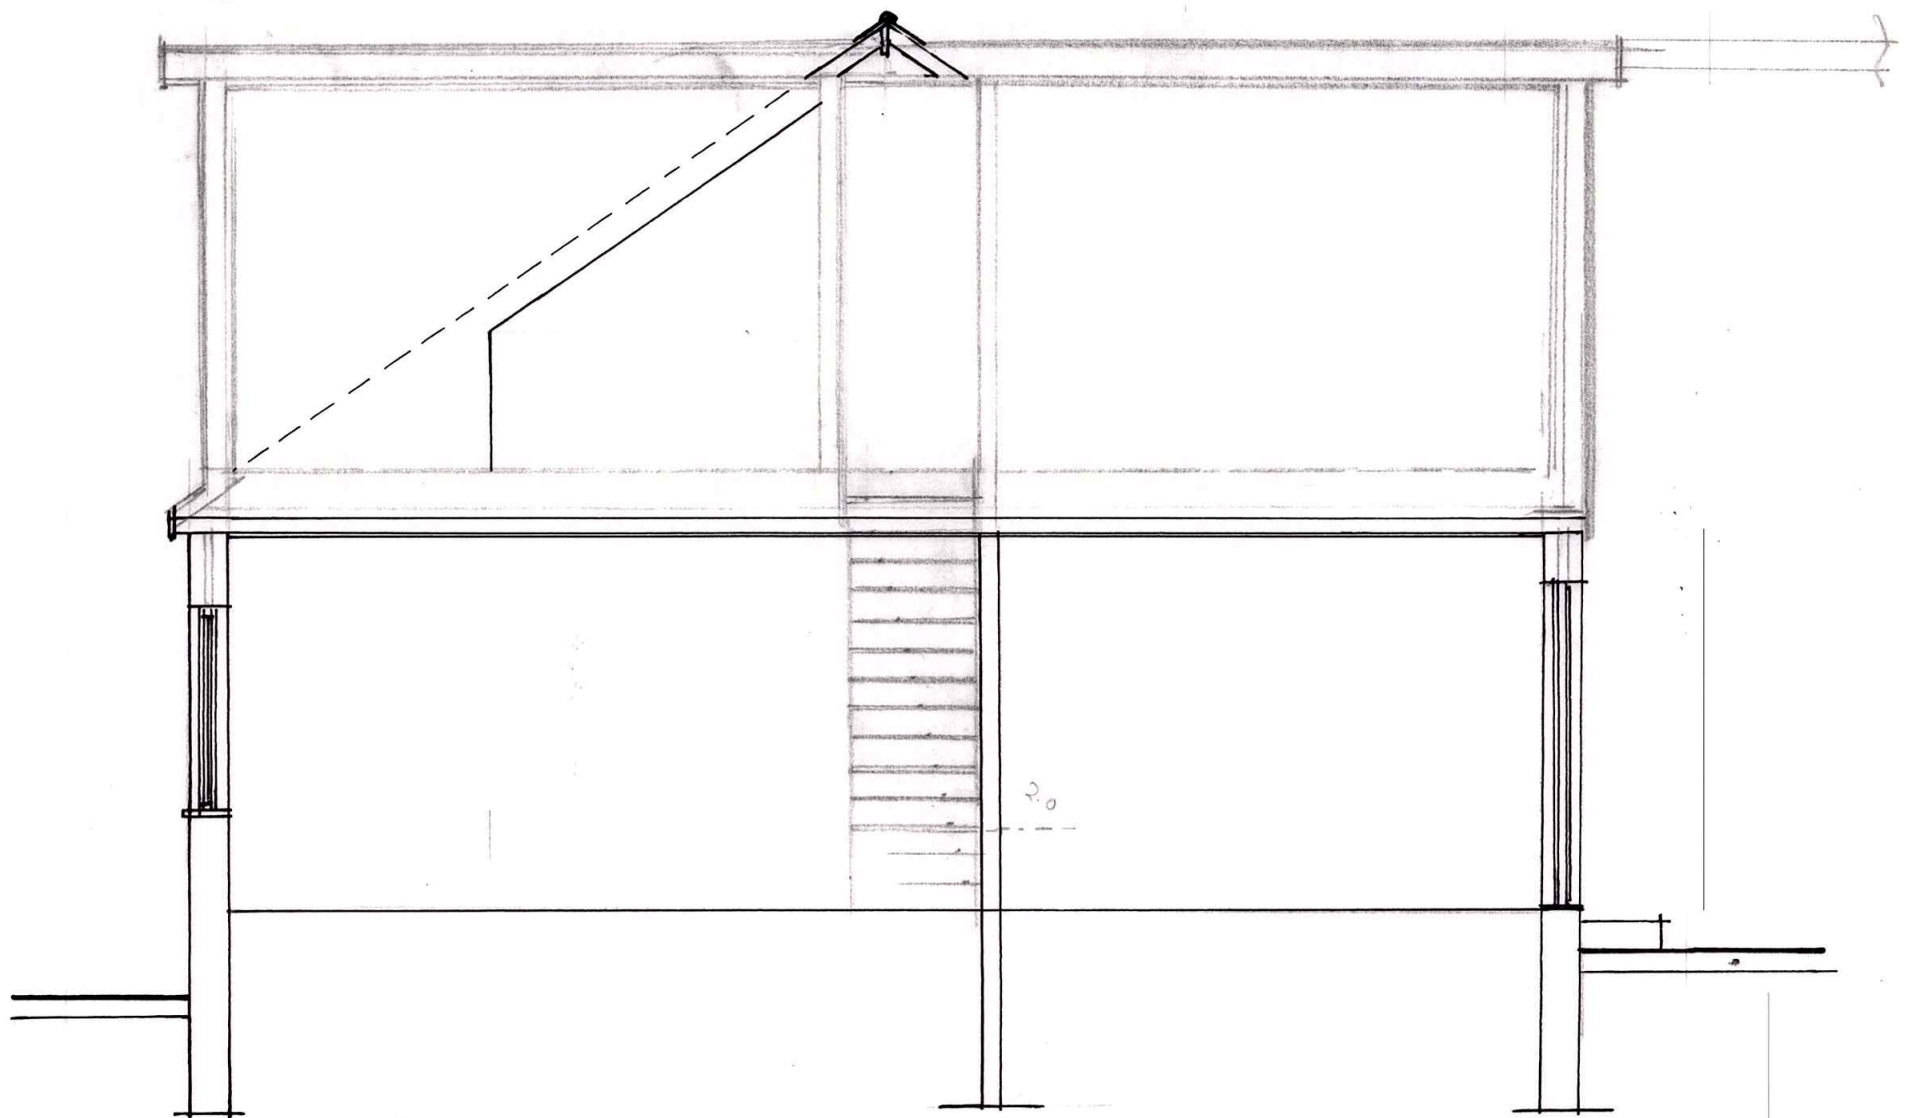

EXISTING SECTIONAL DETAILS 1:50

PROPOSED SECTIONAL DETAIL 1:50

PROPOSED FRONT AND REAR DORMERS AT

NO. 14 BAKERS PLACE, STONEHOUSE, PLYMOUTH, SOUTH DEVON.

DRAWING NO. 07:06:2021

SCALE 1:50 (DO NOT SCALE)