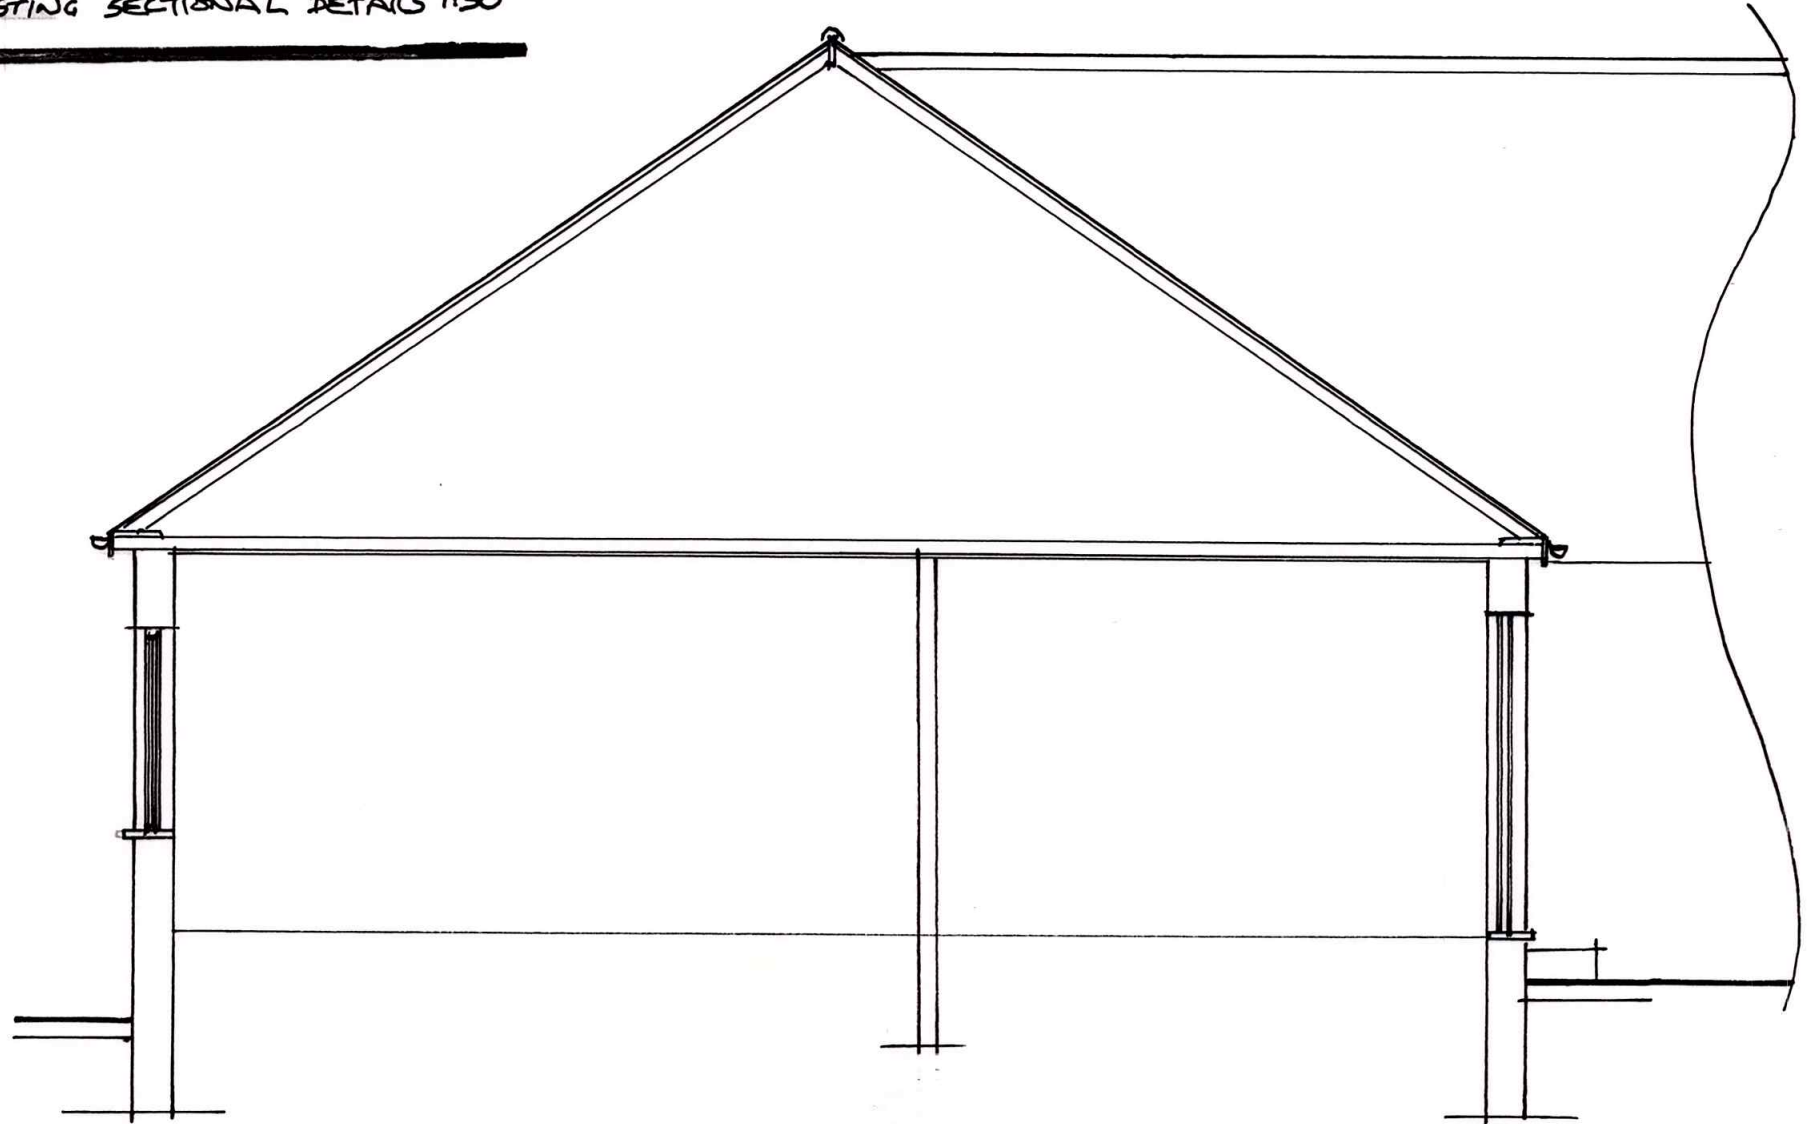

EXISTING SECTIONAL DETAILS 1:50

PROPOSED SECTIONAL DETAIL 1:50

PROPOSED FRONT AND REAR DORMERS AT

NO. 14 BAKERS PLACE, STONEHOUSE, PLYMOUTH, SOUTH DEVON.

DRAWING NO. 07:06:2021

SCALE 1:50 (DO NOT SCALE)