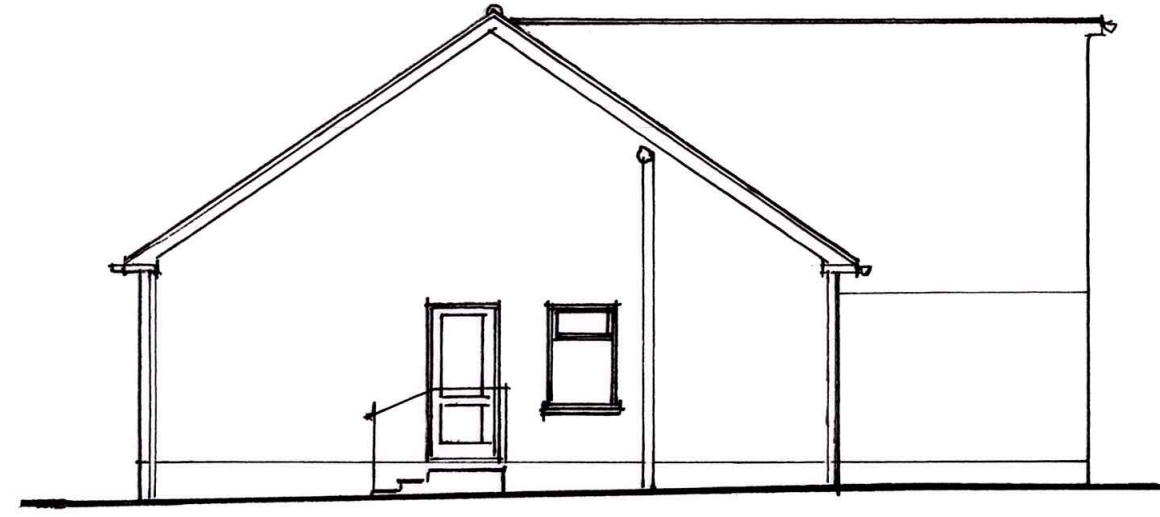

EXISTING FRONT ELEVATION 1:100

EXISTING SIDE ELEVATION 1:100

EXISTING REAR ELEVATION 1:100

EXISTING SIDE ELEVATION 1:100

PROPOSED FRONT AND REAR DORMERS AT
No. 14 BAKERS PLACE, STONEHOUSE, PLYMOUTH, SOUTH DEVON.

DRAWING NO. 07:04:2021
SCALE 1:100 (DO NOT SCALE)