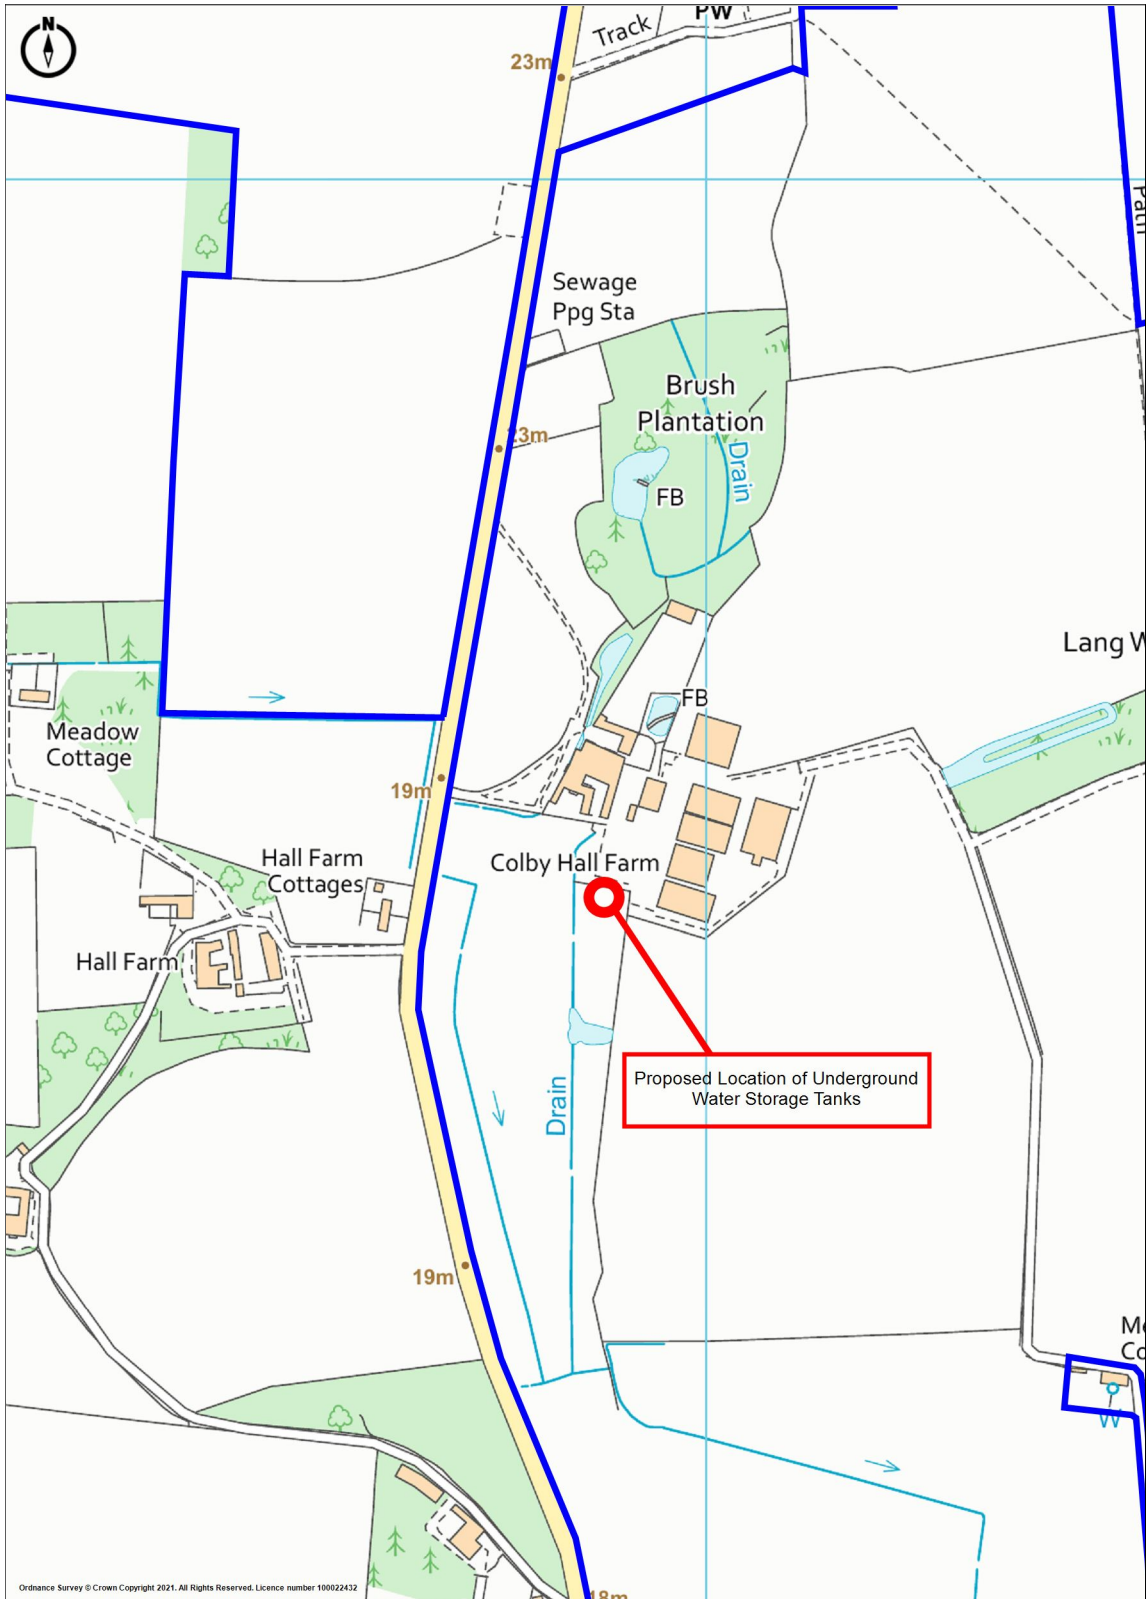

Location Plan (1:5000 @ A4)
Colby Hall Farm, Church Road, Colby, Norwich, NR11 7EE

Ordnance Survey © Crown Copyright 2021. All Rights Reserved.
Licence number 100022432
Plotted Scale - 1:5000. Paper Size - A4