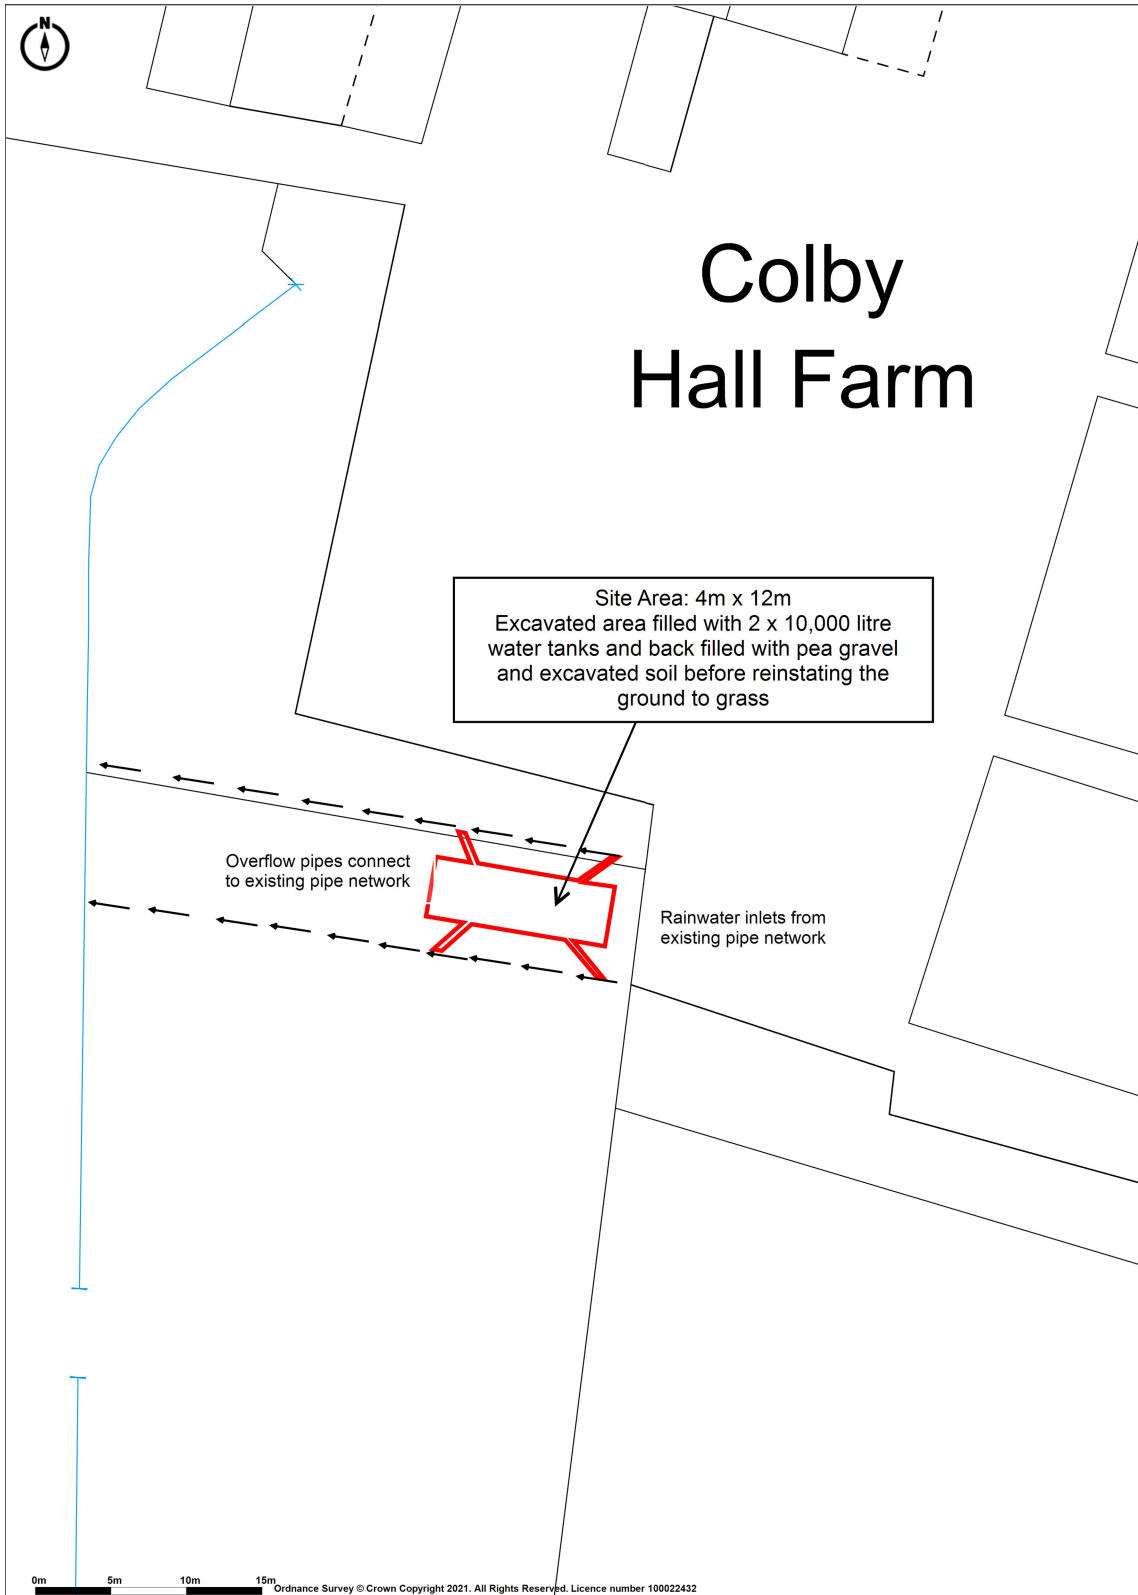

Site Plan (Scale 1:500 @ A4)
Proposed Underground Water Storage at
Colby Hall Farm, Church Road, Colby, Norwich, NR11 7EE

Ordnance Survey © Crown Copyright 2021. All Rights Reserved.
Licence number 100022432
Plotted Scale - 1:500. Paper Size - A4