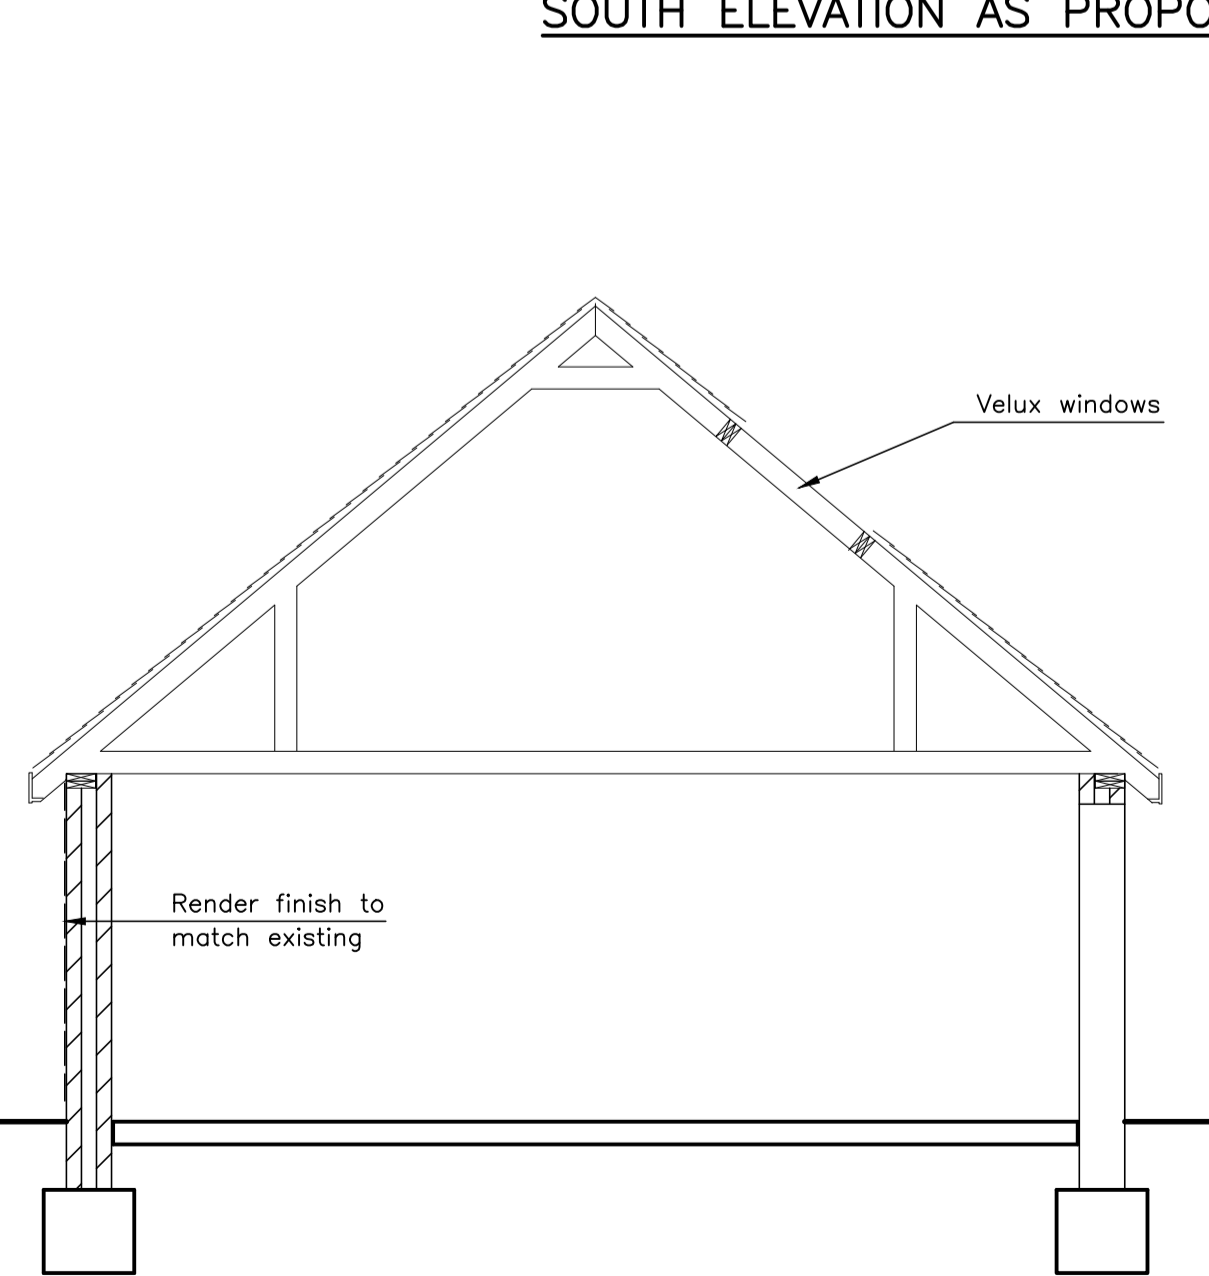

NORTH ELEVATION AS PROPOSED

SOUTH ELEVATION AS PROPOSED

EAST ELEVATION AS PROPOSED

SECTION THROUGH GARAGE

WEST ELEVATION AS PROPOSED

Rev	Date	Description	By
A	23.03.21	South and West Elevations added	PD

Project
SUNSET FARM, RODE LANE, CARLETON RODE

Title
PROPOSED ELEVATIONS

Drawn	Checked
PD	JB

Scale	Date
1:50 @ A1	JANUARY 2021

Drawing No	Rev
F302-S-04	A