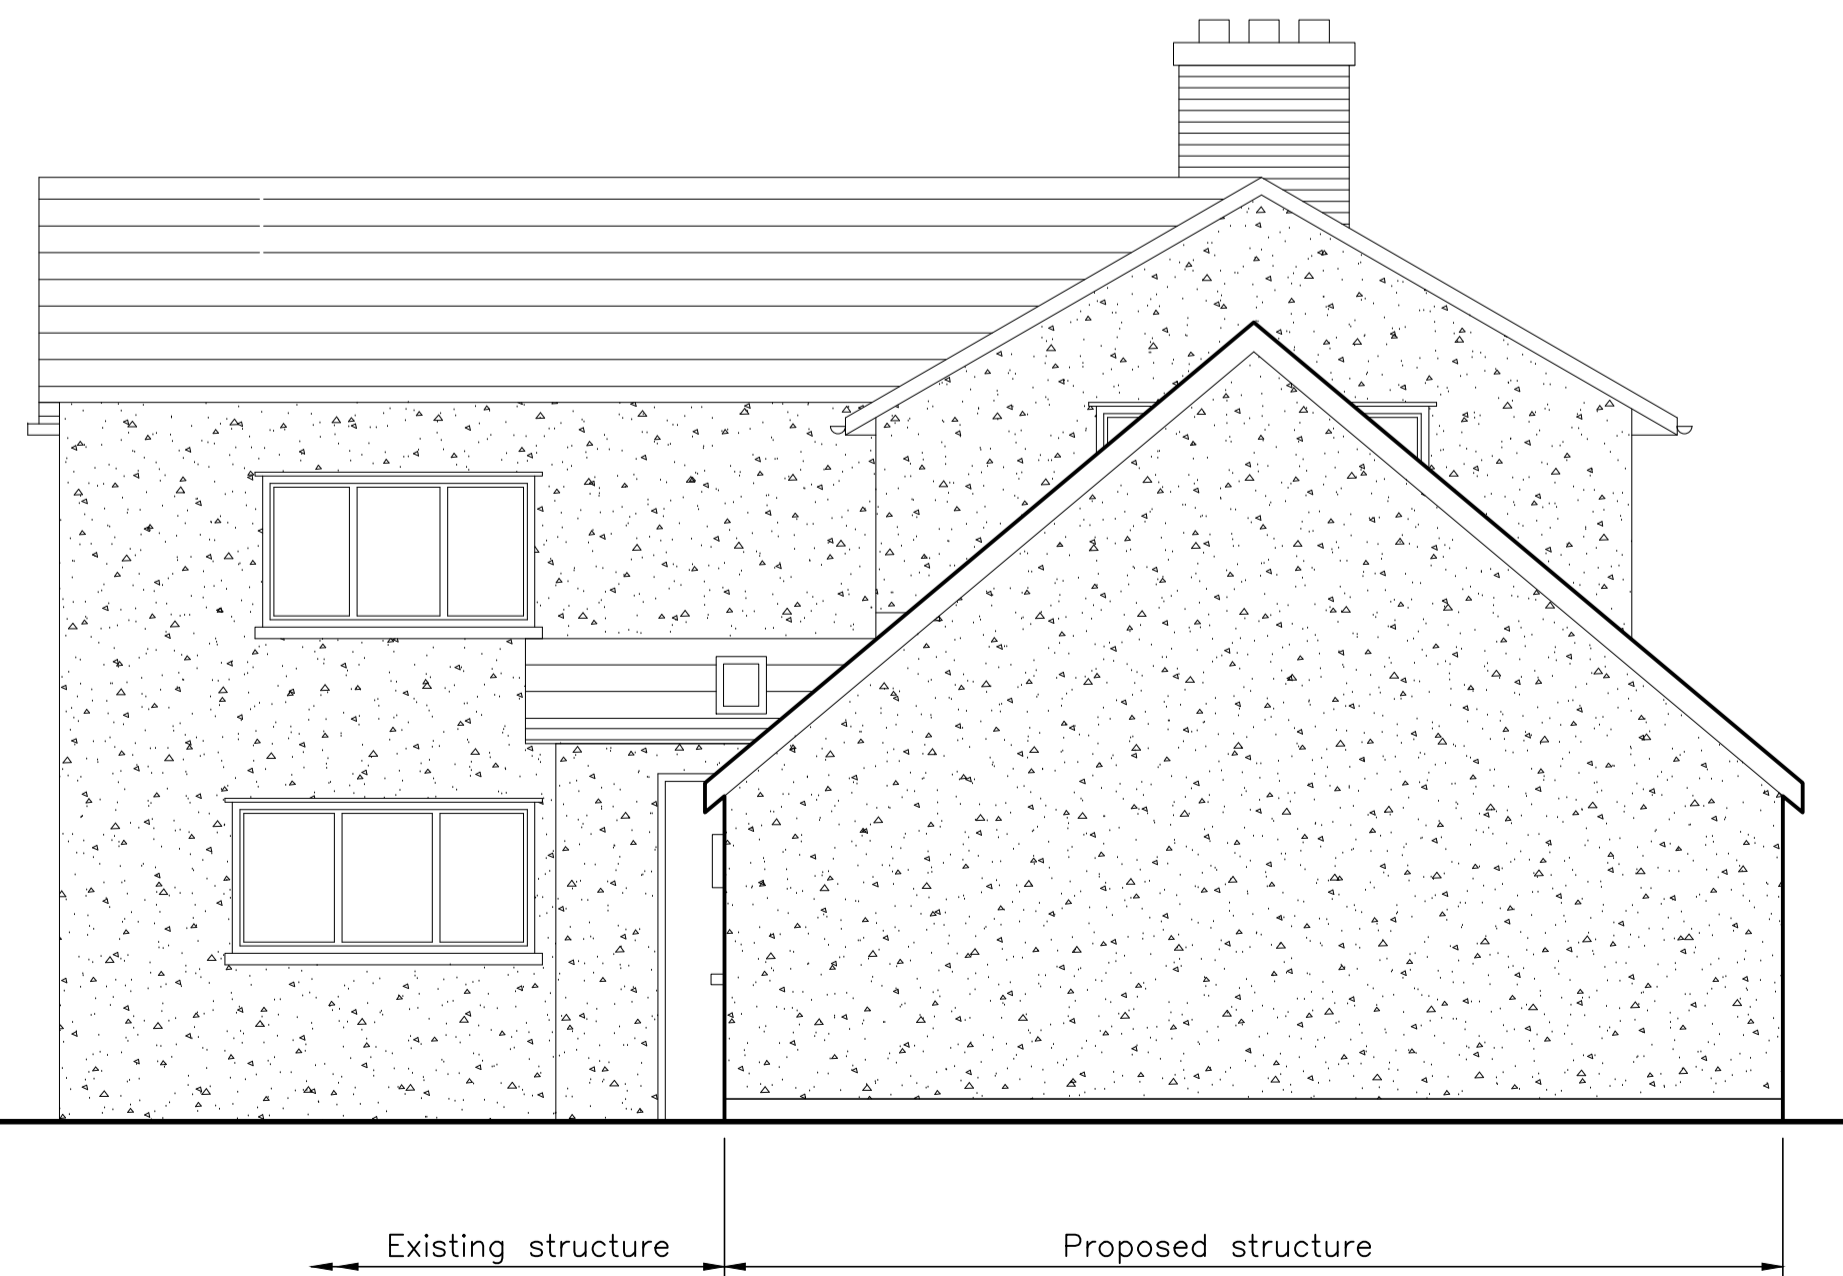

NORTH ELEVATION AS PROPOSED

SOUTH ELEVATION AS PROPOSED

EAST ELEVATION AS PROPOSED

SECTION THROUGH GARAGE

WEST ELEVATION AS PROPOSED

Rev	Date	Description	By
A	23.03.21	South and West Elevations added	PD

Project
SUNSET FARM, RODE LANE, CARLETON RODE

Title
PROPOSED ELEVATIONS

Drawn	Checked
PD	JB

Scale	Date
1:50 @ A1	JANUARY 2021

Drawing No	Rev
F302-S-04	A