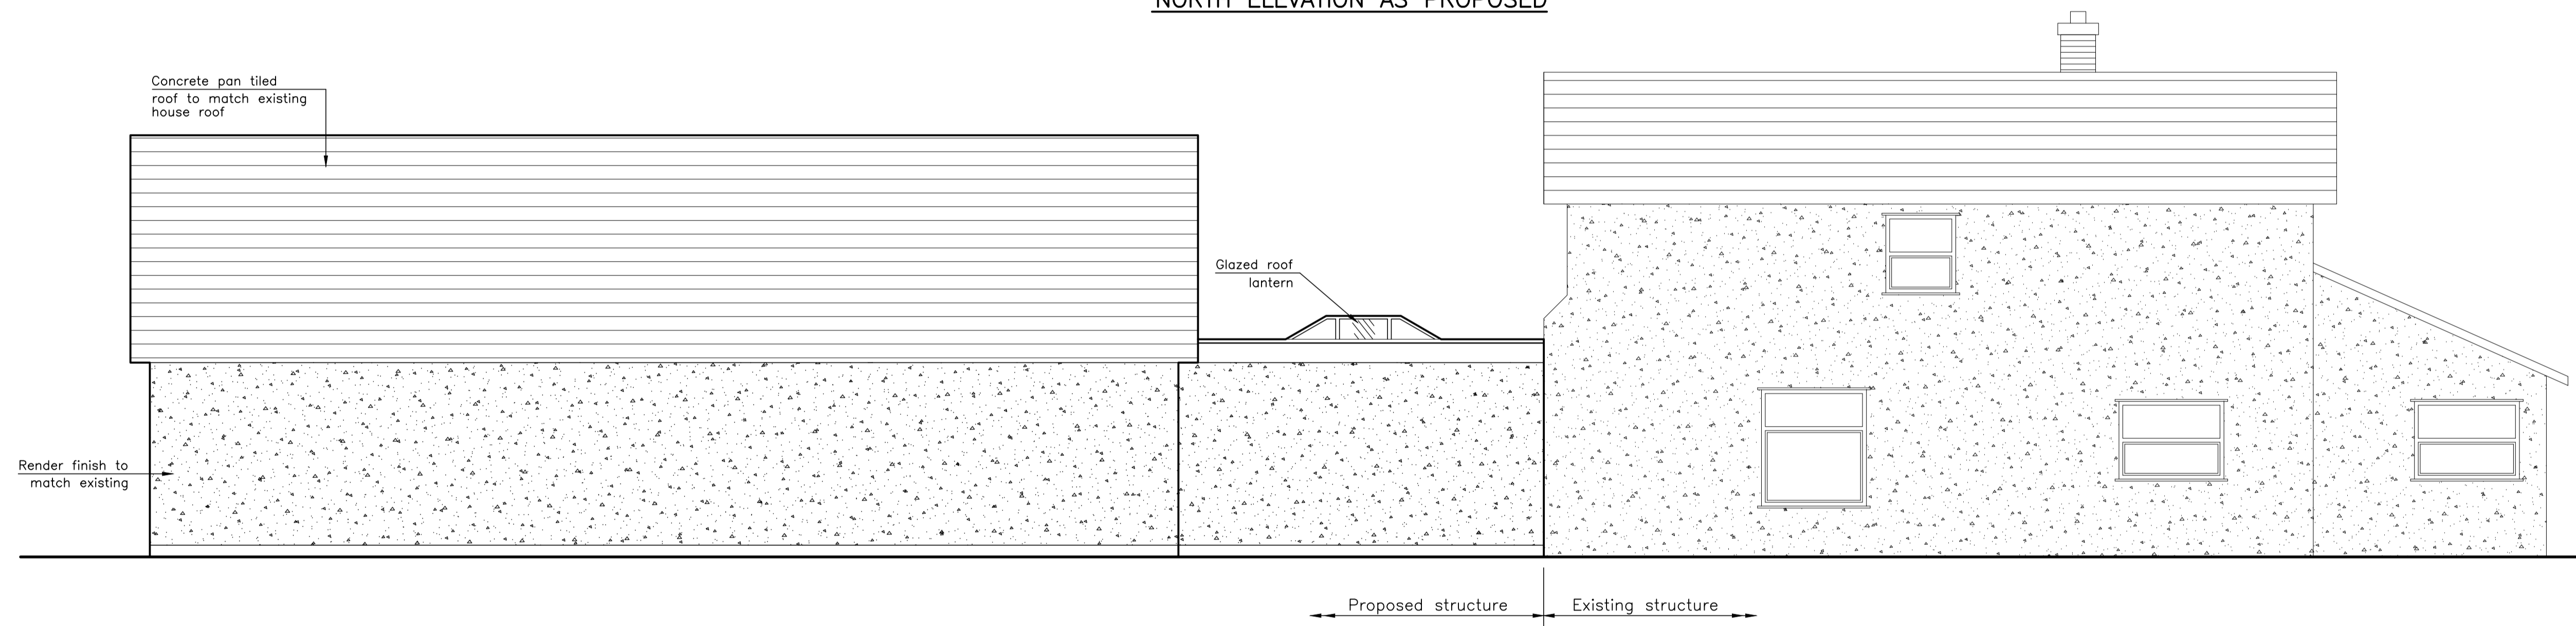

NORTH ELEVATION AS PROPOSED

SOUTH ELEVATION AS PROPOSED

EAST ELEVATION AS PROPOSED

SECTION THROUGH GARAGE

WEST ELEVATION AS PROPOSED

Rev	Date	Description	By
A	23.03.21	South and West Elevations added	PD

Project
SUNSET FARM, RODE LANE, CARLETON RODE

Title
PROPOSED ELEVATIONS

Drawn	Checked
PD	JB

Scale	Date
1:50 @ A1	JANUARY 2021

Drawing No	Rev
F302-S-04	A