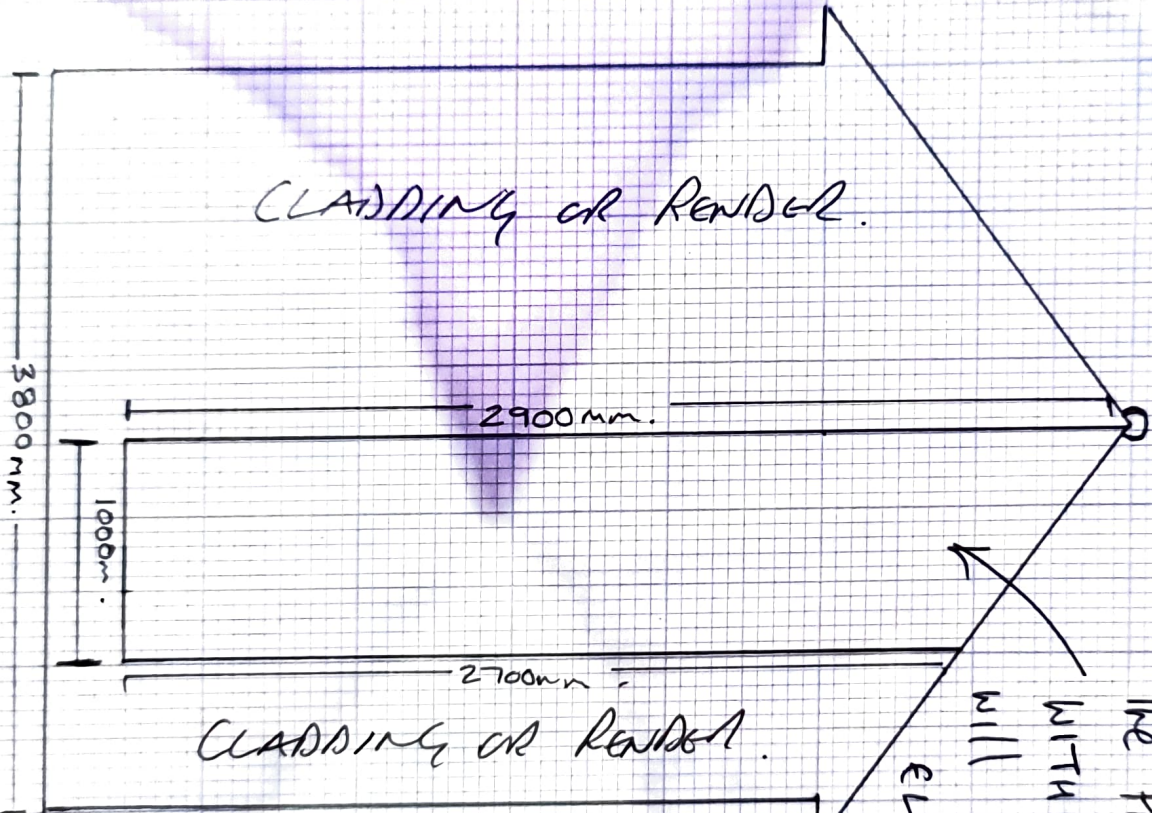

NEW FRONT PORCH REV 1.

The Front Door Will be Replaced WITH THIS GLASS PANEL AS DOOR WILL BE PLACED ON SIDE ELEVATION AS SHOWN IN PREVIOUS DRAWINGS.

FINISH WILL REMAIN THE SAME MIX OF CLADDING AND RENDER.

NEW SIDE ELEVATION . REV 1

Door Size HAVE NO CHANGE JUST MOVED FROM
FRONT ELEVATION TO SIDE AS ADVISED BY OUR
BUILDER.