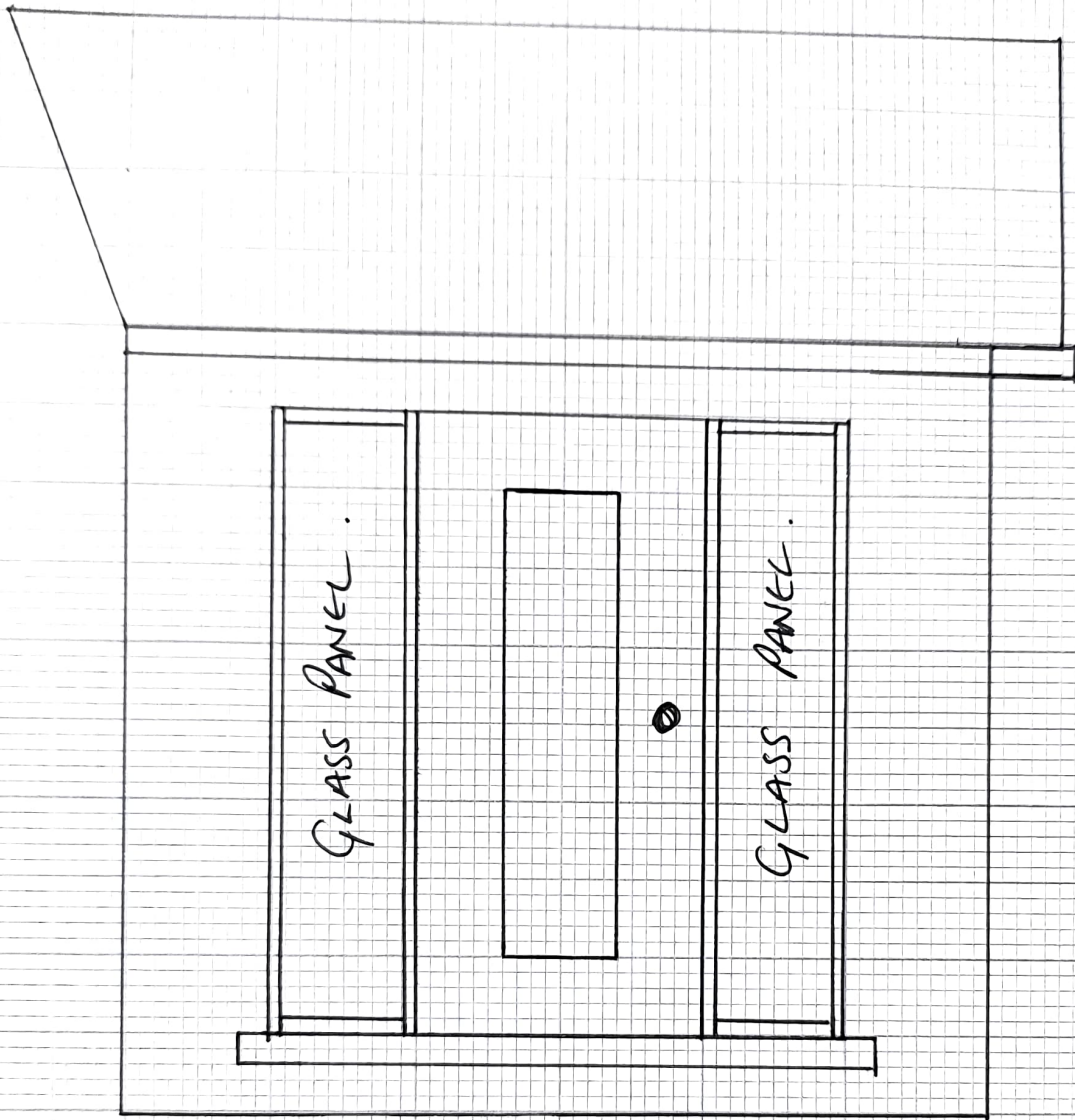

NEW SIDE ELEVATION. REV 1

Door Size HAVE NO CHANGE JUST MOVED FROM
Front ELEVATION TO SIDE AS ADVISED BY OUR
BUILDER.

NEW FRONT Porch REV 1.

the Front Door Will be Replaced WITH THIS GLASS PANEL AS Door will be PLACED ON SIDE ELEVATION AS SHOWN ON Previous Drawings.

FINISH WILL Remain the SAME MIX OF CLADDING AND RENDER.

FRONT ELEVATIONS.
REV 1.

PORCH WILL NOW HAVE NO
ENTRANCE BUT BE CLADDIED
AND HAVE TALL GLASS INSTALLED

CLADDING CEDAR
OR
RENDER

THIS PANEL WILL BE GLASS.

1000
MM

CEDAR TYPE CLADDING.