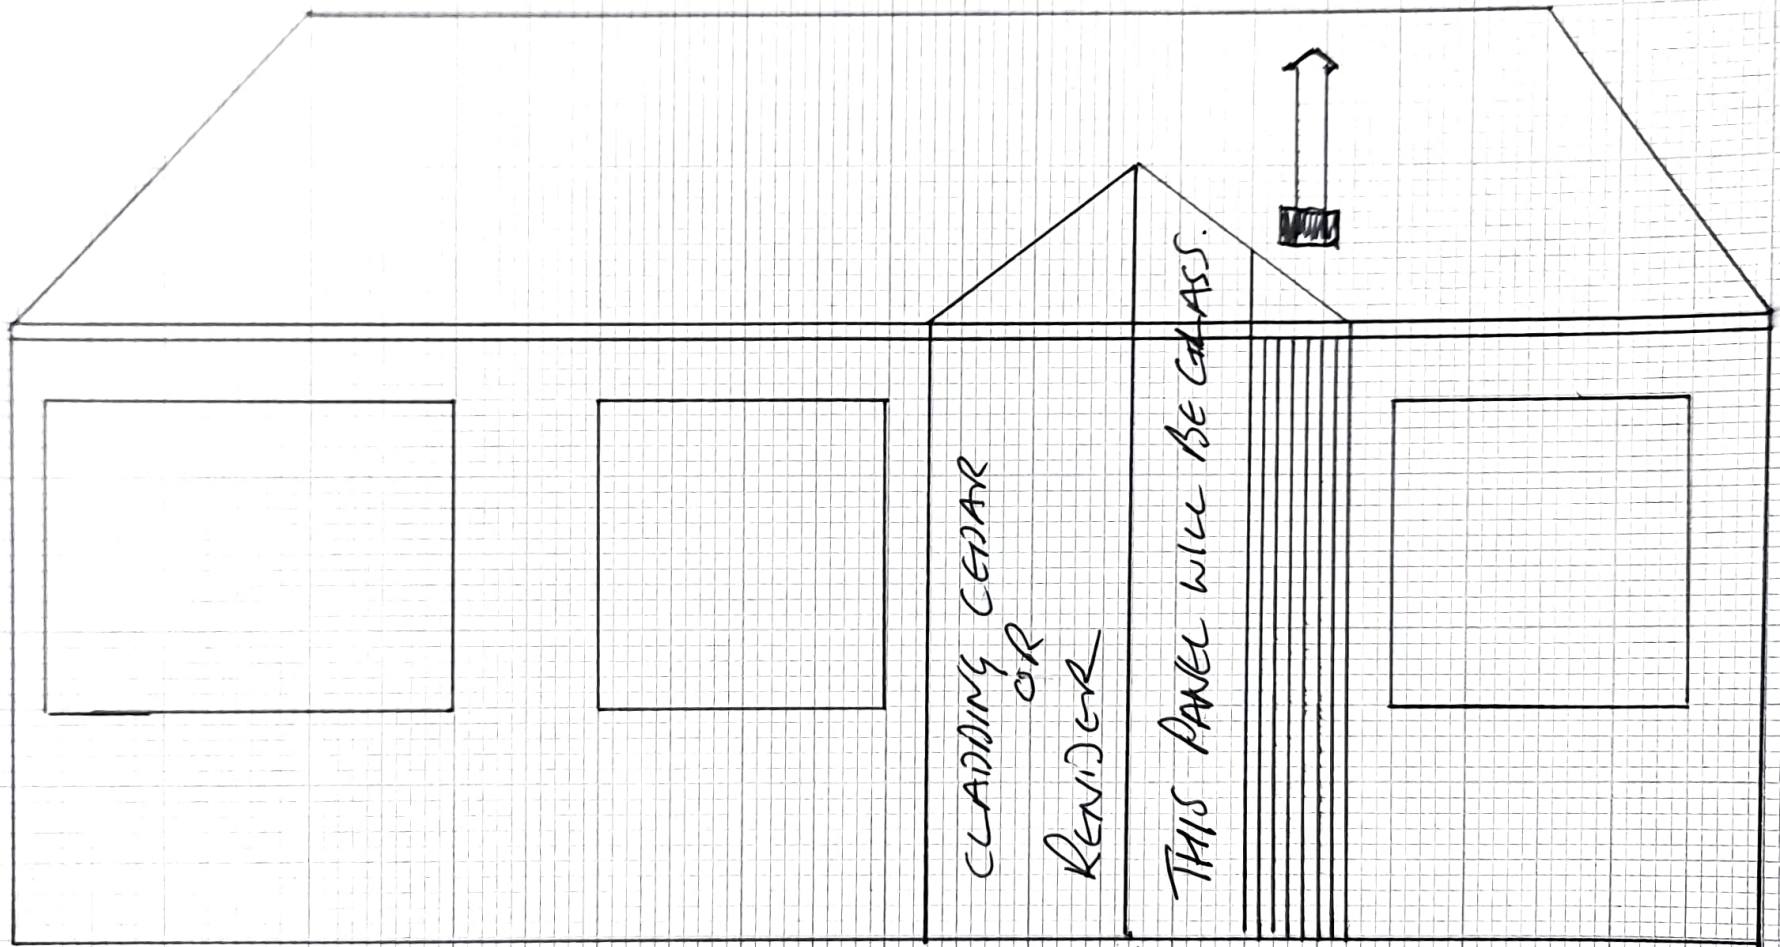

NEW SIDE ELEVATION. REV 1

Door Size HAVE NO CHANGE JUST MOVED FROM
Front ELEVATION TO SIDE AS ADVISED BY OUR
BUILDER.

NEW FRONT Porch REV 1.

the Front Door Will be Replaced WITH THIS GLASS PANEL AS Door will be PLACED ON SIDE ELEVATION AS SHOWN ON Previous Drawings.

FINISH WILL Remain the SAME MIX OF CLADDING AND RENDER.

FRONT ELEVATIONS.
REV 1.

PORCH WILL NOW HAVE NO
ENTRANCE BUT BE CLADDIED
AND HAVE TALL GLASS INSTALLED

CLADDING CEDAR
OR
RENDER

THIS PANEL WILL BE GLASS.

1000
MM

CEDAR TYPE CLADDING.