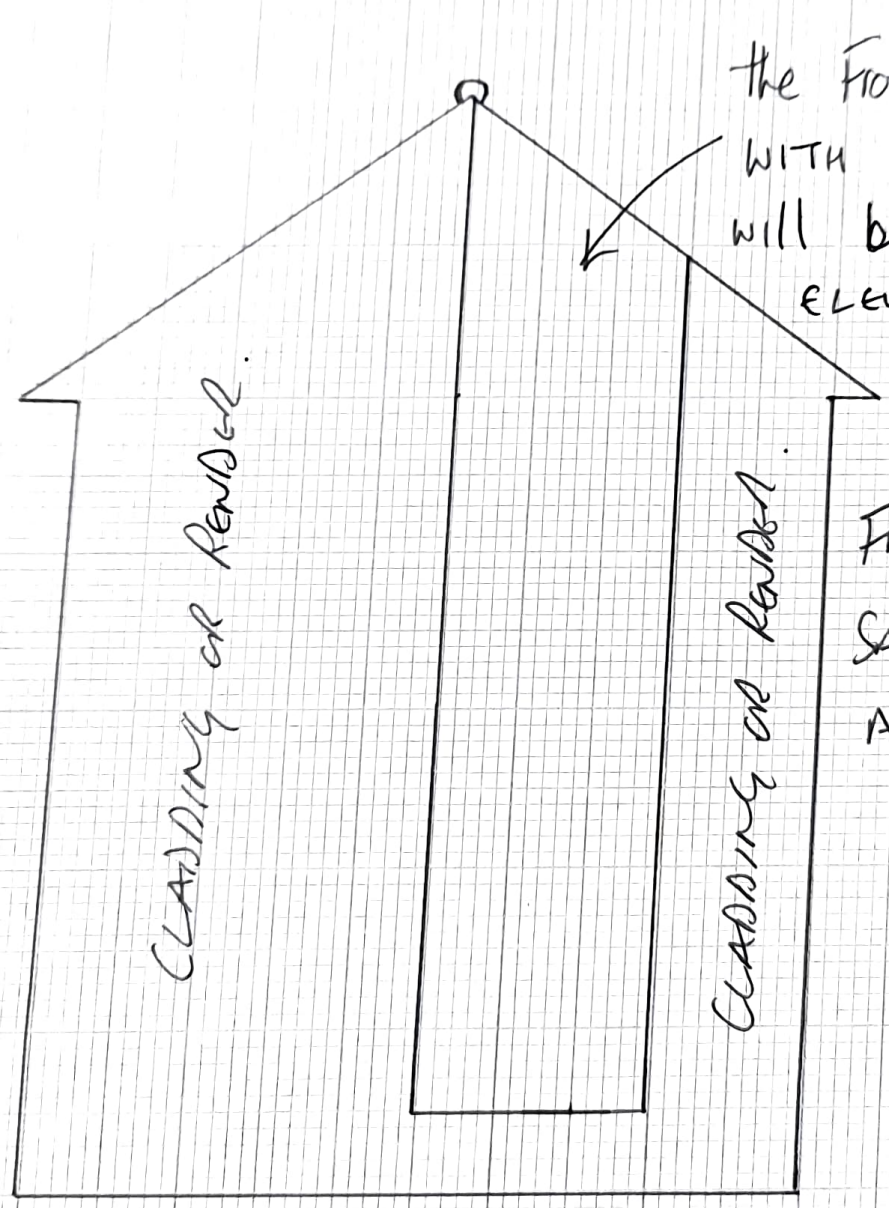

NEW SIDE ELEVATION. REV 1

Door Size HAVE NO CHANGE JUST MOVED FROM
Front ELEVATION TO SIDE AS ADVISED BY OUR
BUILDER.

NEW FRONT Porch REV 1.

the Front Door Will be Replaced WITH THIS GLASS PANEL AS Door will be PLACED ON SIDE ELEVATION AS SHOWN ON Previous Drawings.

FINISH WILL Remain the SAME MIX OF CLADDING AND RENDER.

FRONT ELEVATIONS.
REV 1.

PORCH WILL NOW HAVE NO
ENTRANCE BUT BE CLADDIED
AND HAVE TALL GLASS INSTALLED

CLADDING CEDAR
OR
RENDER

THIS PANEL WILL BE GLASS.

1000
MM

CEDAR TYPE CLADDING.