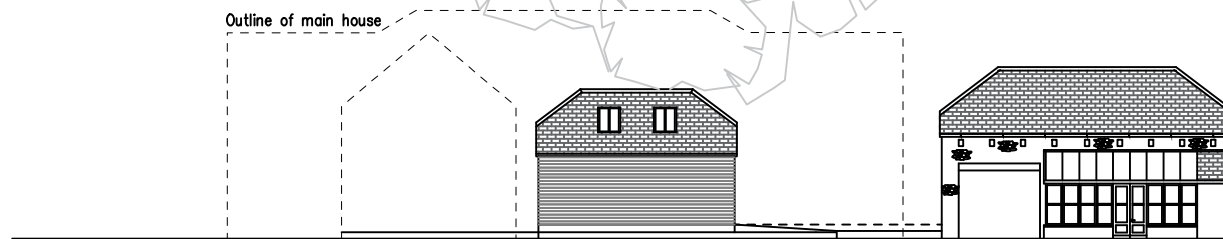

EXISTING WEST ELEVATION

PROPOSED WEST ELEVATION

Drawing Number – FH/WEST/01

SCALE : Metres

REPLACEMENT GARAGE - Existing & Proposed West Elevations

SCALE - 1/100 @ A3

DATE - 08 March 2021

FURSDON HOUSE, BLUNTS LANE, DERRIFORD, PLYMOUTH, PL6 8BE - PLANNING DRAWINGS - REPLACEMENT GARAGE