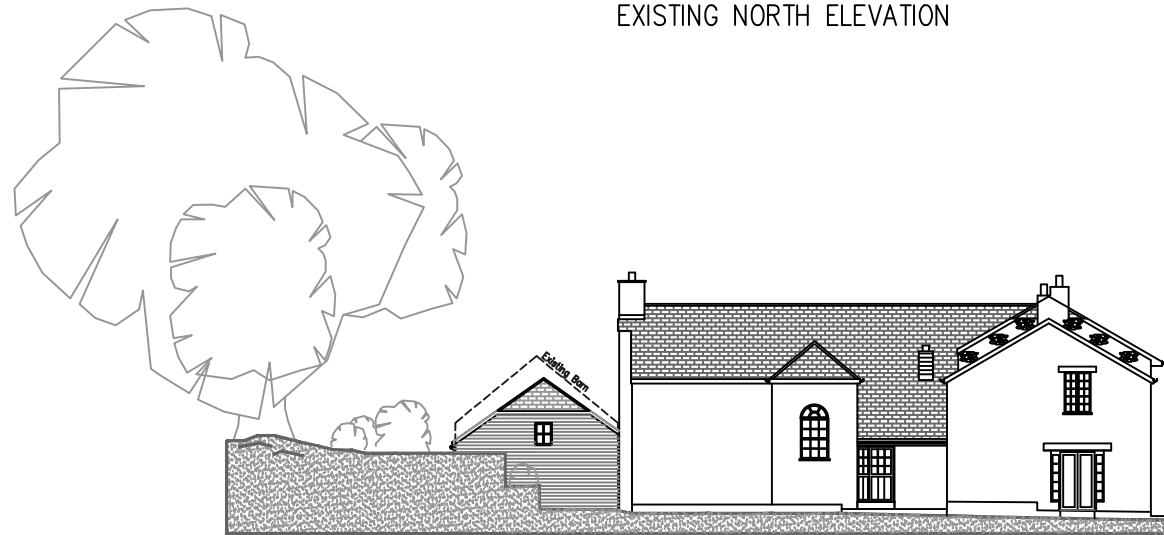

EXISTING NORTH ELEVATION

PROPOSED NORTH ELEVATION

SCALE : Metres

Drawing Number – FH/NORTH/01

REPLACEMENT GARAGE - Existing & Proposed North Elevations

SCALE - 1/100 @ A3

DATE - 08 March 2021

FURSDON HOUSE, BLUNTS LANE, DERRIFORD, PLYMOUTH, PL6 8BE - PLANNING DRAWINGS - REPLACEMENT GARAGE