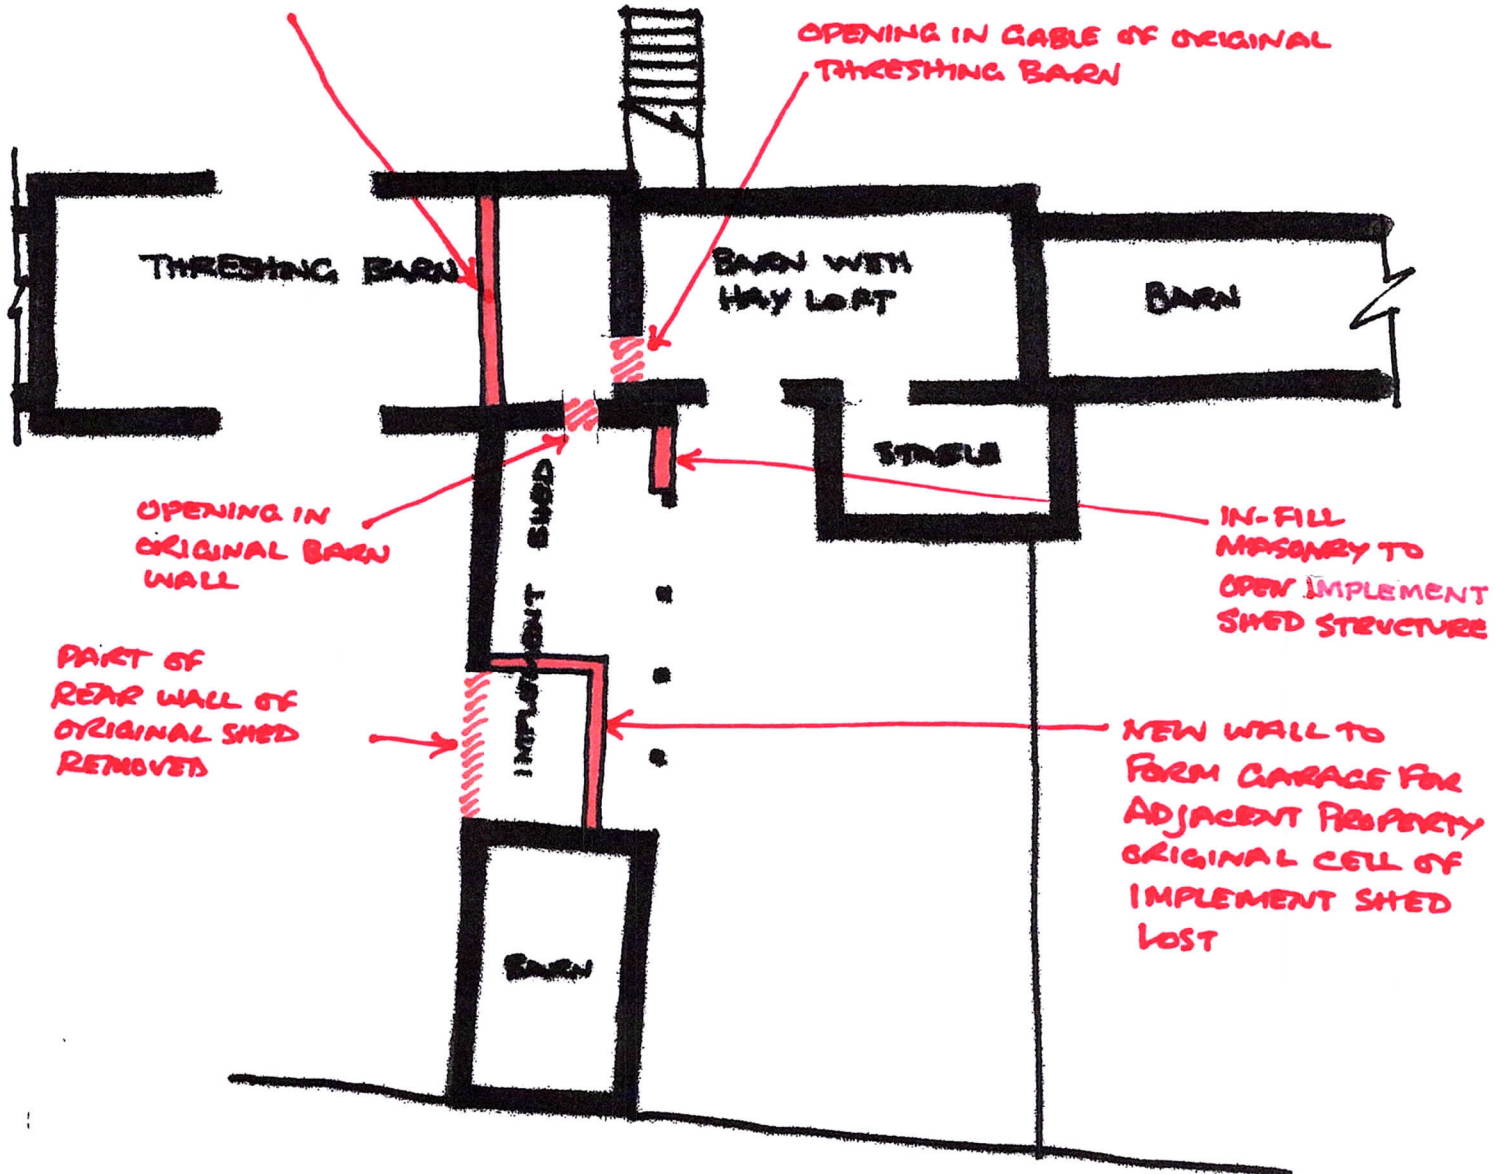

# THE GRANARY · SHILLBROOK MANOR · BLACK BOURTON

DIVISION OF THRESHING BARN  
WITH NEW WALL - ORIGINAL  
CELL LOST

PLAN SHOWING ALTERATIONS TO CELLULAR LAYOUT OF  
BARN POST 1987 (N.T.S.)

WINDOW AND DOOR OPENINGS REQUIRED TO 'DOMESTICATE'  
BARN FOR LIVING ACCOMMODATION OMITTED FOR CLARITY

'B'