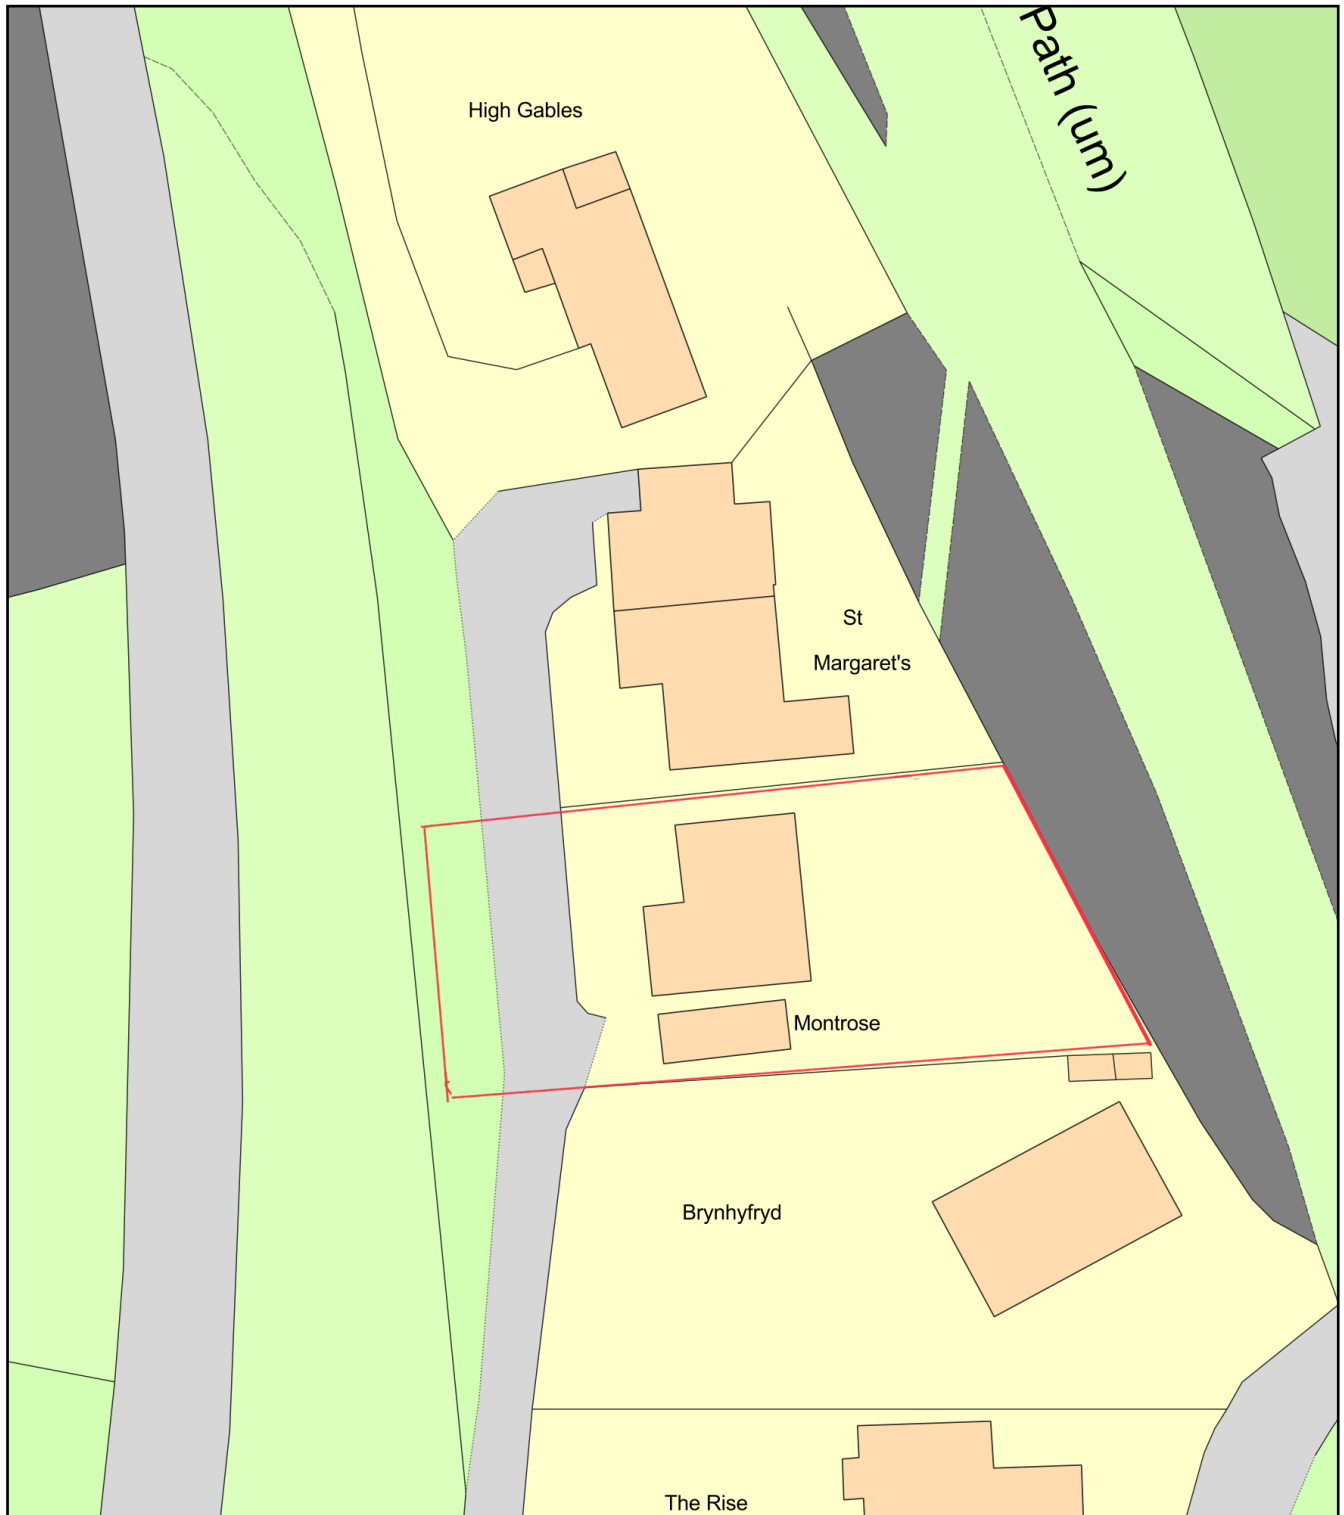

Montrose, Old Church Lane , Maesycwmmmer, CF827SE

Plan Produced for: Cearphilly county Council

Date Produced: 20 Mar 2021

Plan Reference Number: TQRQM21079145824624

Scale: 1:500 @ A4