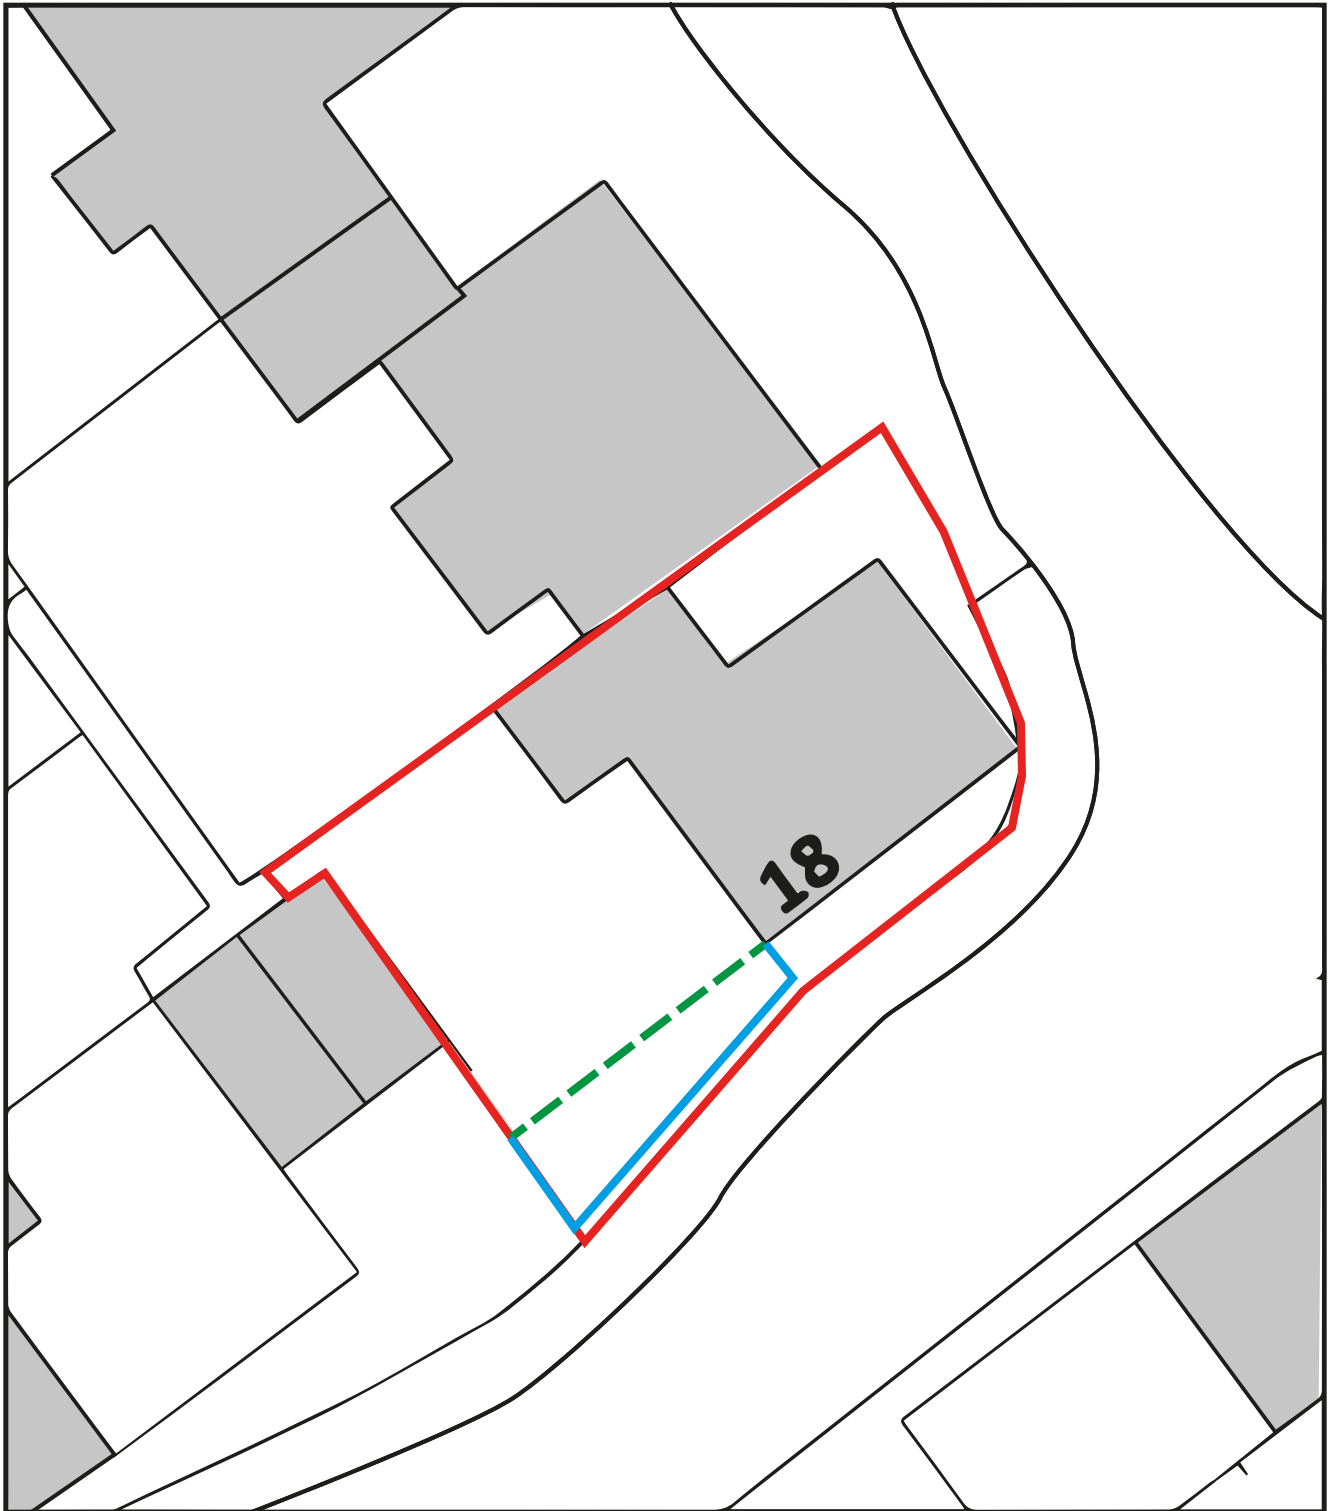

# Site plan

David Cox - 18 Meadow Place  
Project: Moving garden wall

Date produced: 28th Feb 2021

- Boundary
- New wall position
- Current wall position

5 meters

**Scale** 1:200 @ A4 size  
**Area** 35 x 40 meters