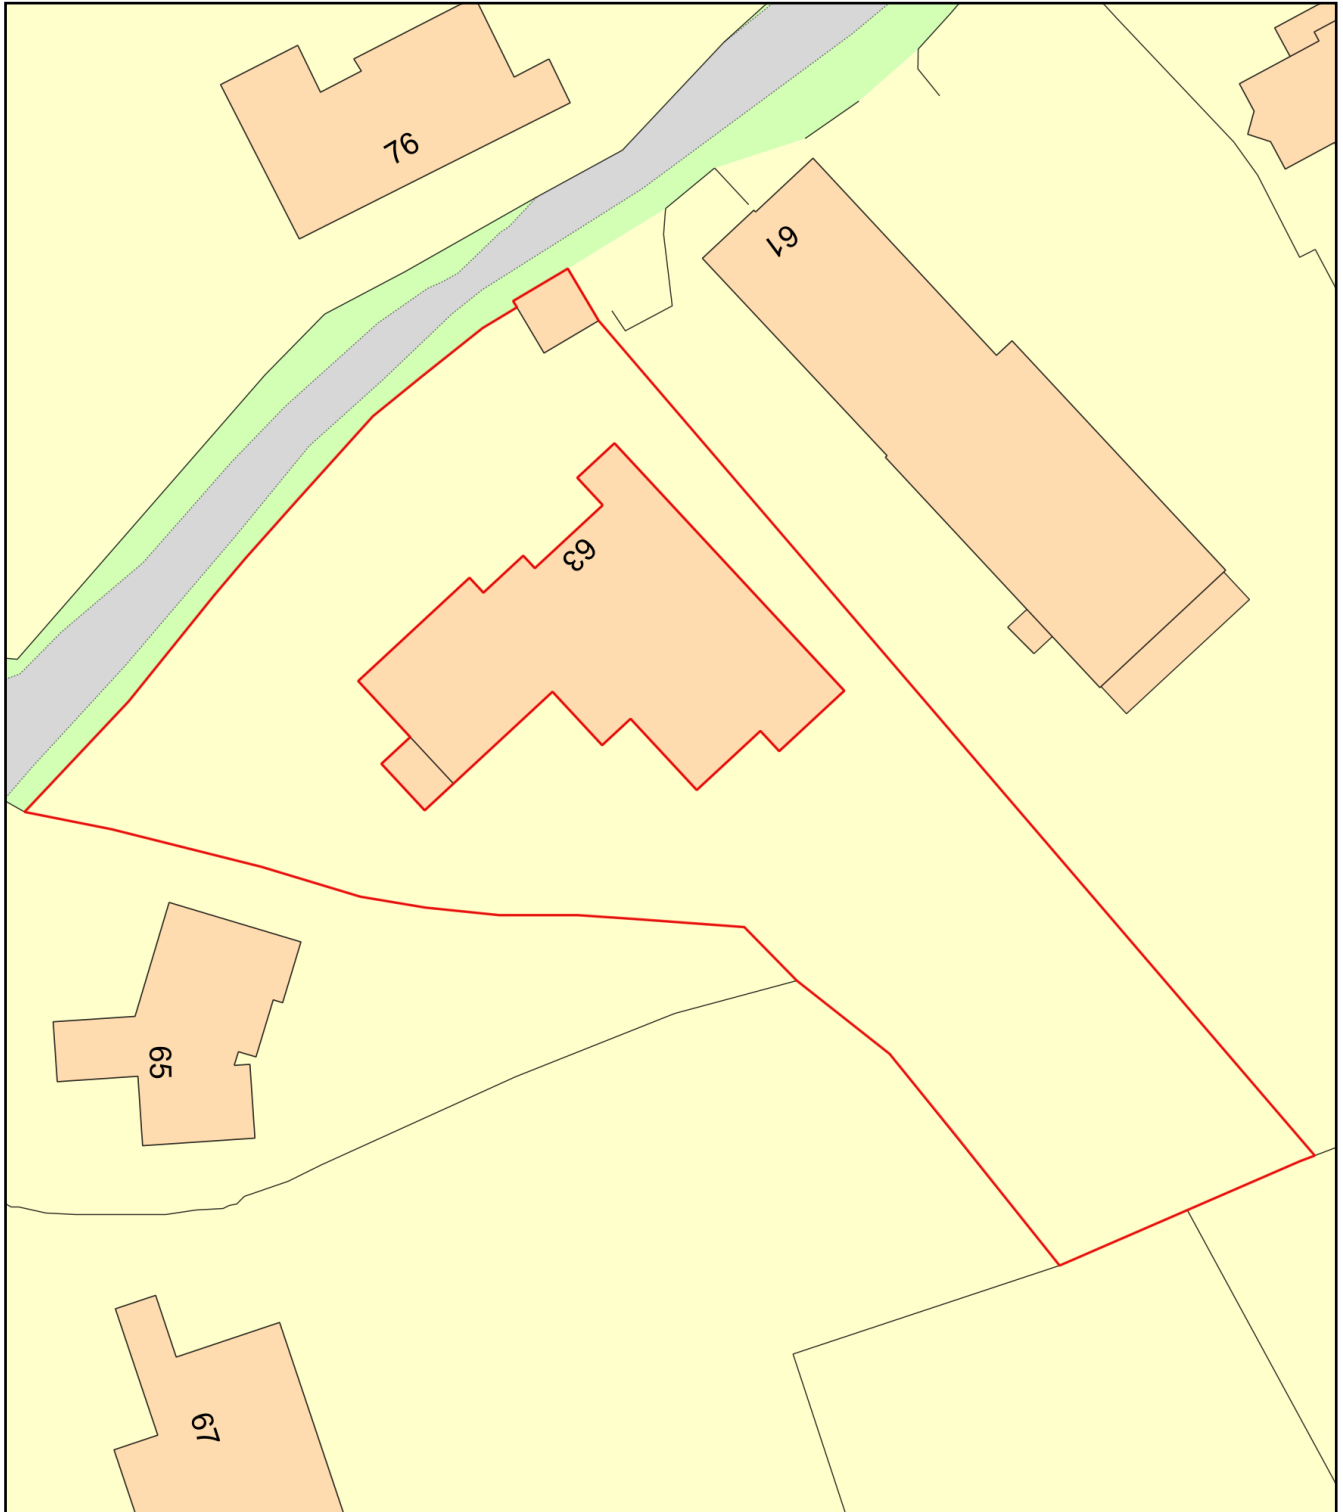

63 Wellhouse Road - Block Plan

Plan Produced for: Philip Osmond

Date Produced: 21 Mar 2021

Plan Reference Number: TQRQM21080134104423

Scale: 1:500 @ A4