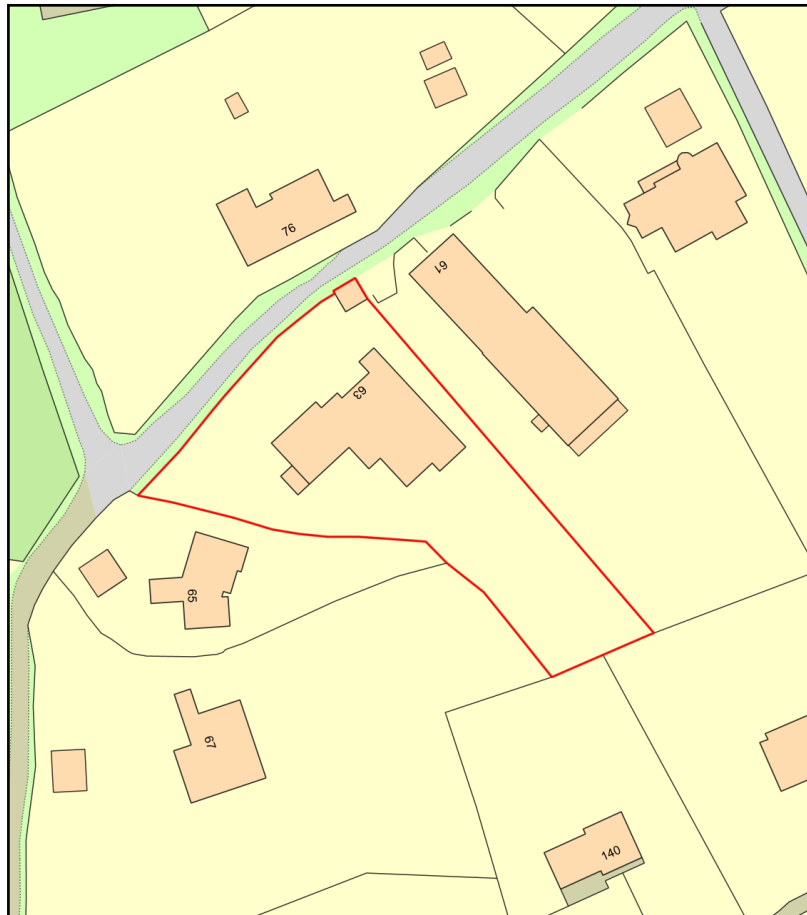

63 Wellhouse Road - Location Plan

Plan Produced for: Philip Osmond
Date Produced: 21 Mar 2021
Plan Reference Number: TQRQM21080133254804
Scale: 1:1250 @ A4