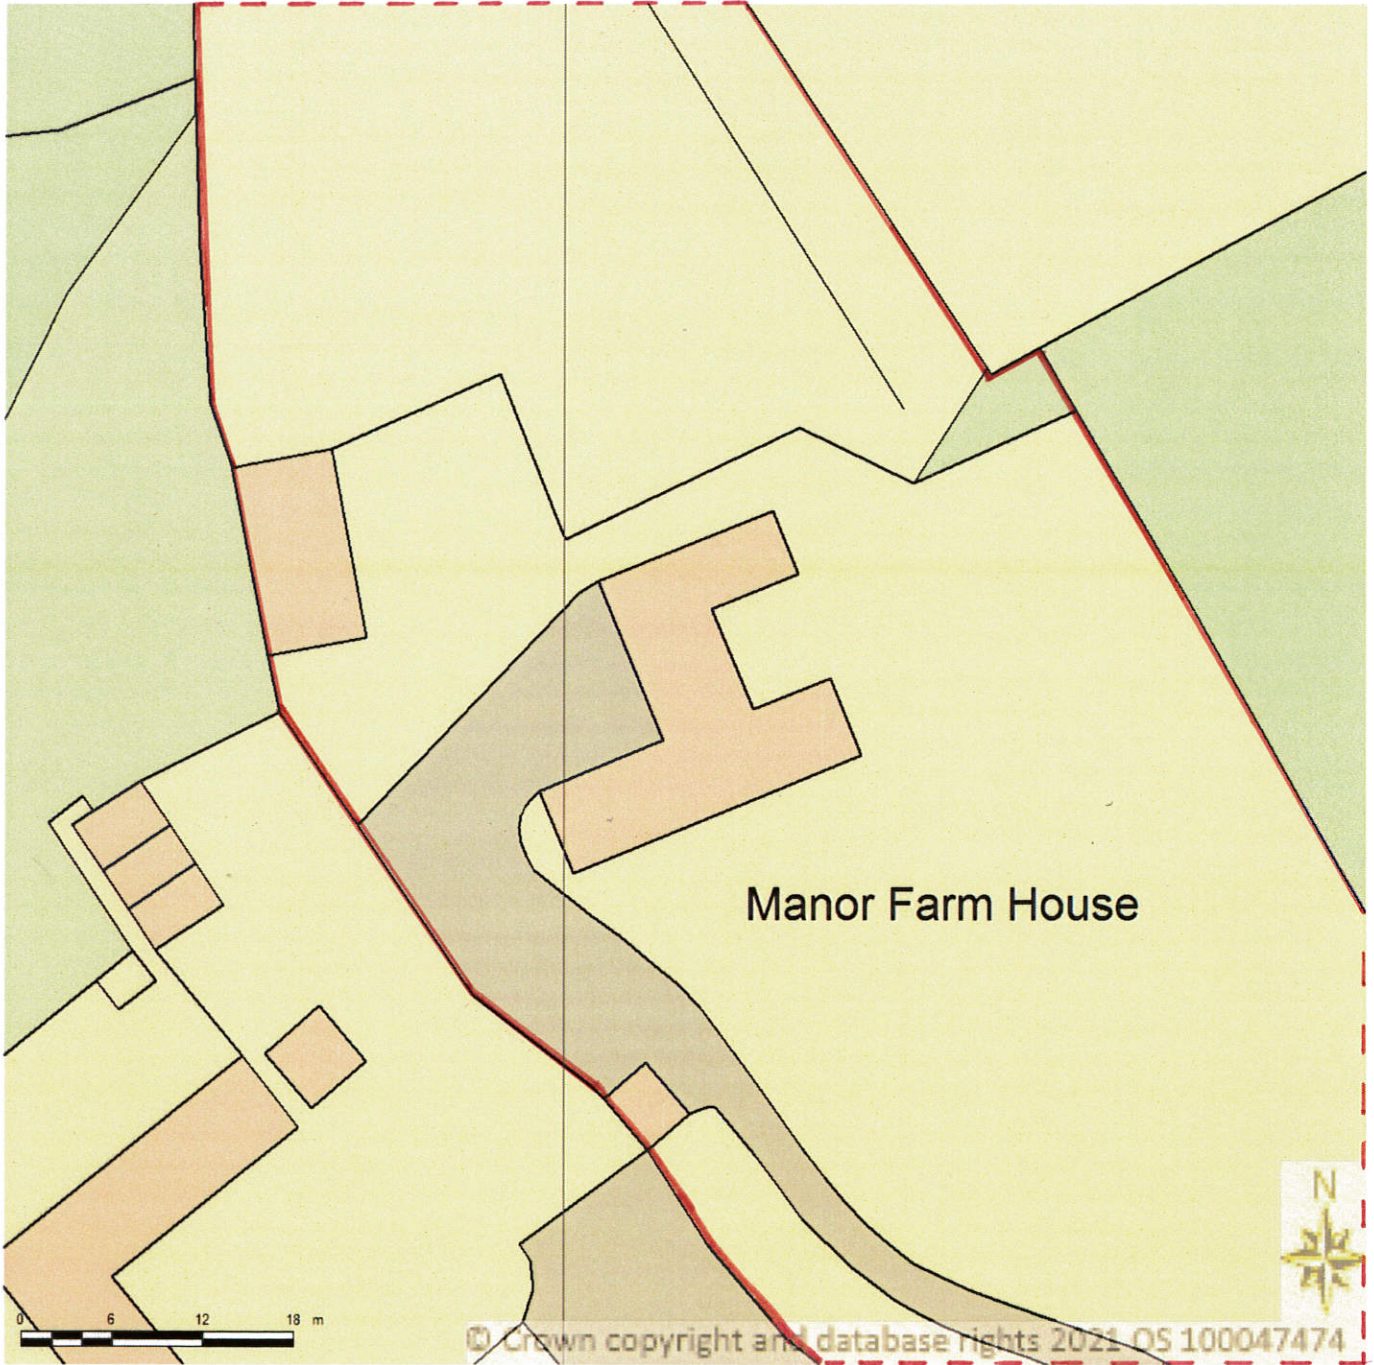

BLOCK/SITE PLAN
AREA 90m x 90m
SCALE 1:500 on A4
CENTRE COORDINATES: 473208, 212249

Supplied by Streetwise Maps Ltd
www.streetwise.net
Licence No: 100047474
16/03/2021 10:59:45