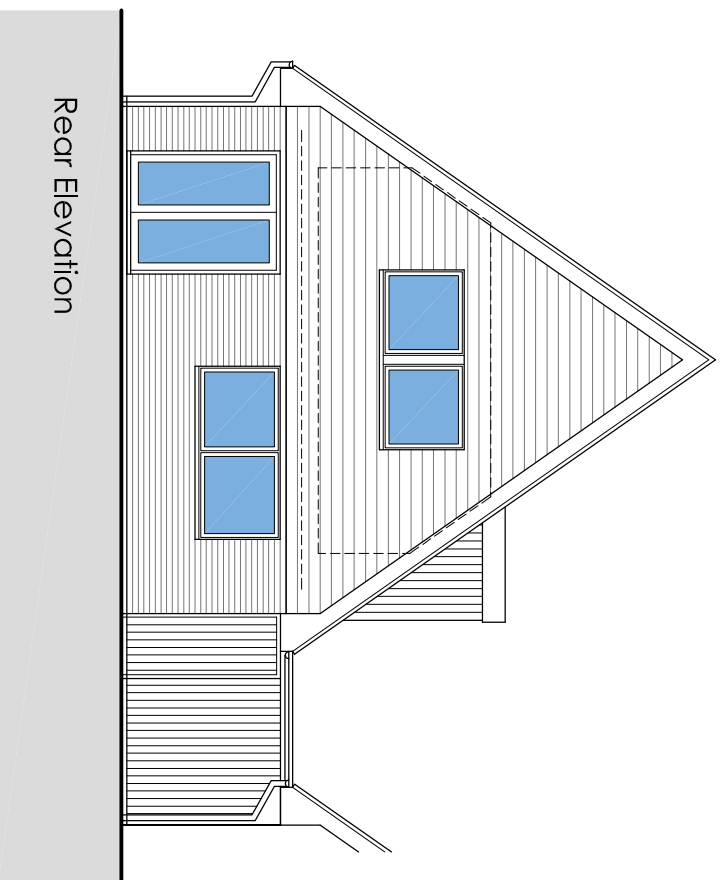

Front Elevation

Side Elevation

Rear Elevation

Side Elevation

Client:
Mr & Mrs Small

Project:
58 Bantock Gardens Wolverhampton
WV3 9LL

Title:
Existing Elevation

Date: Nov 2020 Scale: 1:100 @ A3