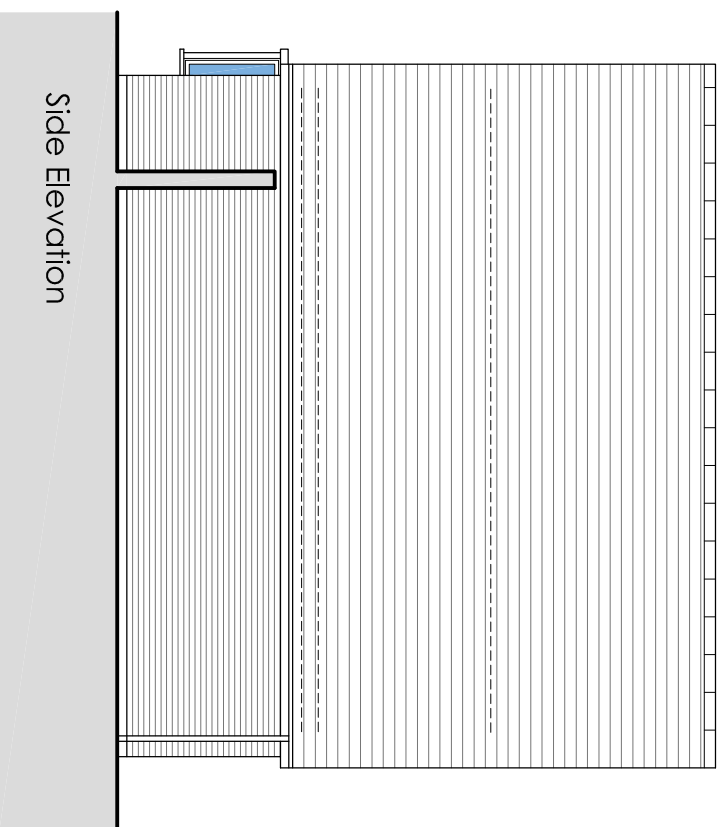

Front Elevation

Side Elevation

Rear Elevation

Side Elevation

Client:
Mr & Mrs Small

Project:
58 Bantock Gardens Wolverhampton
WV3 9LL

Title:
Existing Elevation

Date: Nov 2020 Scale: 1:100 @ A3