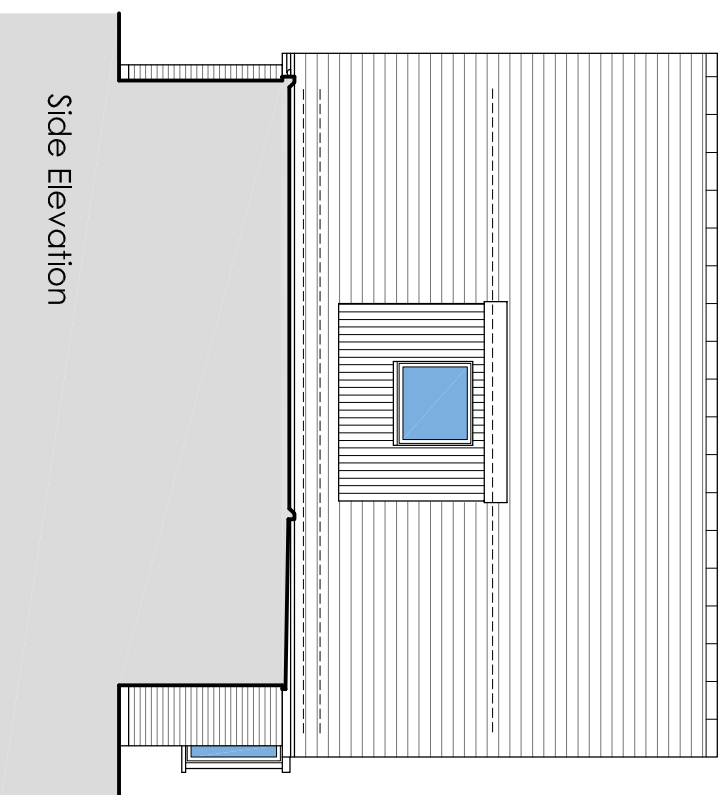

Front Elevation

Side Elevation

Rear Elevation

Side Elevation

Client:
Mr & Mrs Small

Project:
58 Bantock Gardens Wolverhampton
WV3 9LL

Title:
Existing Elevation

Date: Nov 2020 Scale: 1:100 @ A3