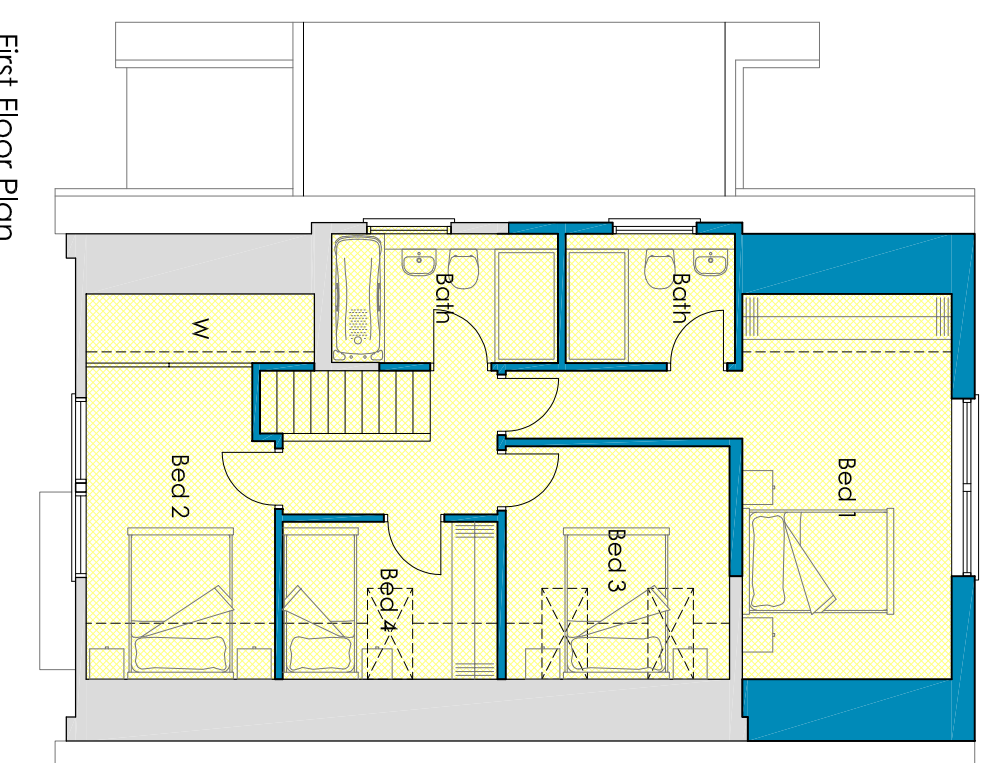

Ground Floor Plan

First Floor Plan

Client: Mr & Mrs Small	Project: 58 Bantock Gardens Wolverhampton WV3 9LL	Date: Nov 2020	Scale: 1:100 @ A3	9 Tomkys Gardens, Wednesfield, Wolverhampton, WV11 3NB T: 07540 884006 E: ste.beathy@gmail.com
Dwg No. 2703-PL04	Rev. -	Title: Proposed Plans		