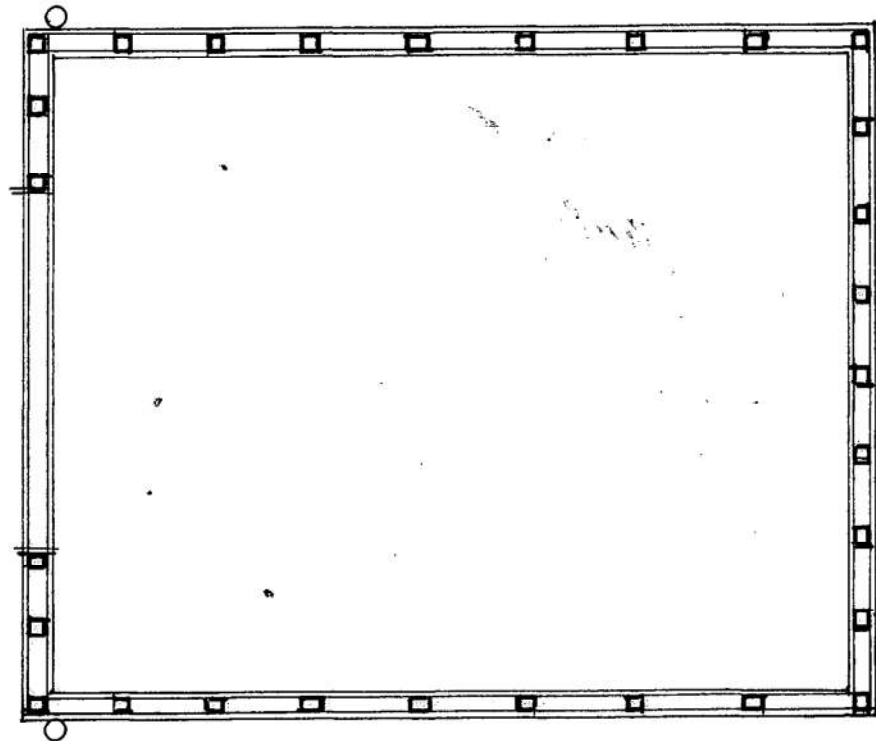

Scale 1:50

FLOOR PLAN

FLOOR PLAN OF DETACHED GARAGE AT 9, GREY FRIARS ROAD, SHREWSBURY