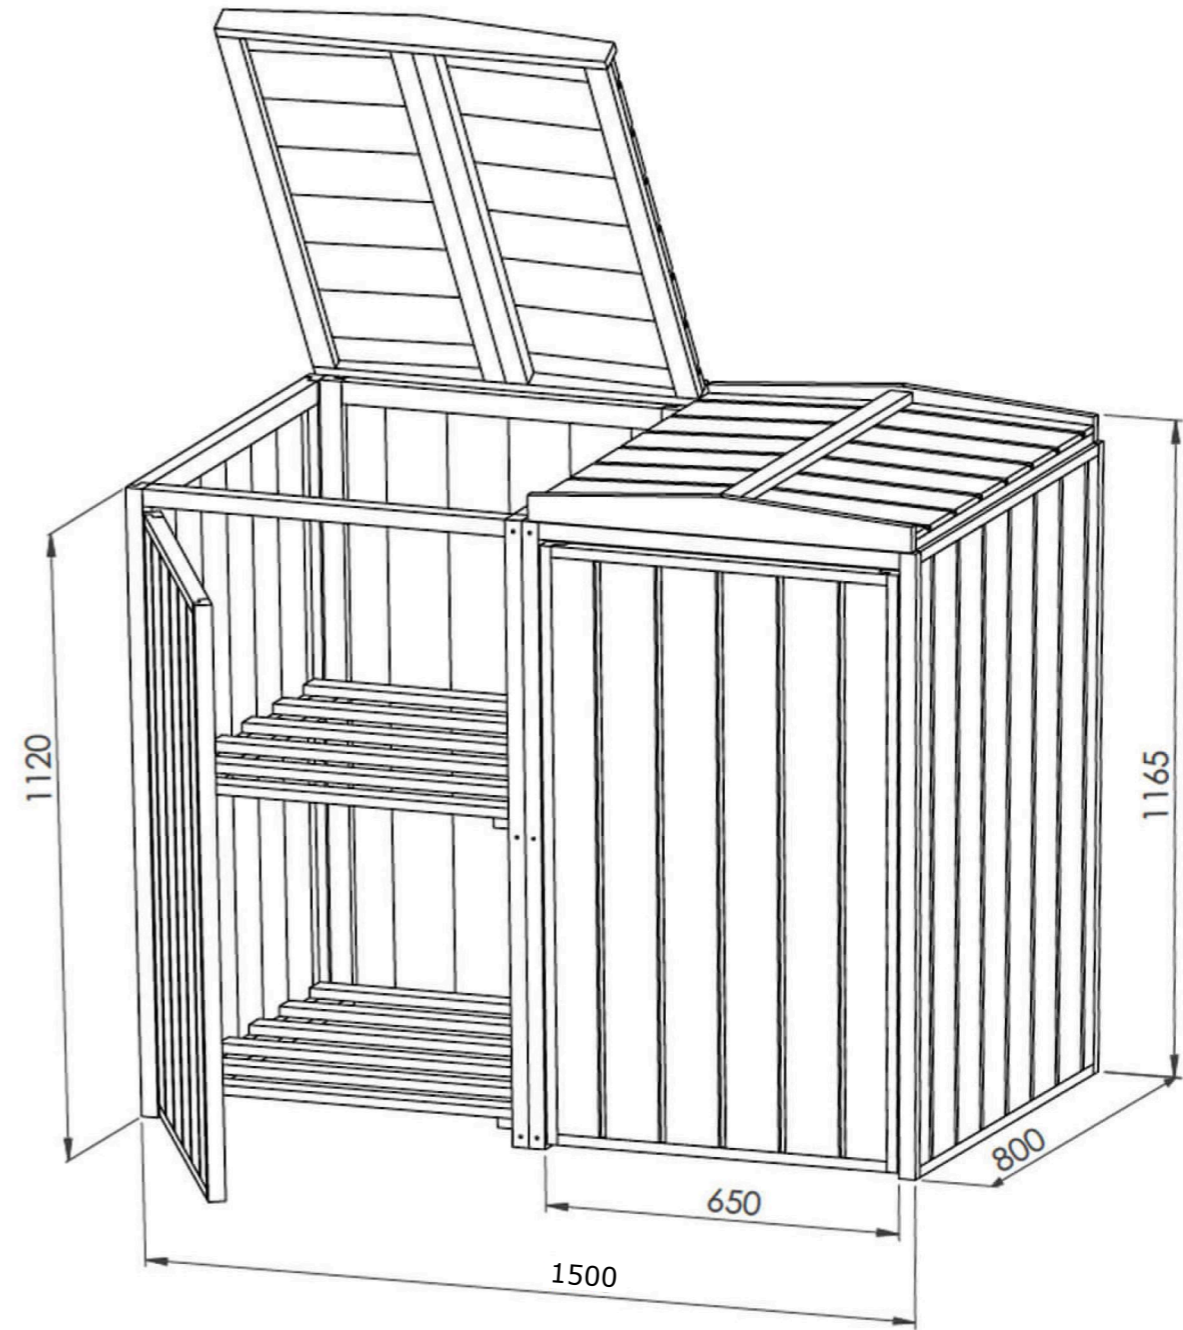

General waste

Recycling

View doors open

View doors closed

Axonometric of bin store

Taken from: shorturl.at/EGPV8

mlg architects	
description	MLGA limited Oriel House Tabram's Pitch Nailsworth GL6 0BS t: 01454 540044 e:office@mlga.co.uk
Bin store	
site address	drawing number
Land adjacent to 2 Woodwell cottages Woodwell Road Shirehampton Bristol BS11 9XU	19/1724/2170
	drawing revision number
	-
date created	scale
10/02/2021	NTS