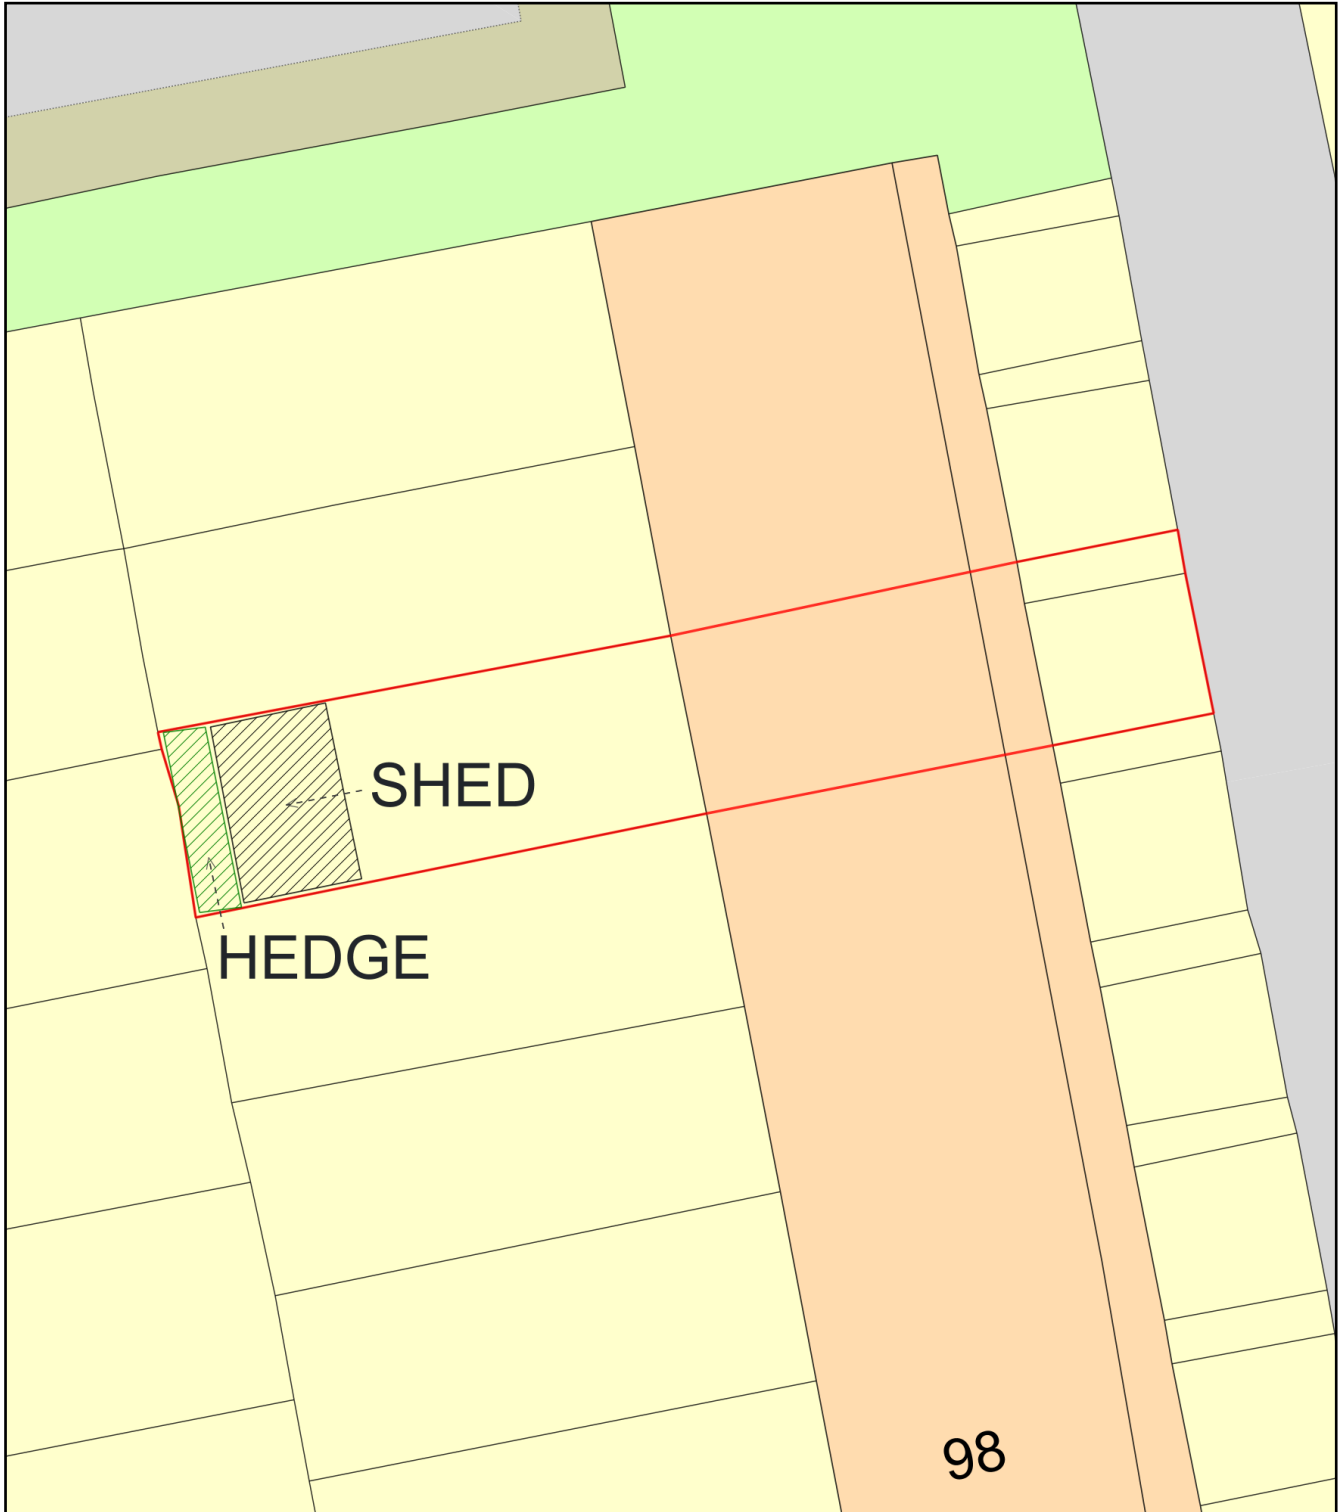

Rear Garden Shed Replacement - Site Plan

Plan Produced for: Tower Hamlets Planning

Date Produced: 09 Mar 2021

Plan Reference Number: TQRQM21068121422571

Scale: 1:200 @ A4