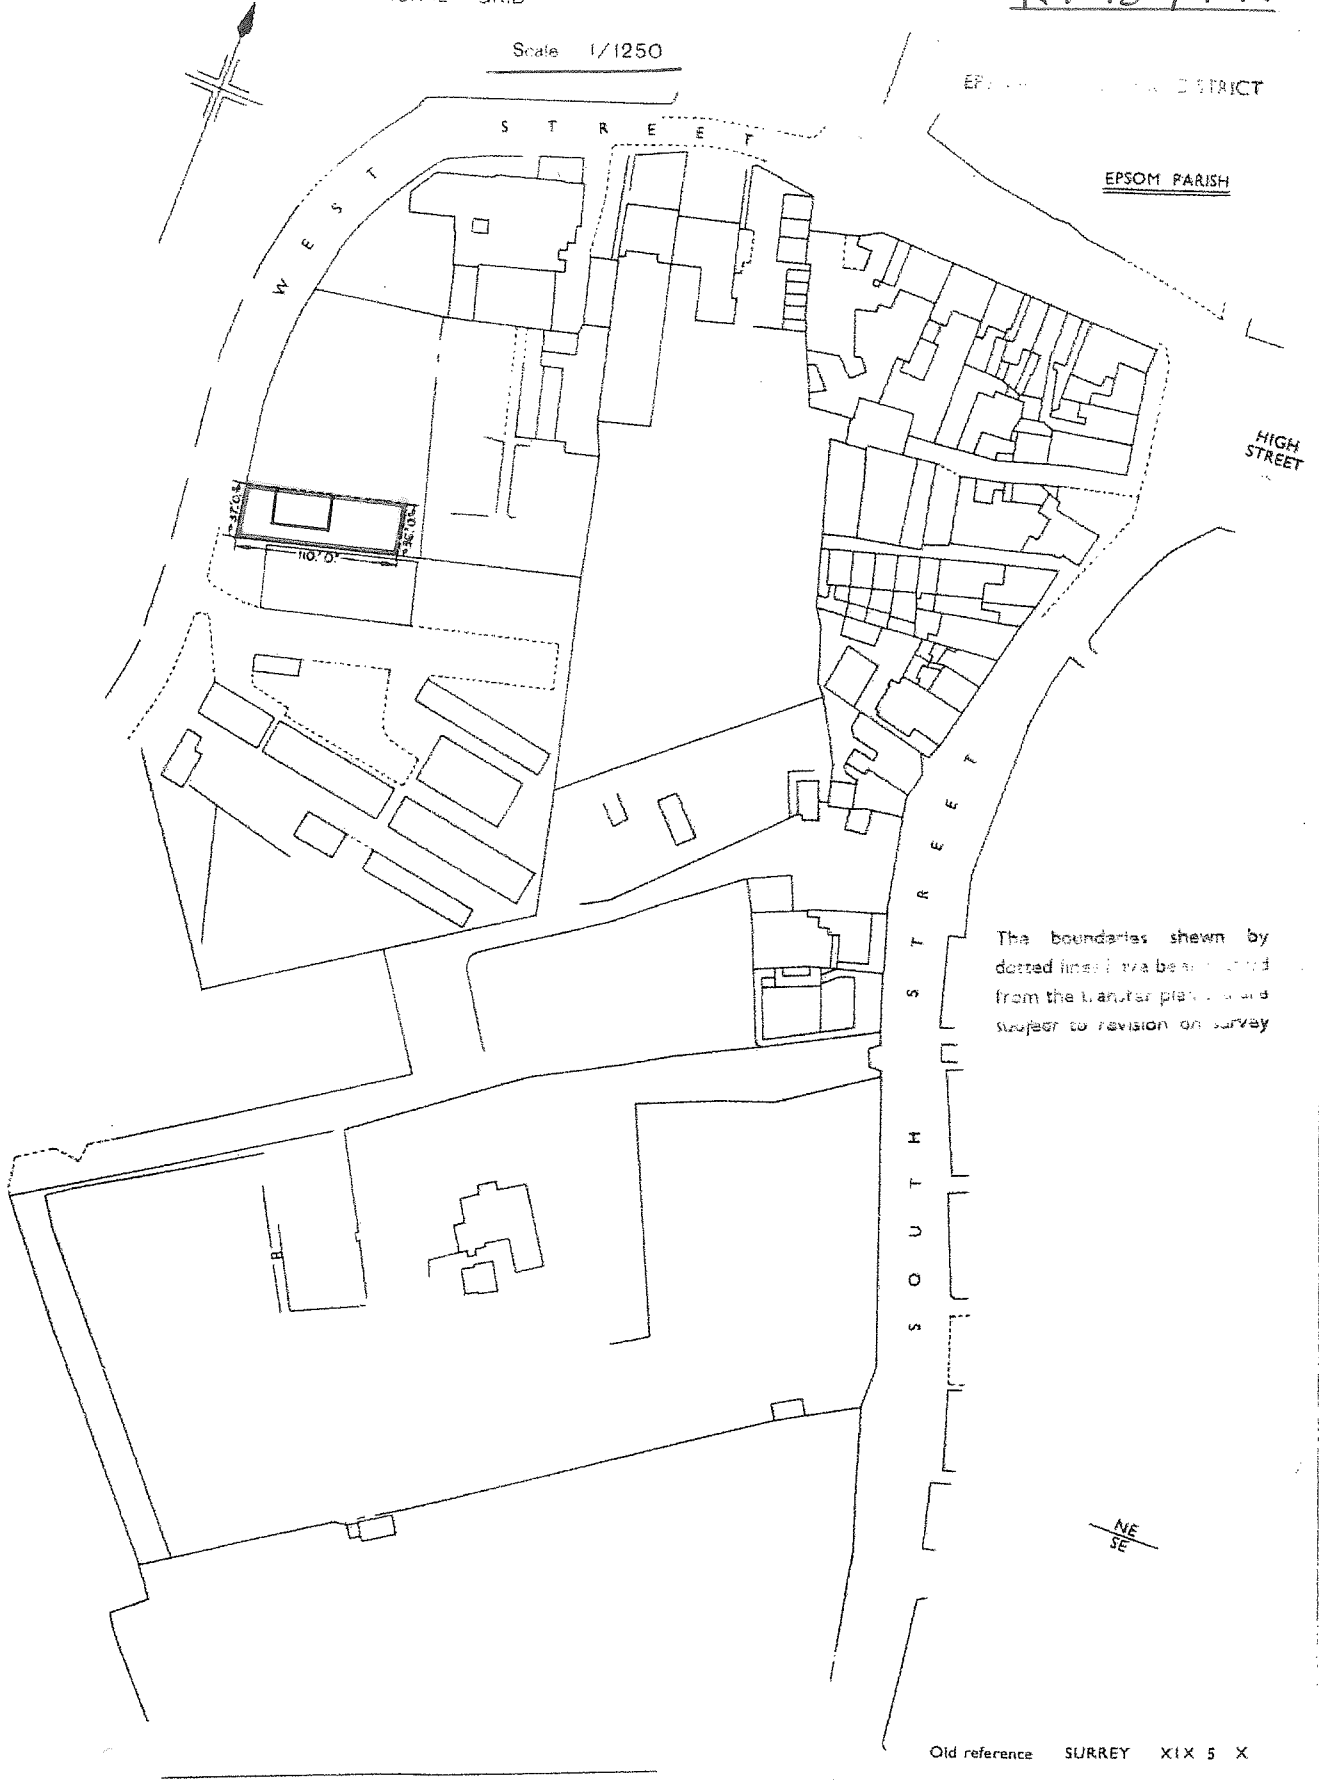

H. M. LAND PROPOSED SITE PLAN REGISTRY GENERAL MAP PLAN 3  
MONTCLARE, WEST ST.

SURREY SHEET TQ 2060 SECTION J  
NATIONAL GRID

KT18 7 RR

Scale 1/1250

The boundaries shown by dotted lines have been derived from the Lunar plan and are subject to revision on survey

NW  
SW

NE  
SE

Old reference SURREY XIX 5 X  
Crown Copyright Reserved

Site Plan of Title No. **SY 166238**