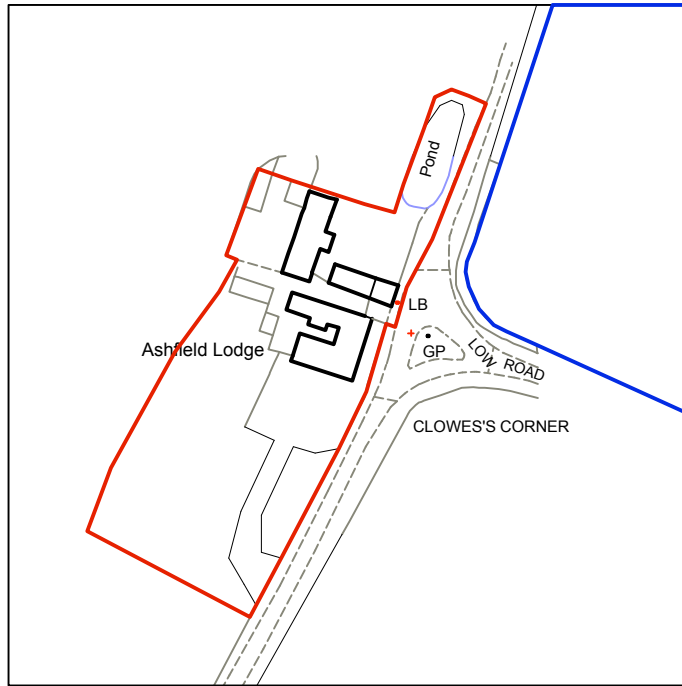

Stanfords VectorMap

LOCATION PLAN Scale 1 : 1250

© Crown copyright and database rights 2021 OS 100035409

Reproduction in whole or in part is prohibited

without the permission of Ordnance Survey.