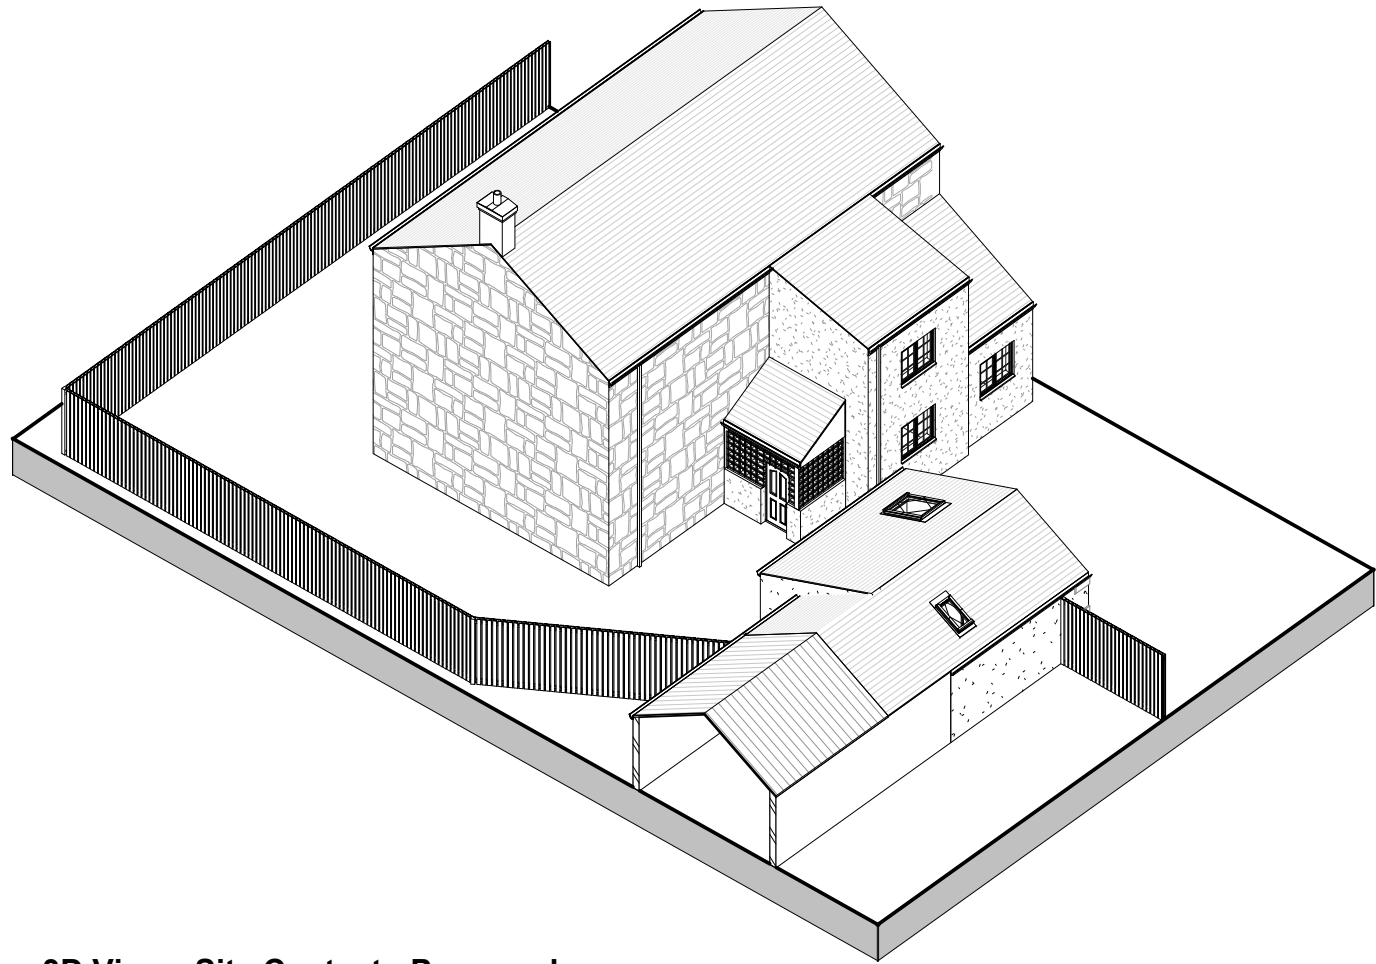

3D View - Site Context - Existing

3D View - Outbuilding - Existing

3D View - Site Context - Proposed

3D View - Outbuilding - Proposed

PD1 ISSUED FOR PLANNING 05/03/21

CLIENT
GRAHAM CROWTHER

PROJECT
GRANGE VILLA FARM - WORKSHOP / FUTURE ANNEX

DRAWING TITLE
3D VIEWS

DRAWN BY	CHECKED BY	SCALE @ A3	DWG. NO.
AUTHOR	CHECKER		A107

REVISION
PD1