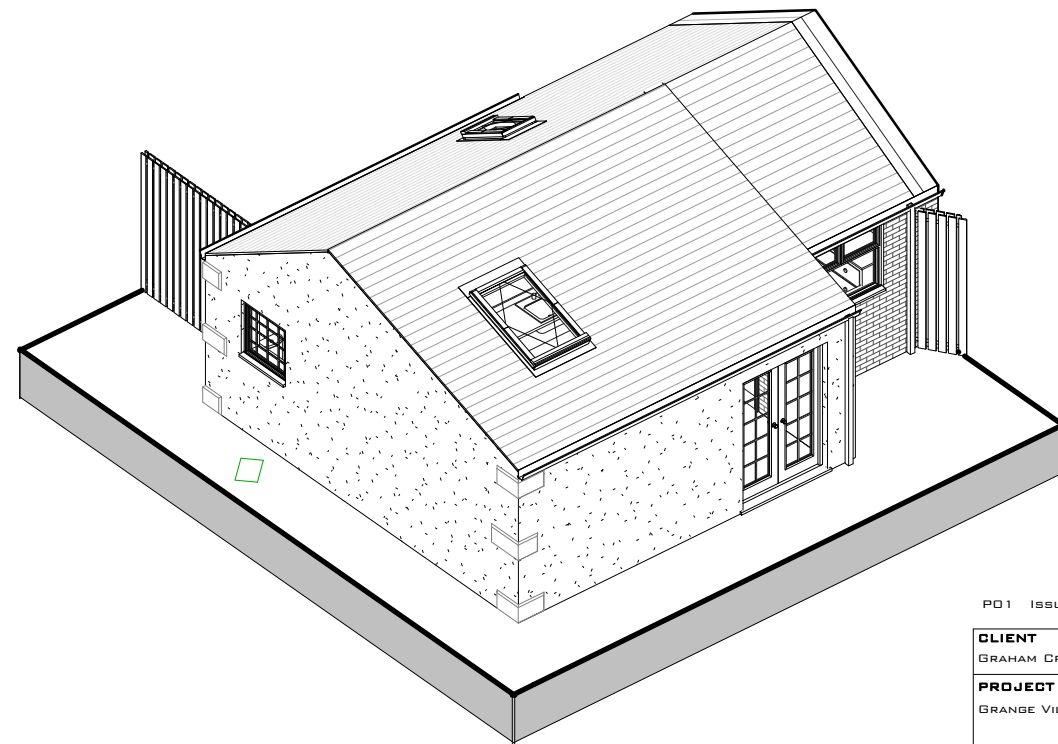

3D View - Site Context - Existing

3D View - Outbuilding - Existing

3D View - Site Context - Proposed

3D View - Outbuilding - Proposed

PD1 ISSUED FOR PLANNING 05/03/21

CLIENT
GRAHAM CROWTHER

PROJECT
GRANGE VILLA FARM - WORKSHOP / FUTURE ANNEX

DRAWING TITLE
3D VIEWS

DRAWN BY	CHECKED BY	SCALE @ A3	DWG. NO.
AUTHOR	CHECKER		A107

REVISION
PD1