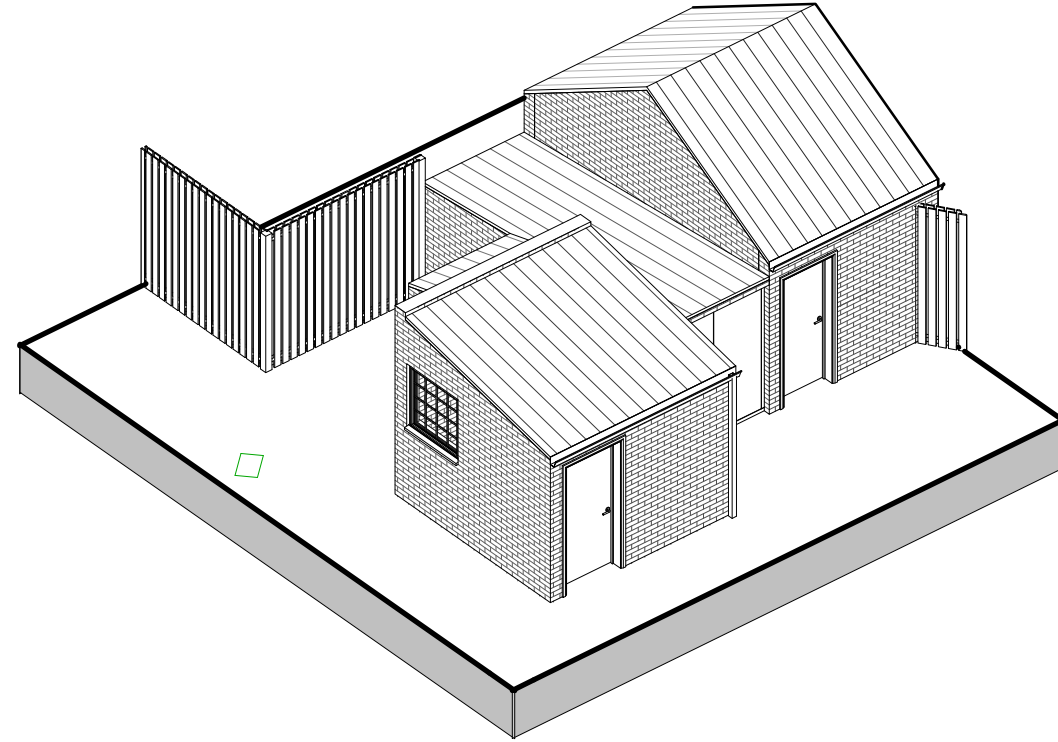

3D View - Site Context - Existing

3D View - Outbuilding - Existing

3D View - Site Context - Proposed

3D View - Outbuilding - Proposed

PD1 ISSUED FOR PLANNING 05/03/21

CLIENT
GRAHAM CROWTHER

PROJECT
GRANGE VILLA FARM - WORKSHOP / FUTURE ANNEX

DRAWING TITLE
3D VIEWS

DRAWN BY	CHECKED BY	SCALE @ A3	DWG. NO.
AUTHOR	CHECKER		A107

REVISION
PD1