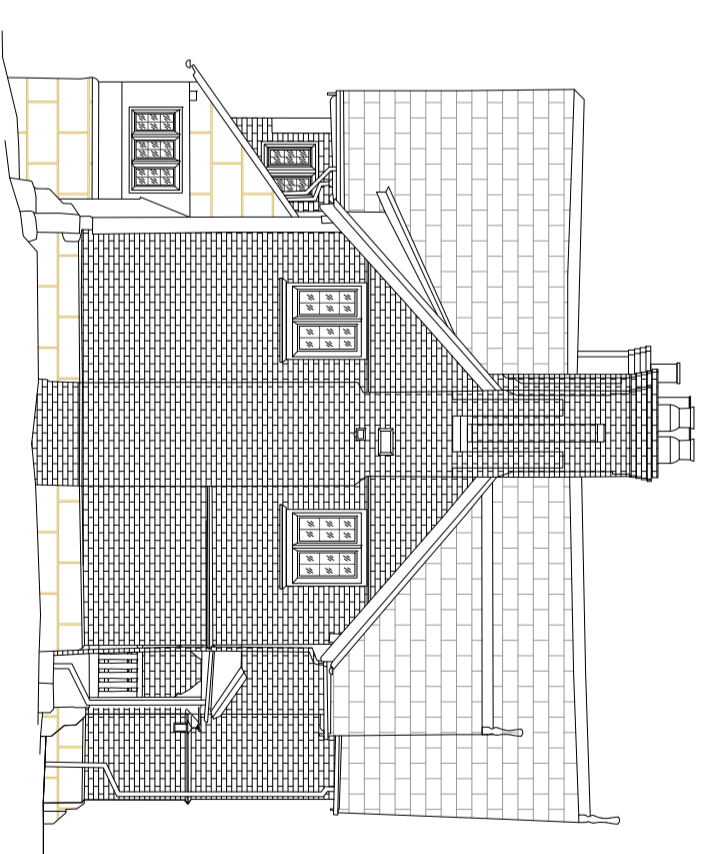

PLANNING

Rev / Description Issued / Date / Ck

Elevation to North

Elevation to West

Elevation to East

Elevation to South

Cheshire House Mews,
8 Church Hill,
Knutsford
Cheshire
WA16 6DH

t 01566 754 500

e studio@whiteboxarchitecture.com

project name
The Bent

drawing
Existing Elevations

scale	date	drawn	checked
1/100 @ A2	February 2021	MJ	PA
job number	drawing number	rev/den	
2615	P_1002		