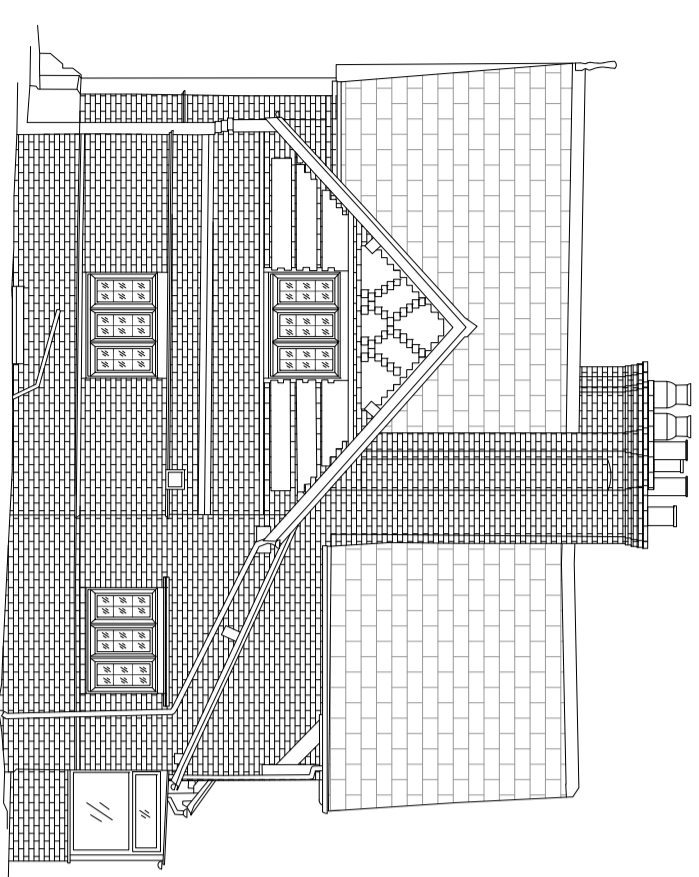

PLANNING

Rev / Description Issued / Date / Ck

Elevation to North

Elevation to West

Elevation to East

Elevation to South

Cheshire House Mews,
8 Church Hill,
Knutsford
Cheshire
WA16 6DH

t 01566 754 500

e studio@whiteboxarchitecture.com

project name
The Bent

drawing
Existing Elevations

scale	date	drawn	checked
1/100 @ A2	February 2021	MJ	PA
job number	drawing number	rev/den	
2615	P_1002		