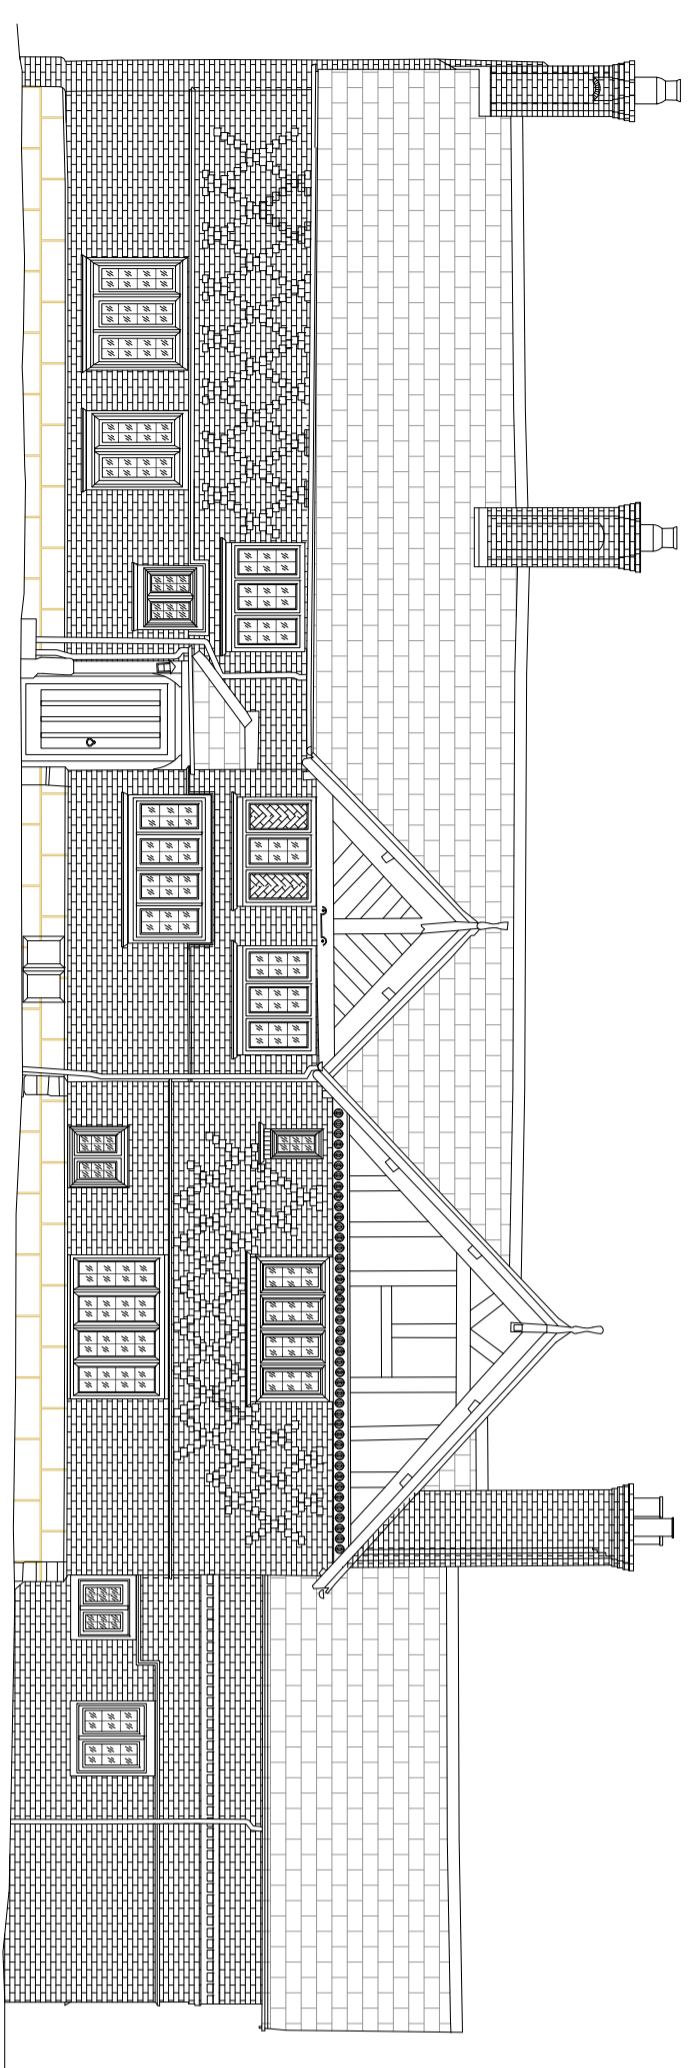

PLANNING

Rev / Description Issued / Date / Ck

Elevation to North

Elevation to West

Elevation to East

Elevation to South

Cheshire House Mews,
8 Church Hill,
Knutsford
Cheshire
WA16 6DH

t 01566 754 500

e studio@whiteboxarchitecture.com

project name
The Bent

drawing
Existing Elevations

scale	date	drawn	checked
1/100 @ A2	February 2021	MJ	PA
job number	drawing number	rev/den	
2615	P_1002		