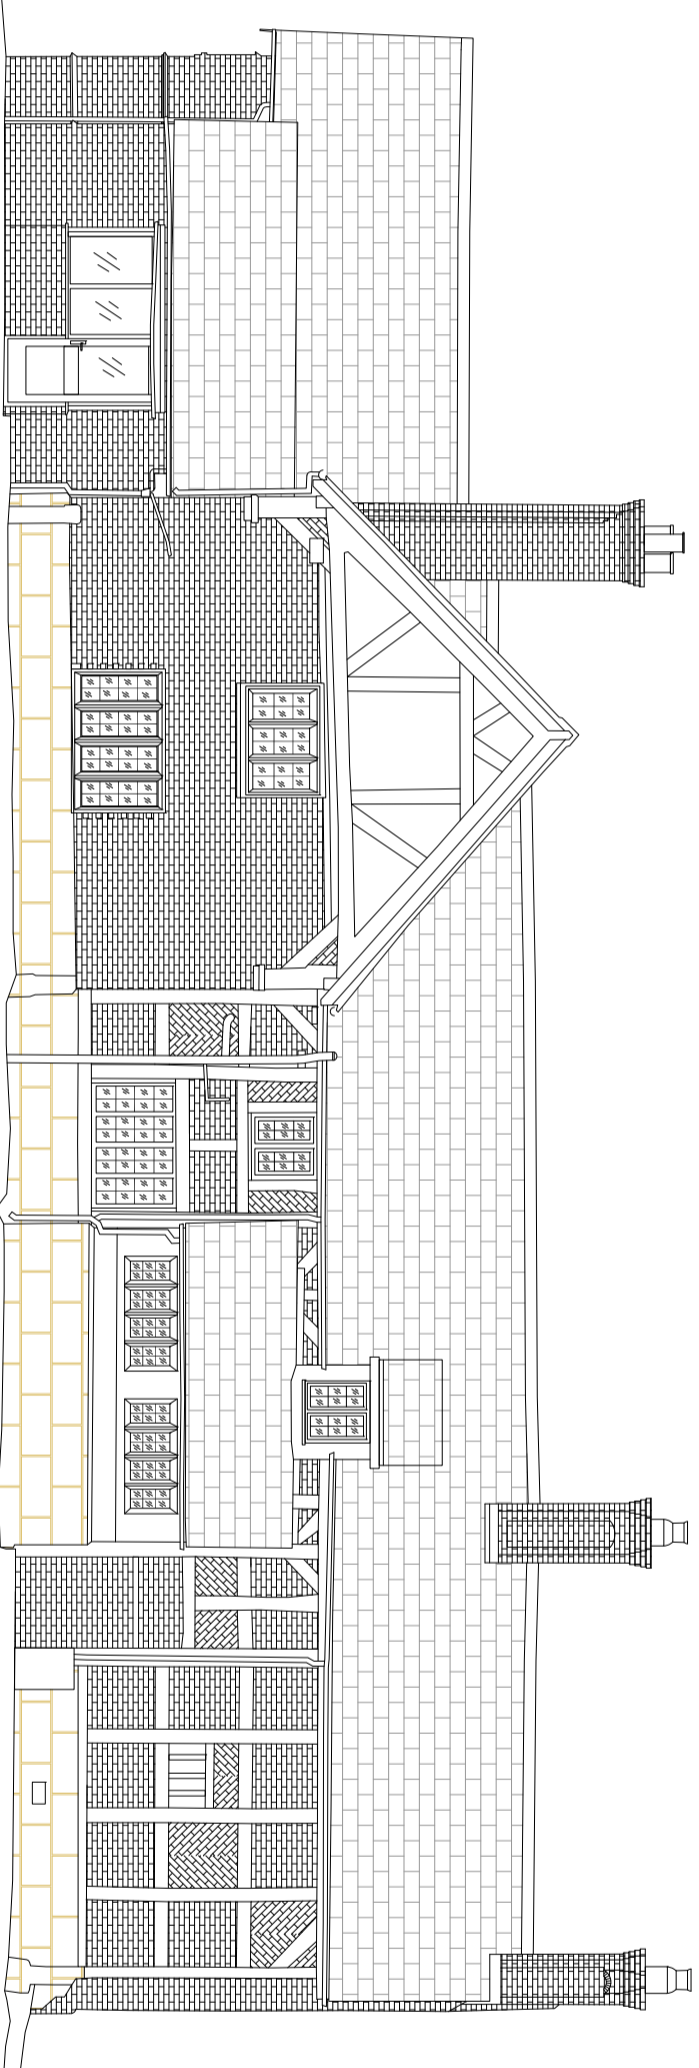

PLANNING

Rev / Description Issued / Date / Ck

Elevation to North

Elevation to West

Elevation to East

Elevation to South

Cheshire House Mews,
8 Church Hill,
Knutsford
Cheshire
WA16 6DH

t 01566 754 500

e studio@whiteboxarchitecture.com

project name
The Bent

drawing
Existing Elevations

scale	date	drawn	checked
1/100 @ A2	February 2021	MJ	PA
job number	drawing number	rev/den	
2615	P_1002		