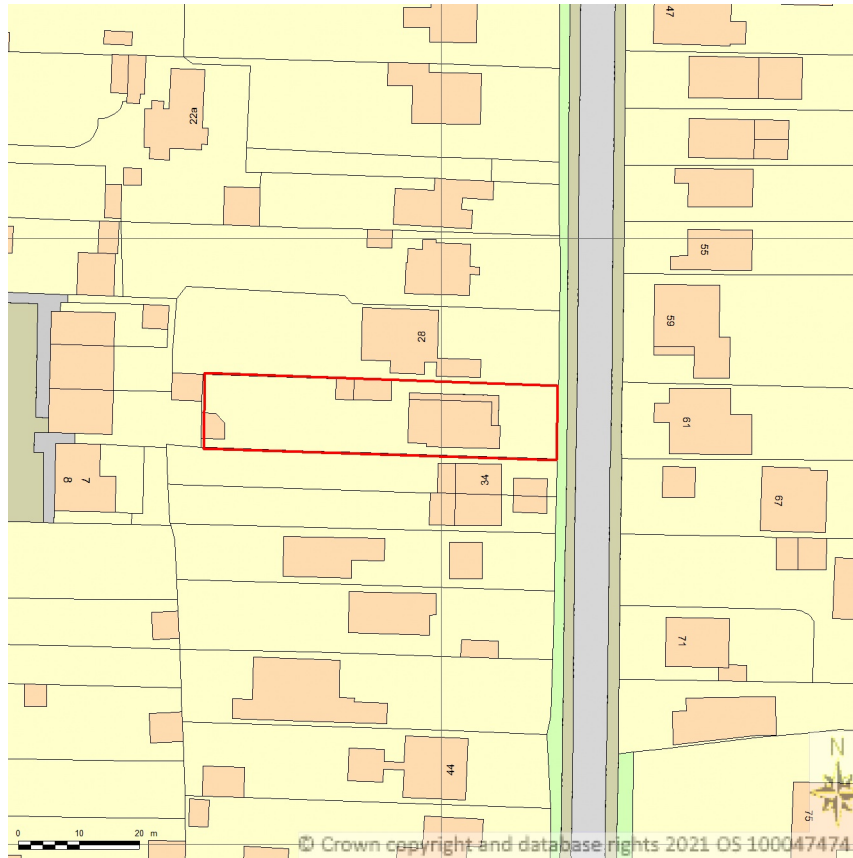

SITE LOCATION PLAN
30 Hallsfield Road ME5 9RS
AREA 2 HA
SCALE 1:1250 ON A4
CENTRE COORDINATES: 574799, 163068

Supplied by Streetwise Maps Ltd
www.streetwise.net
Licence No: 100047474
10/03/2021 12:20