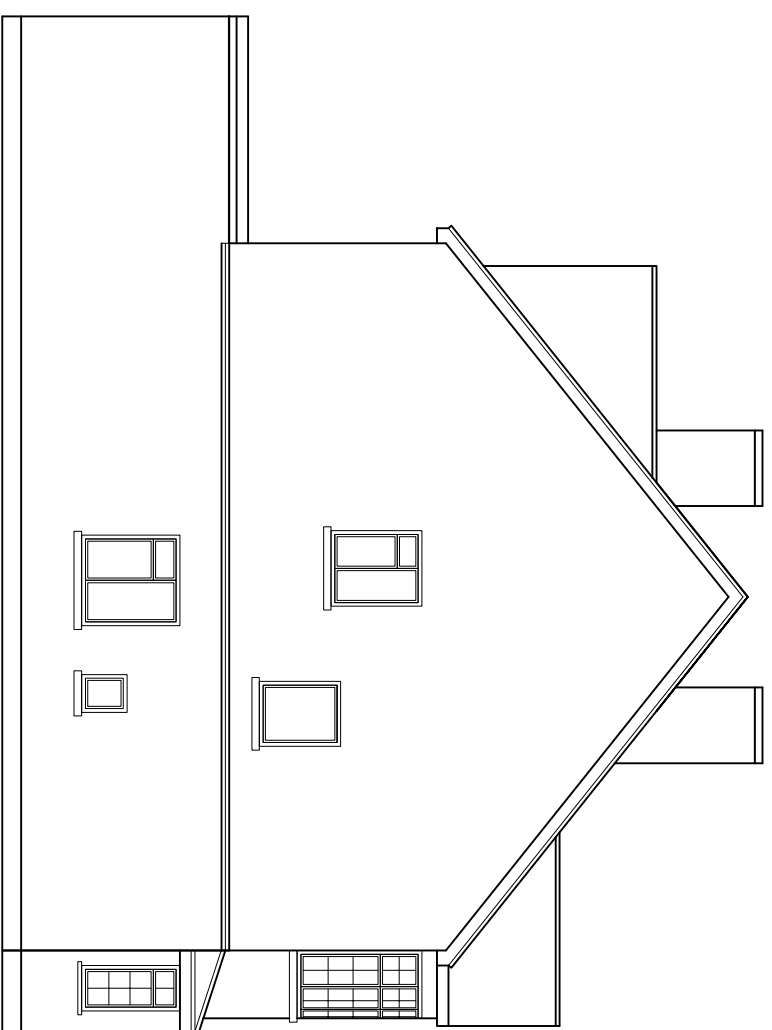

FRONT ELEVATION

REAR ELEVATION

SIDE ELEVATION 1

SIDE ELEVATION 2

SEE EX-01 FOR PLANS

Project		Title		Scale @ A3		Drawn		Date		Checked	
3 WENTWORTH PARK, FINCHLEY, LONDON, N3 1YE		EXISTING ELEVATIONS		1:100		HG		MARCH 2021		-	
		PLANNING		Job Number		Dwg Number				Revision	
				1095		EX-02					
				Rev		Date					
		Description		By		Chkd					
		Status									