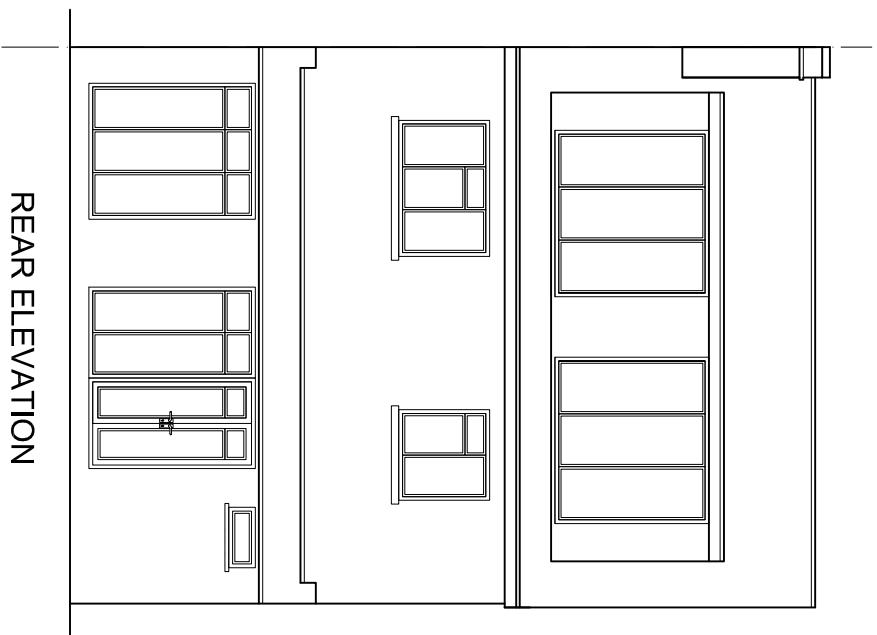

FRONT ELEVATION

REAR ELEVATION

SIDE ELEVATION 1

SIDE ELEVATION 2

SEE EX-01 FOR PLANS

Project		Title		Scale @ A3		Drawn		Date		Checked	
3 WENTWORTH PARK, FINCHLEY, LONDON, N3 1YE		EXISTING ELEVATIONS		1:100		HG		MARCH 2021		-	
		PLANNING		Job Number		Dwg Number				Revision	
				1095		EX-02					
				Rev		Date					
		Description		By		Chkd					
		Status									