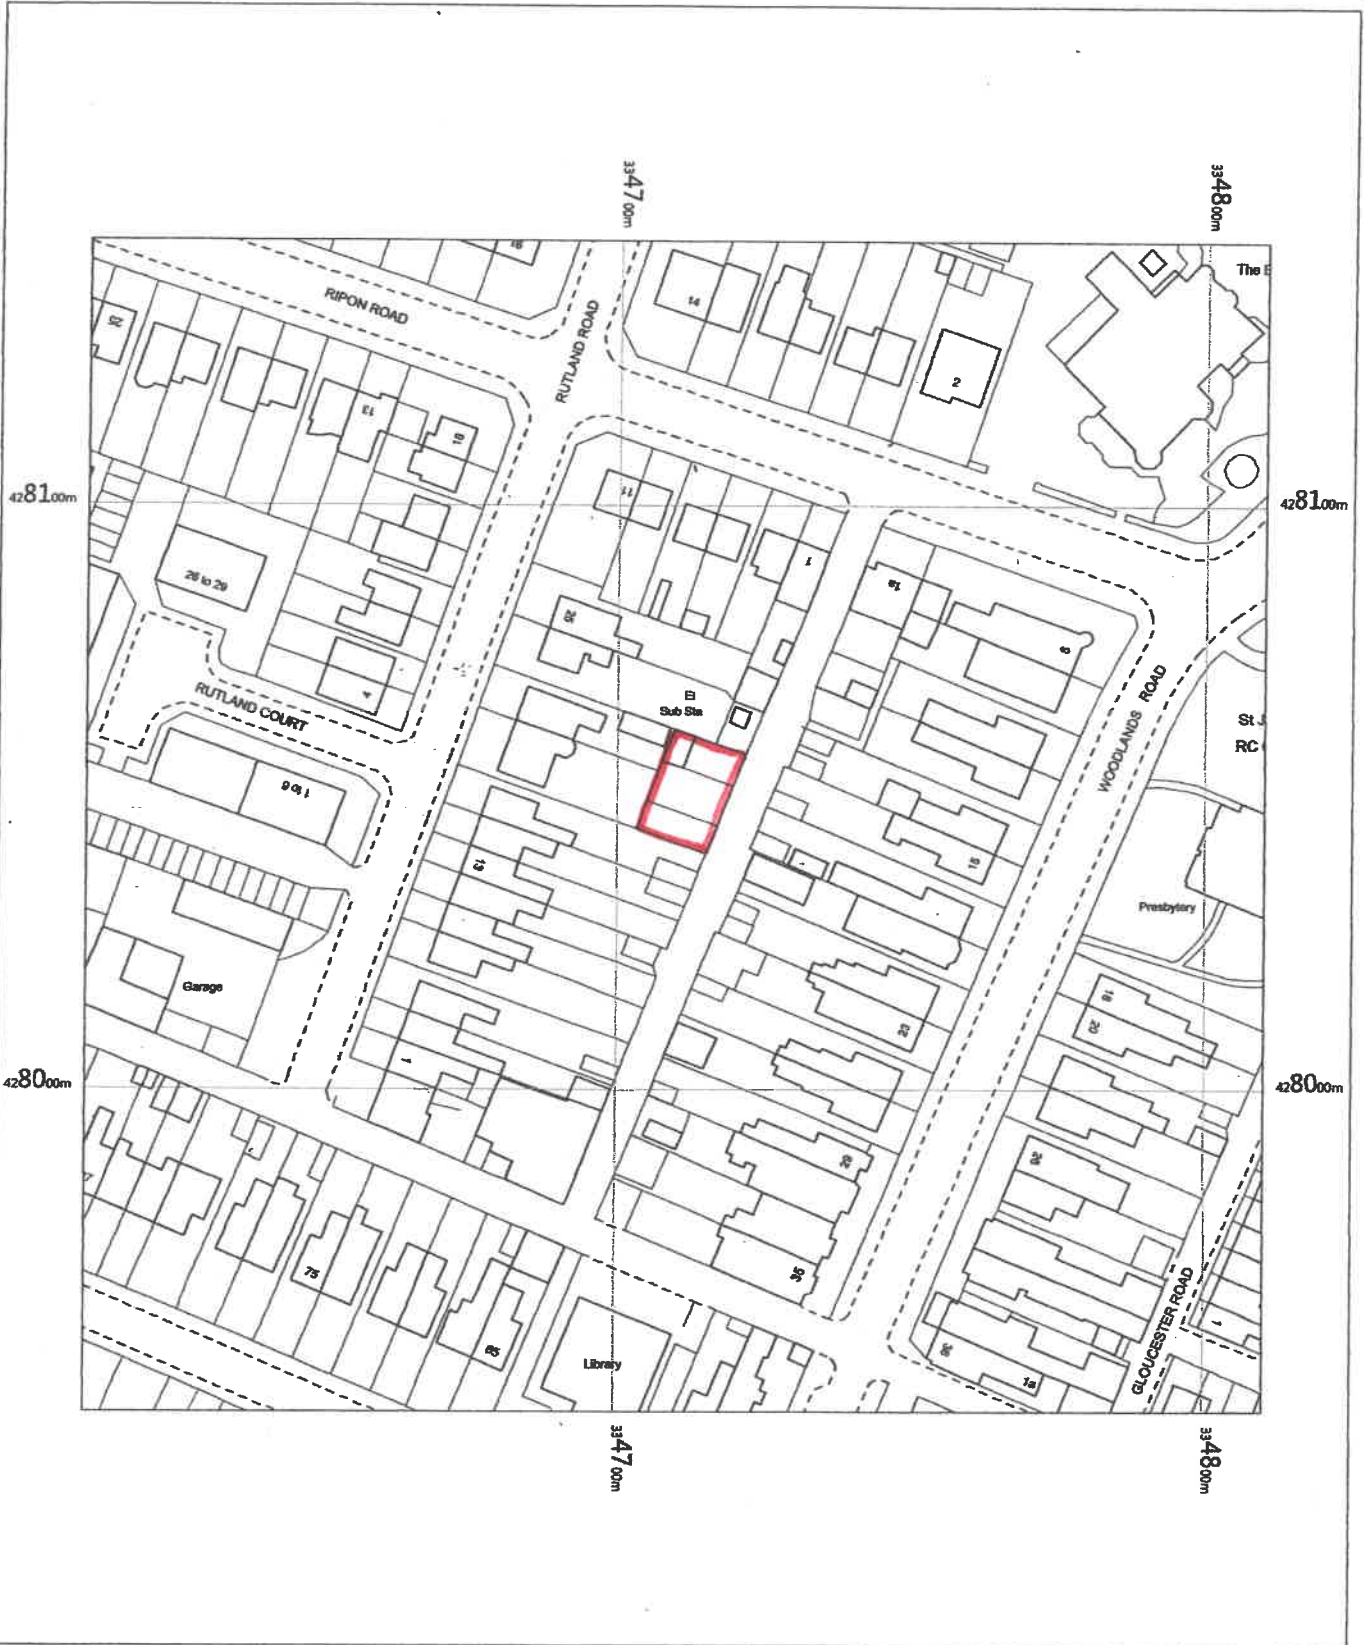

# Workshop And Store Rear, 19-21 Rutland Road, FY8 4DU

Workshop And Store Rear  
19-21 Rutland Road,  
Lytham St Annes,  
Lancashire  
FY8 4DU

OS MasterMap 1250/2500/10000 scale  
Wednesday, February 24, 2021, ID: MPMBW-00941317  
[www.blackwellmapping.co.uk](http://www.blackwellmapping.co.uk)

1:1250 scale print at A4, Centre: 334710 E, 428045 N

© Crown Copyright Ordnance Survey. Licence no. 100041041

**BLACKWELL'S**  
MAPPING SERVICES  
PERSONAL & PROFESSIONAL MAPPING  
[www.blackwellmapping.co.uk](http://www.blackwellmapping.co.uk)