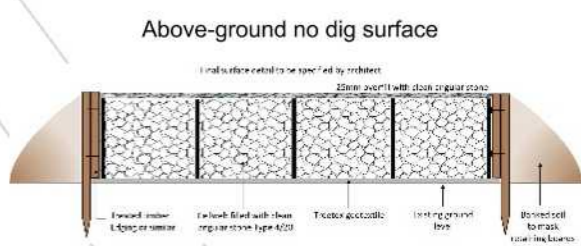

KEY
 Site Boundary

Widening of existing field gate access between Applegarth Farm and development site

CALA PHASE 2 DEVELOPMENT

MARTIN DOBSON ASSOCIATES
 ARBORICULTURAL CONSULTANCY

info@martindobson.org.uk / 01420 488342