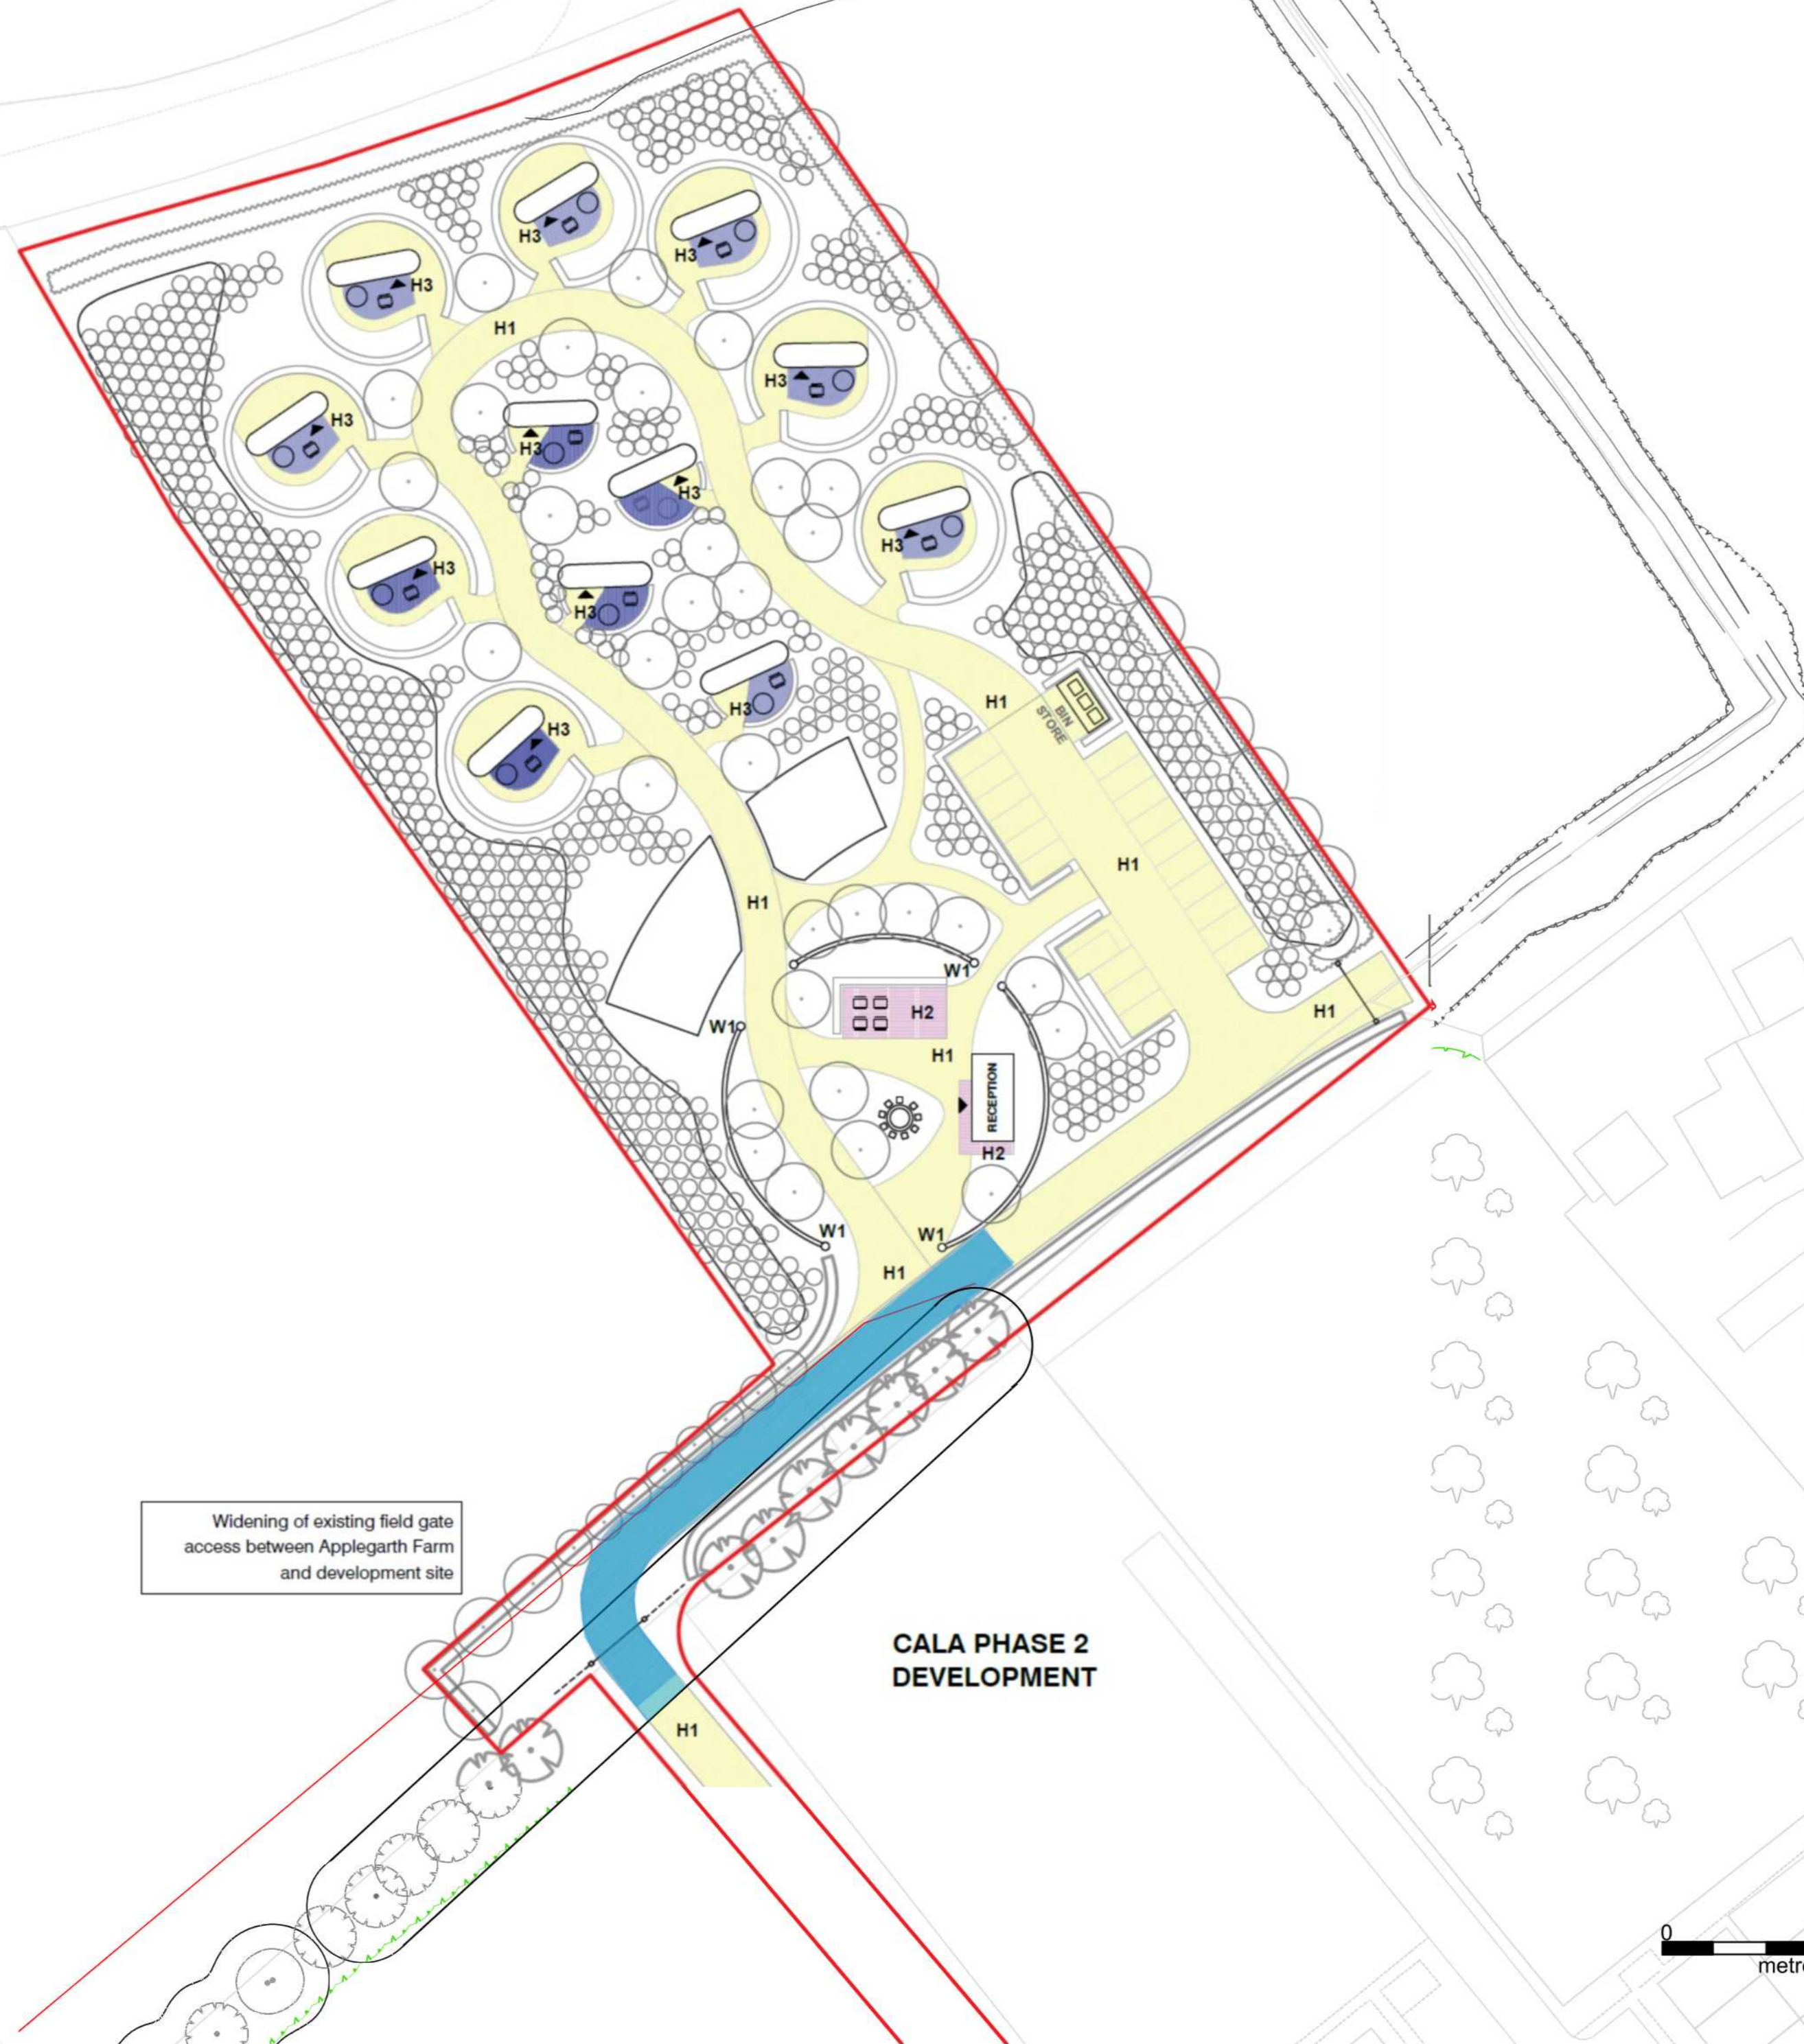

KEY
 Site Boundary

Widening of existing field gate access between Applegarth Farm and development site

CALA PHASE 2 DEVELOPMENT

MARTIN DOBSON ASSOCIATES
 ARBORICULTURAL CONSULTANCY

info@martindobson.org.uk / 01420 488342

Site: Applegarth Farm, Grayshott, Hampshire, GU26 6JL 1:500@A2

Plan - Eco-Pod Tree Protection Plan 26 Feb 2021

Key:

- Category A
- Category B
- Category C
- Category U

Category  **Crown Spread**

Root Protection Area  **Tree Number**

Species

Category

 Above-ground no dig surface