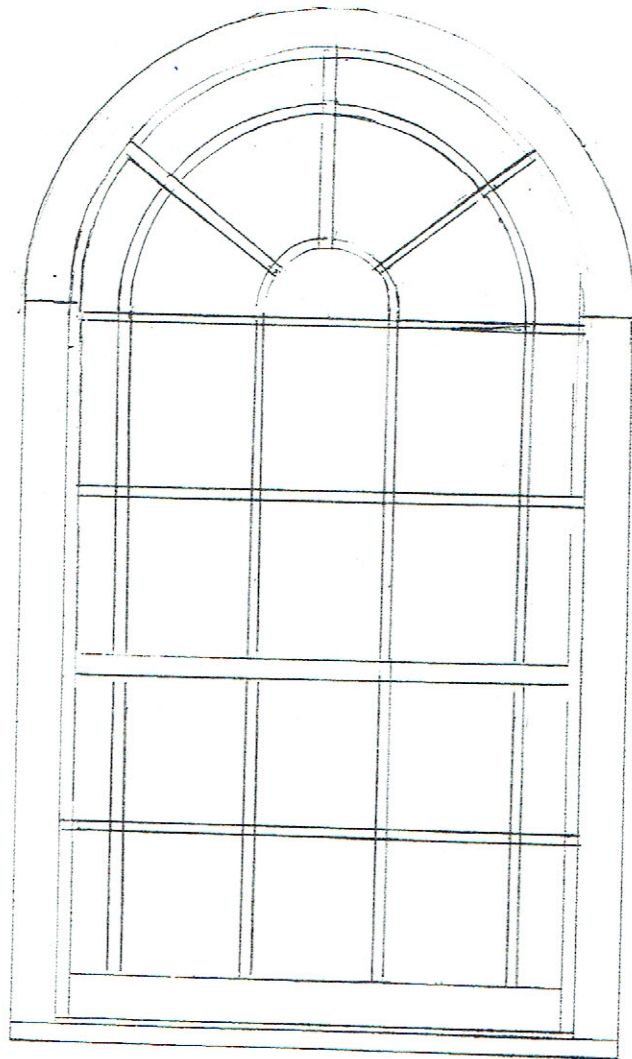

Andrew Bird (andrewbird 1969 hotmail.co.uk) 14/2/21
 Hardwood box sliding sash window hung on weights & pulleys
 factory glazed single laminate glass clear.
 Factory finished Cement Grey

Approx
1660mm

Approx 880mm