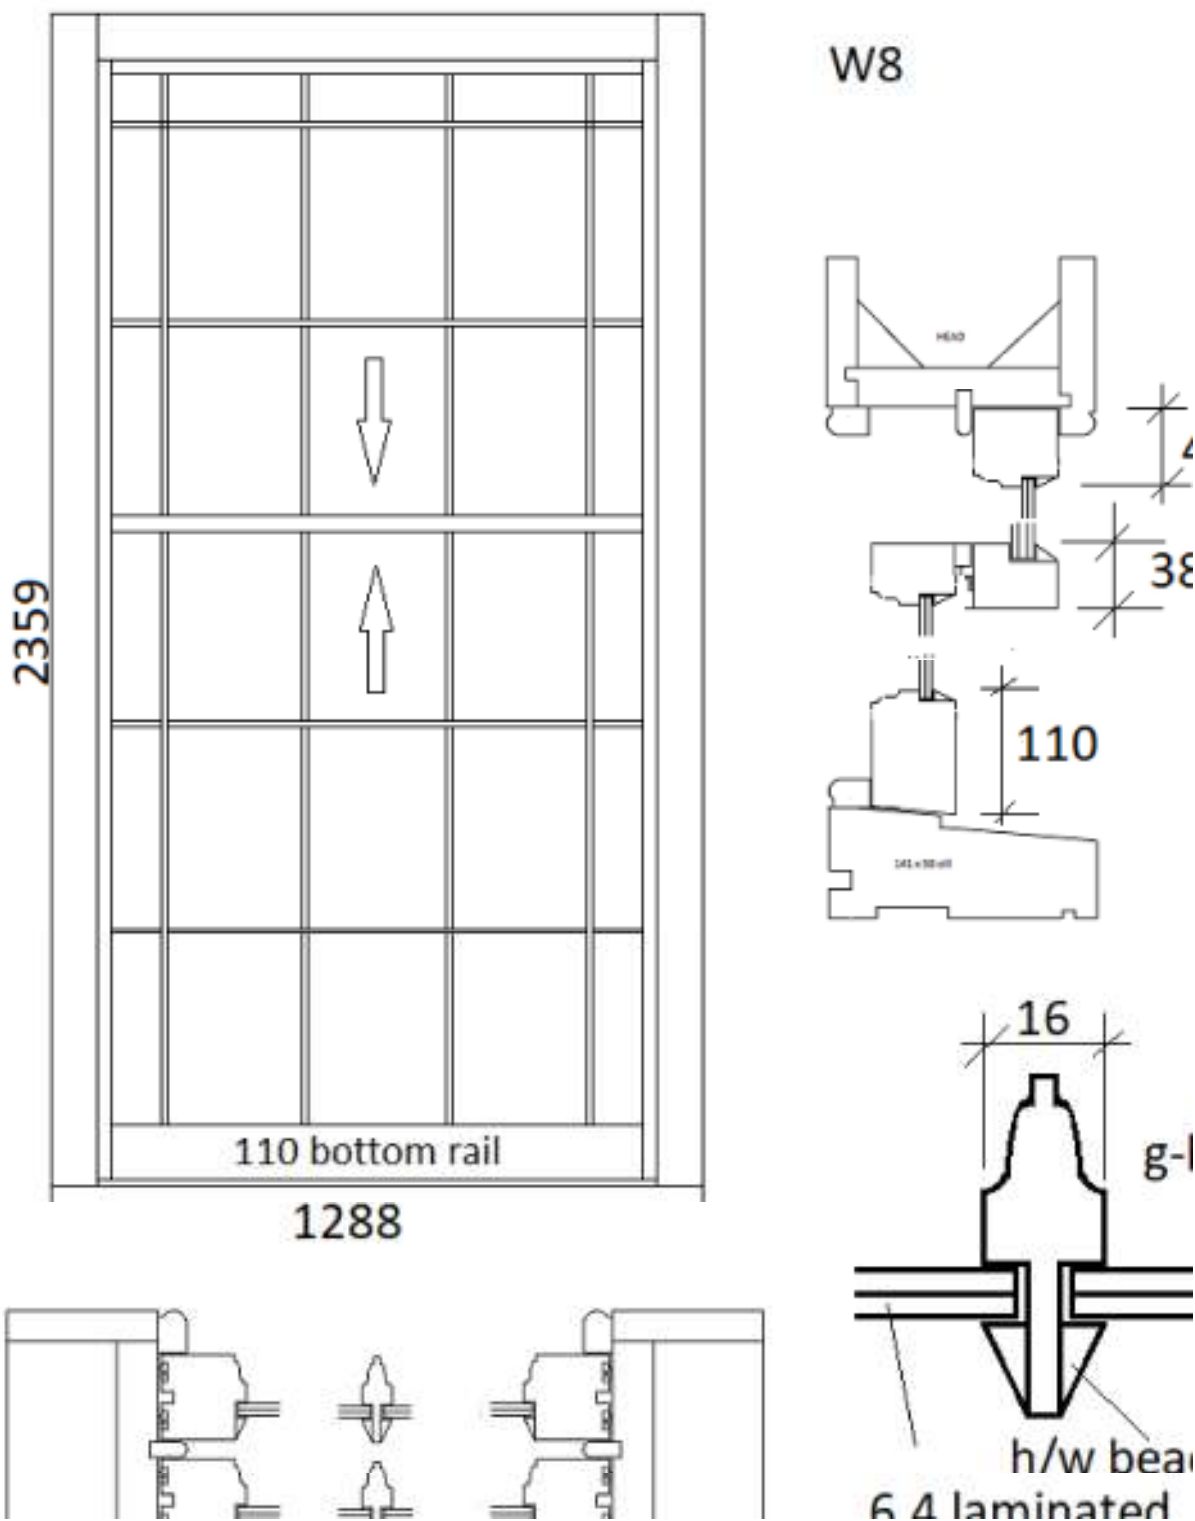

Andrew Bird (andrewbird 1969 hotmail.co.uk) 03/12/202
Hardwood box sliding sash window hung on weights & pul
factory glazed single laminate glass clear.
Factory finished Heritage Cream.

5.1 laminated
glass