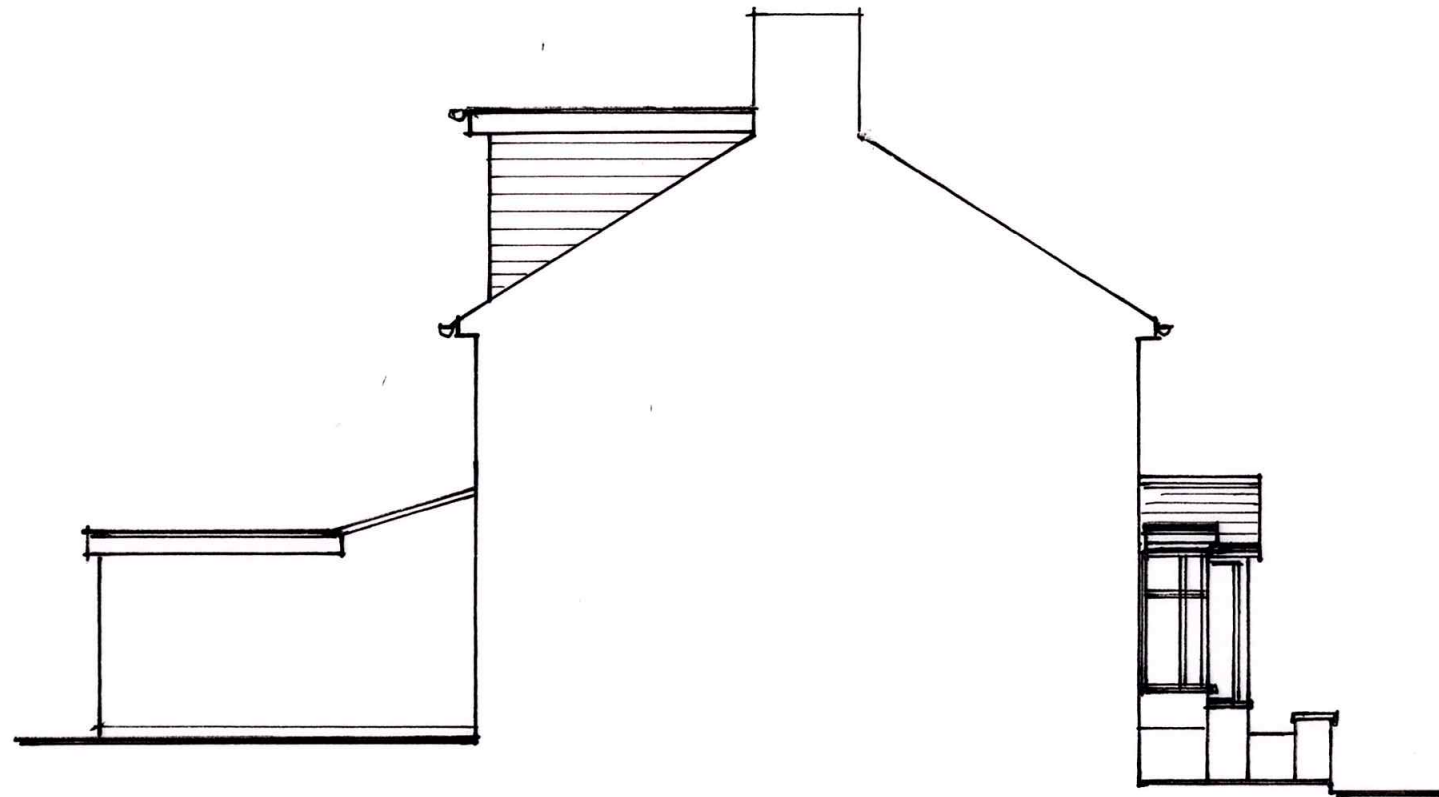

FRONT ELEVATION 1:100

SIDE ELEVATIONS 1:100

REAR ELEVATION 1:100

PROPOSED ALTERATIONS TO ROOF INCLUDING A REAR DORMER AT  
NO. 179 VICTORIA ROAD, ST. BUDEAUX, PLYMOUTH, SOUTH DEVON.

PROPOSED ELEVATIONS  
DRAWING No. 96:06:2021  
SCALE 1:100 (DO NOT SCALE)