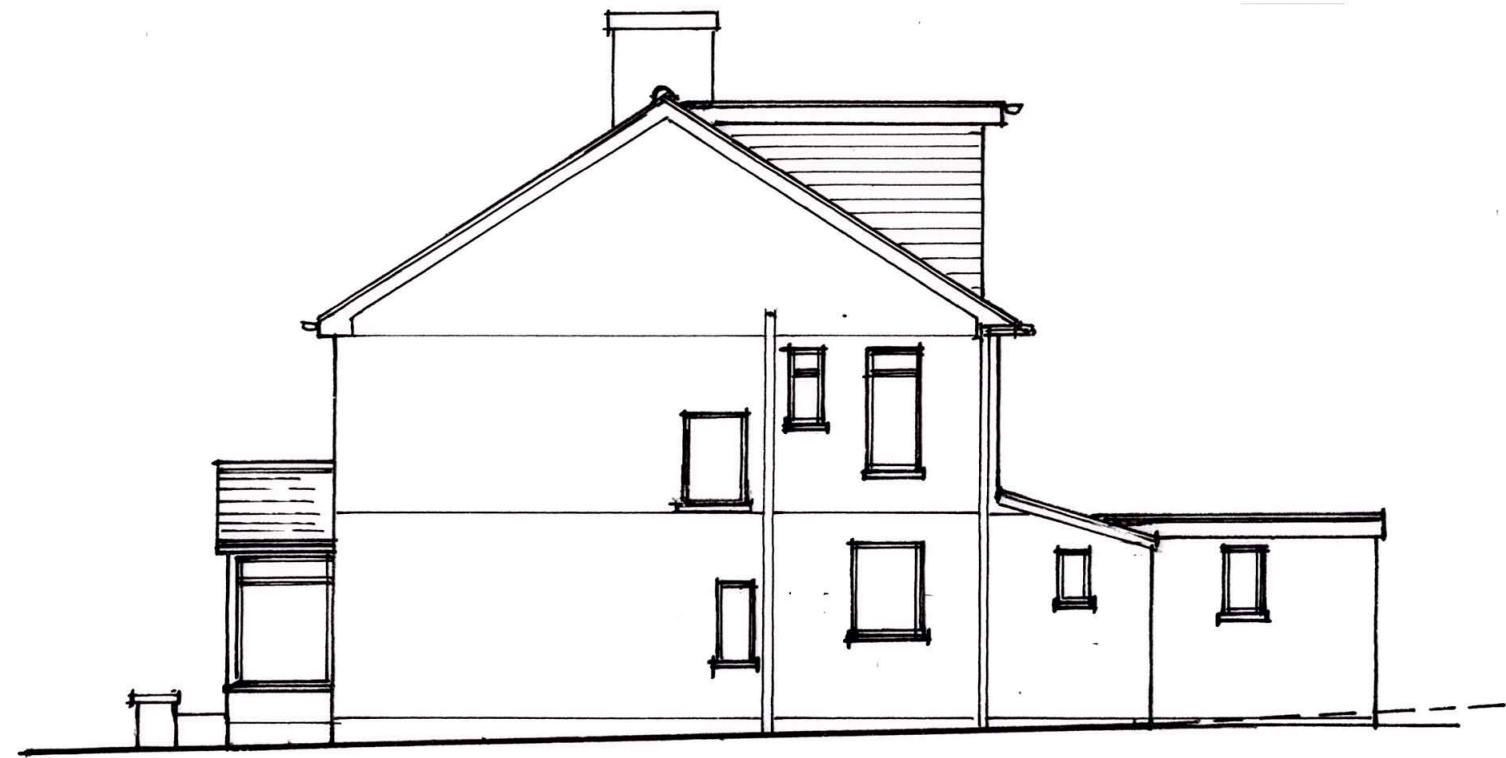

FRONT ELEVATION 1:100

SIDE ELEVATIONS 1:100

REAR ELEVATION 1:100

PROPOSED ALTERATIONS TO ROOF INCLUDING A REAR DORMER AT  
NO. 179 VICTORIA ROAD, ST. BUDEAUX, PLYMOUTH, SOUTH DEVON.

PROPOSED ELEVATIONS  
DRAWING No. 96:06:2021  
SCALE 1:100 (DO NOT SCALE)