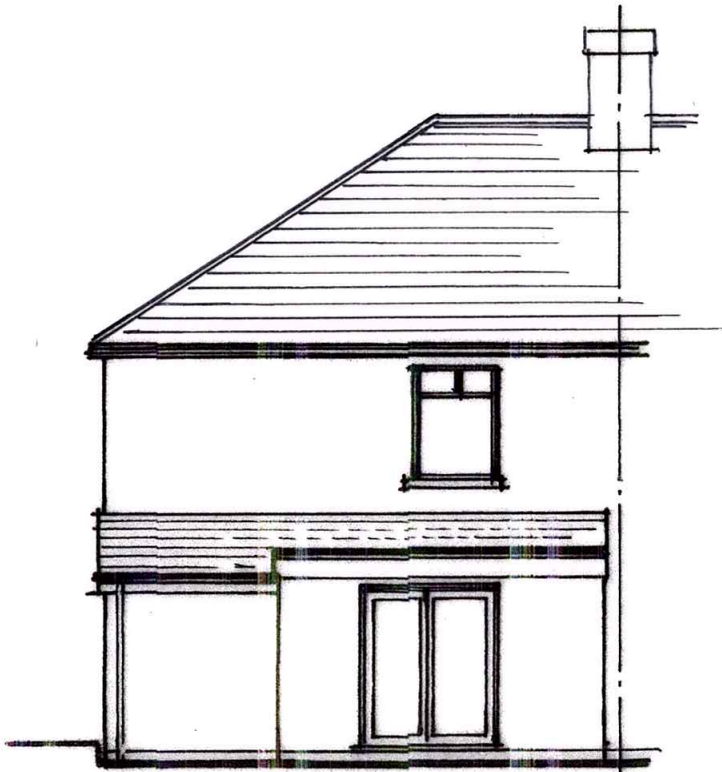

FRONT ELEVATION 1:100

SIDE ELEVATIONS 1:100

REAR ELEVATION 1:100

EXISTING ELEVATIONS

PROPOSED ALTERATIONS TO ROOF INCLUDING A REAR DORMER AT  
NO. 179 VICTORIA ROAD, ST. BUDEAUX, PLYMOUTH, SOUTH DEVON.

DRAWING No. 96:05:2021  
SCALE 1:100 (DO NOT SCALE)