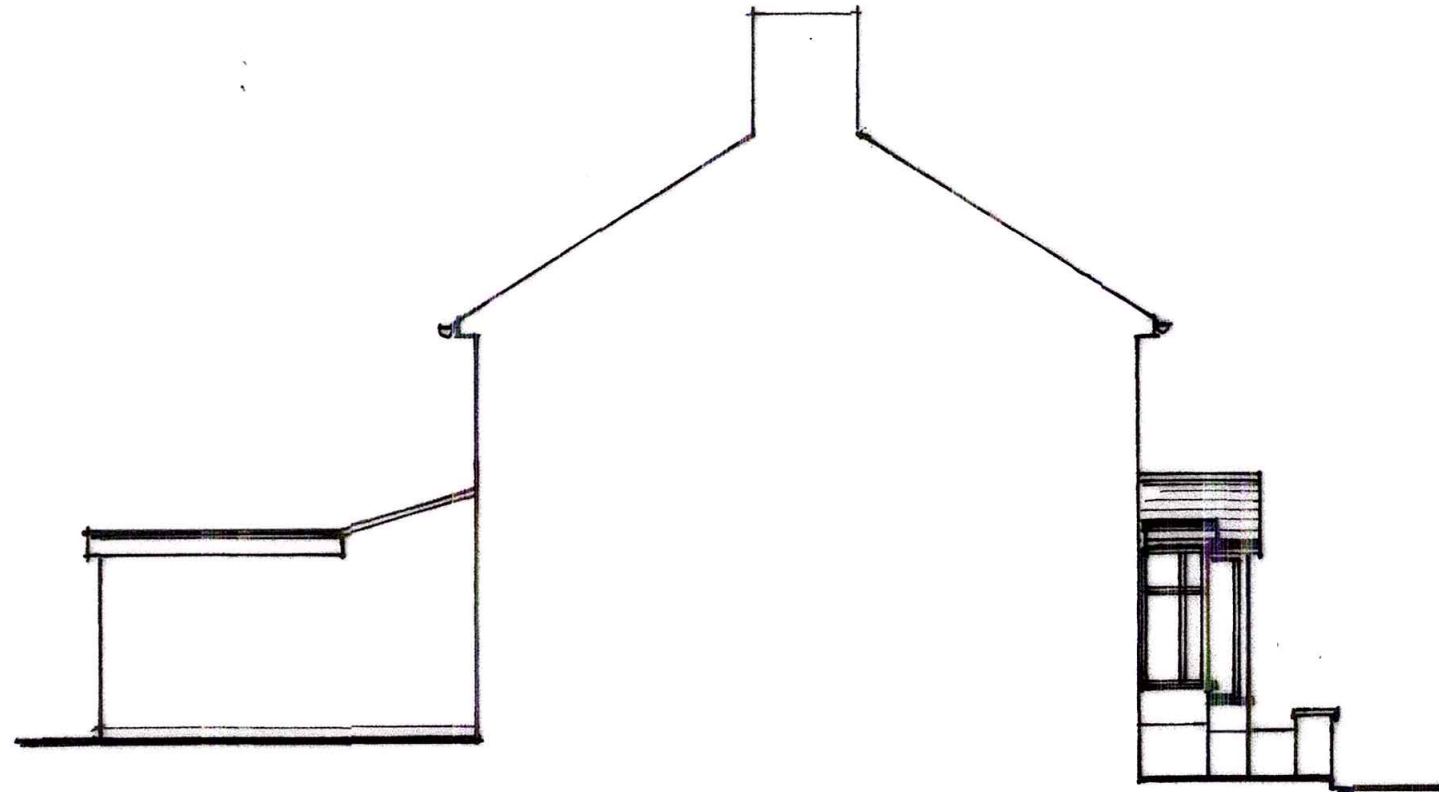

FRONT ELEVATION 1:100

SIDE ELEVATIONS 1:100

REAR ELEVATION 1:100

EXISTING ELEVATIONS

PROPOSED ALTERATIONS TO ROOF INCLUDING A REAR DORMER AT  
NO. 179 VICTORIA ROAD, ST. BUDEAUX, PLYMOUTH, SOUTH DEVON.

DRAWING No. 96:05:2021  
SCALE 1:100 (DO NOT SCALE)