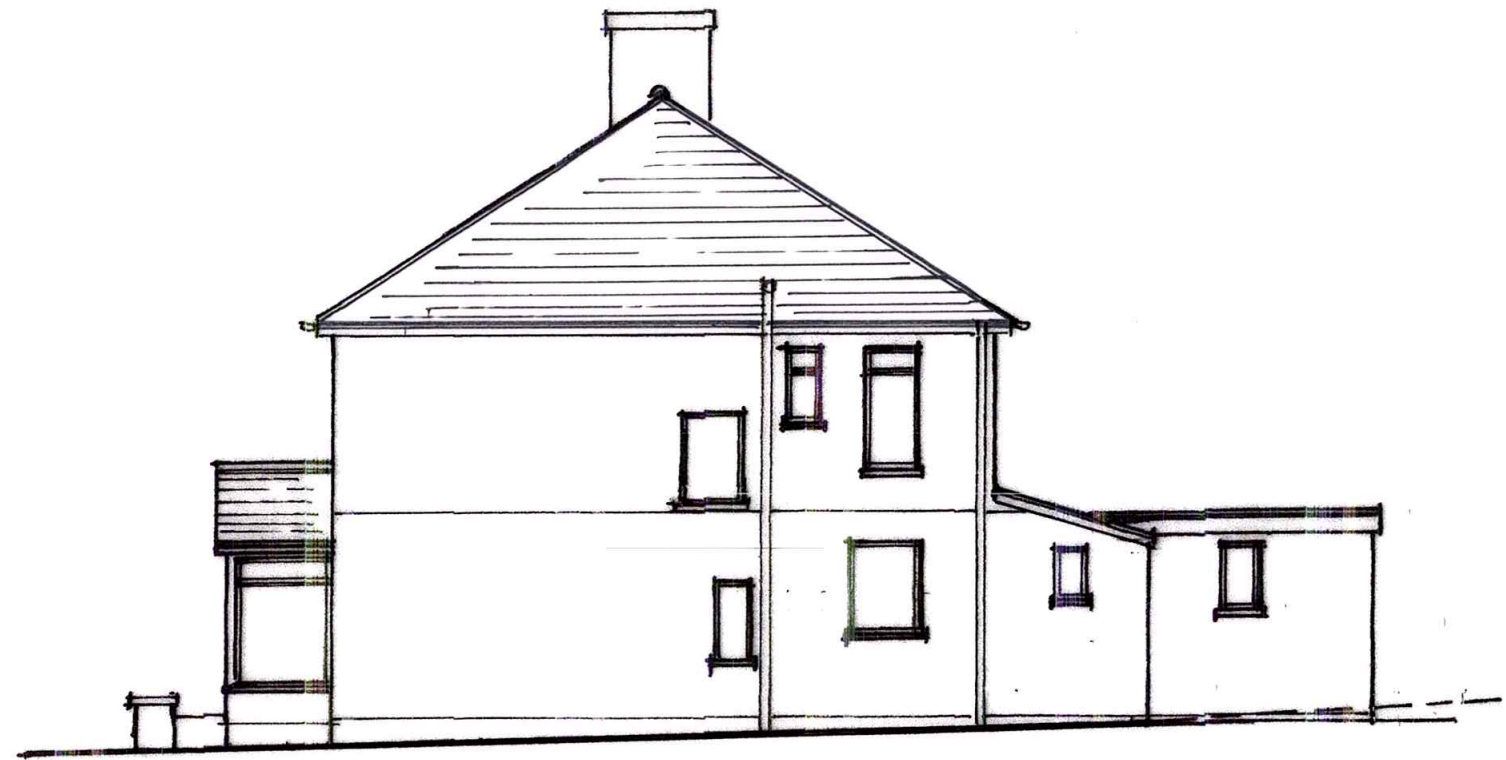

FRONT ELEVATION 1:100

SIDE ELEVATIONS 1:100

REAR ELEVATION 1:100

EXISTING ELEVATIONS

PROPOSED ALTERATIONS TO ROOF INCLUDING A REAR DORMER AT  
NO. 179 VICTORIA ROAD, ST. BUDEAUX, PLYMOUTH, SOUTH DEVON.

DRAWING No. 96:05:2021  
SCALE 1:100 (DO NOT SCALE)