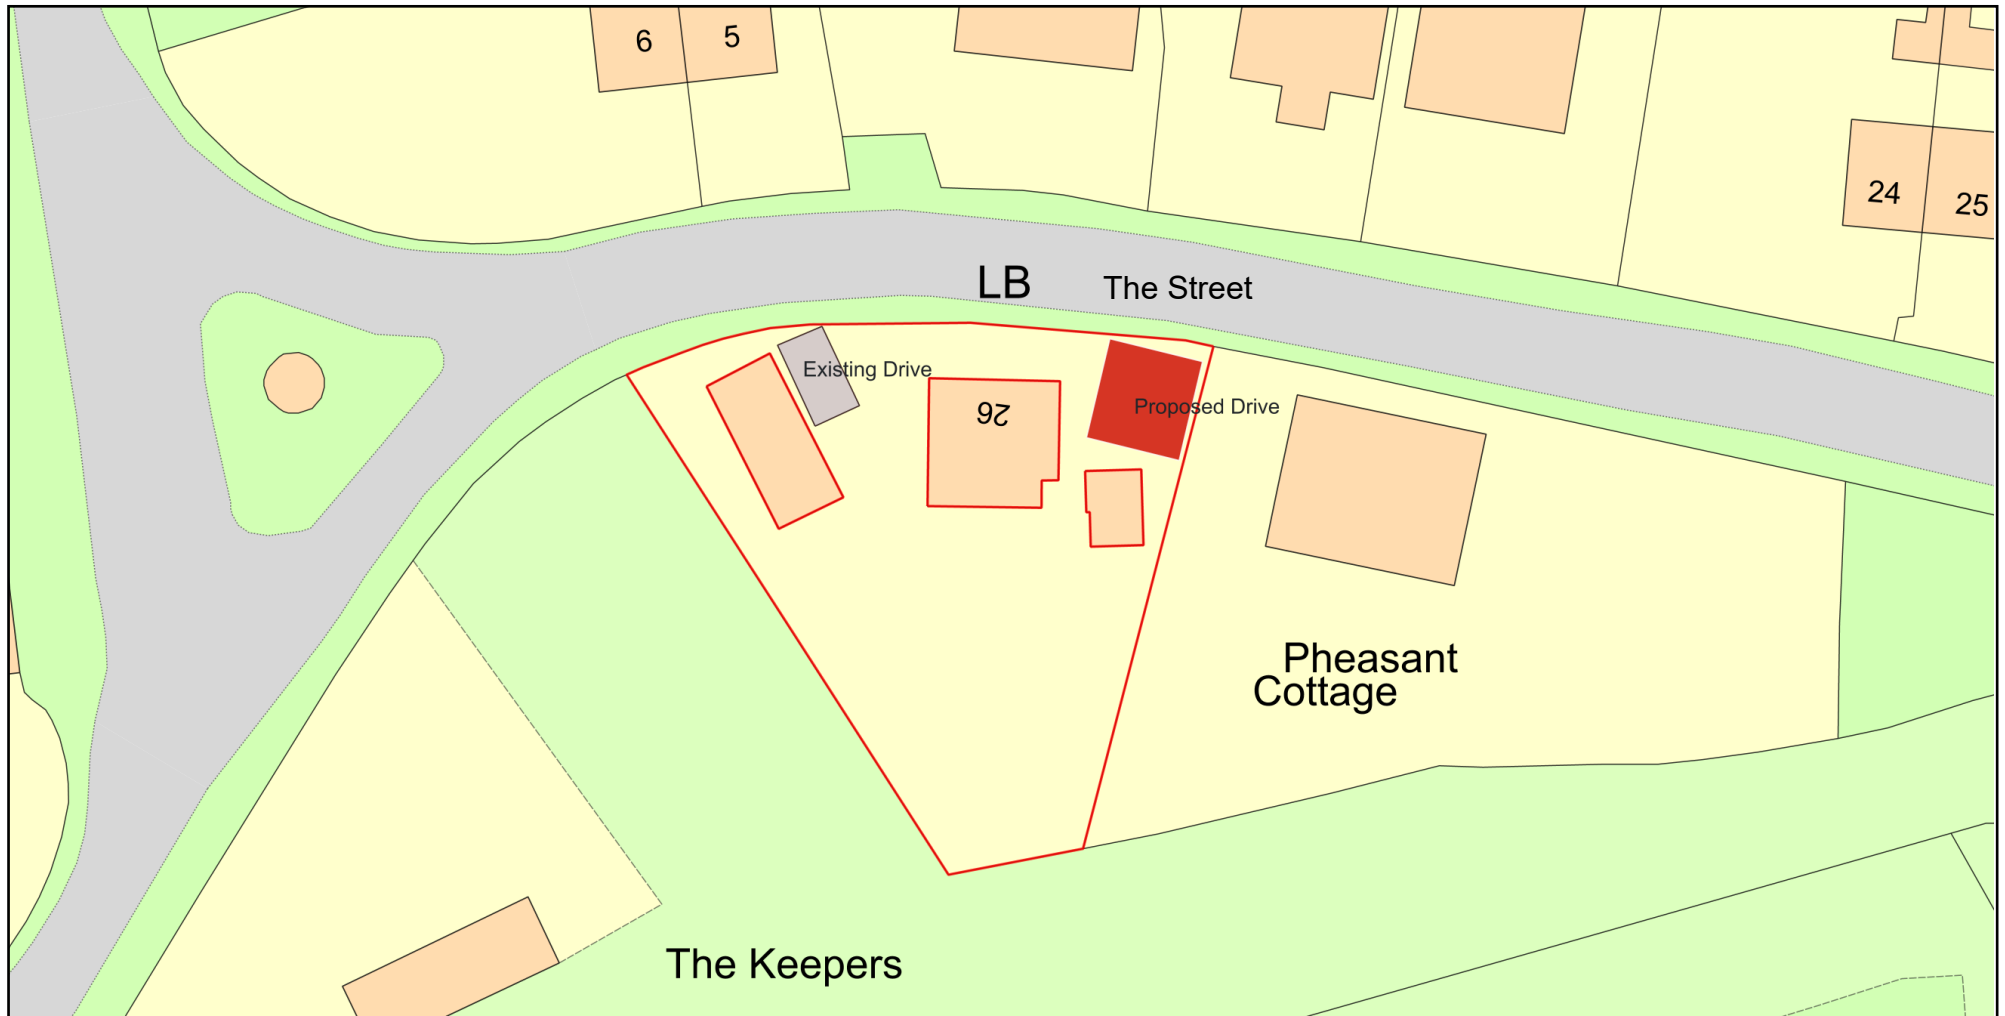

# Old Post Office Thorpe Abbots

Plan Produced for: Robert Coe

Date Produced: 30 Mar 2021

Plan Reference Number: TQRQM21089092815440

Scale: 1:500 @ A4

© Crown copyright and database rights 2019 OS 100042766