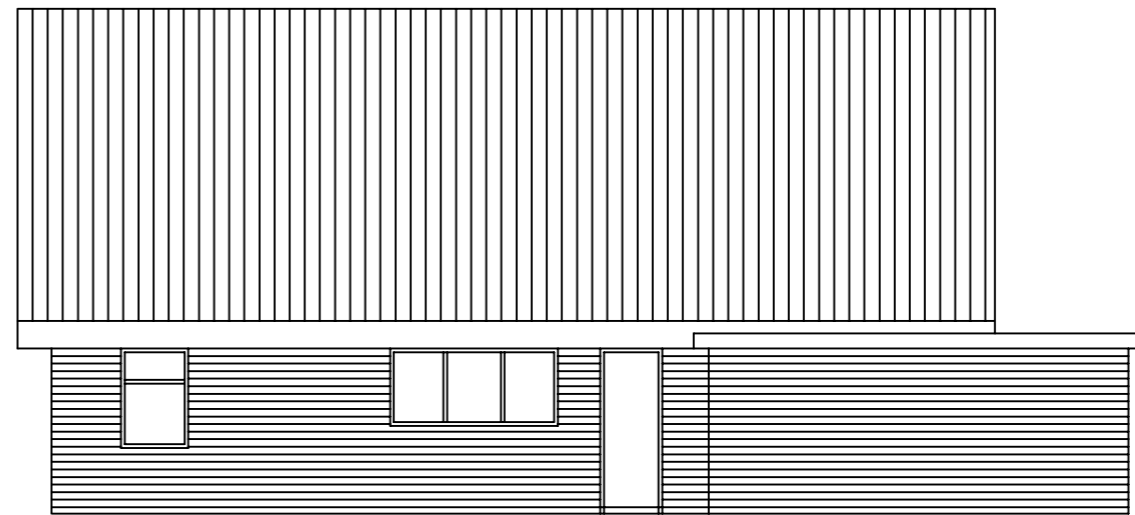

Existing North West (Side) Elevation

Existing South East (Side) Elevation

Existing North East (Rear) Elevation

Existing South West (Front) Elevation

PROJECT TITLE: 28 Brettingham Avunue, NR4 6XG	DRAWING NUMBER: Existing - 04
DRAWING TITLE: Existing Elevations	SCALE: 1:100 DRAWN BY: ZX