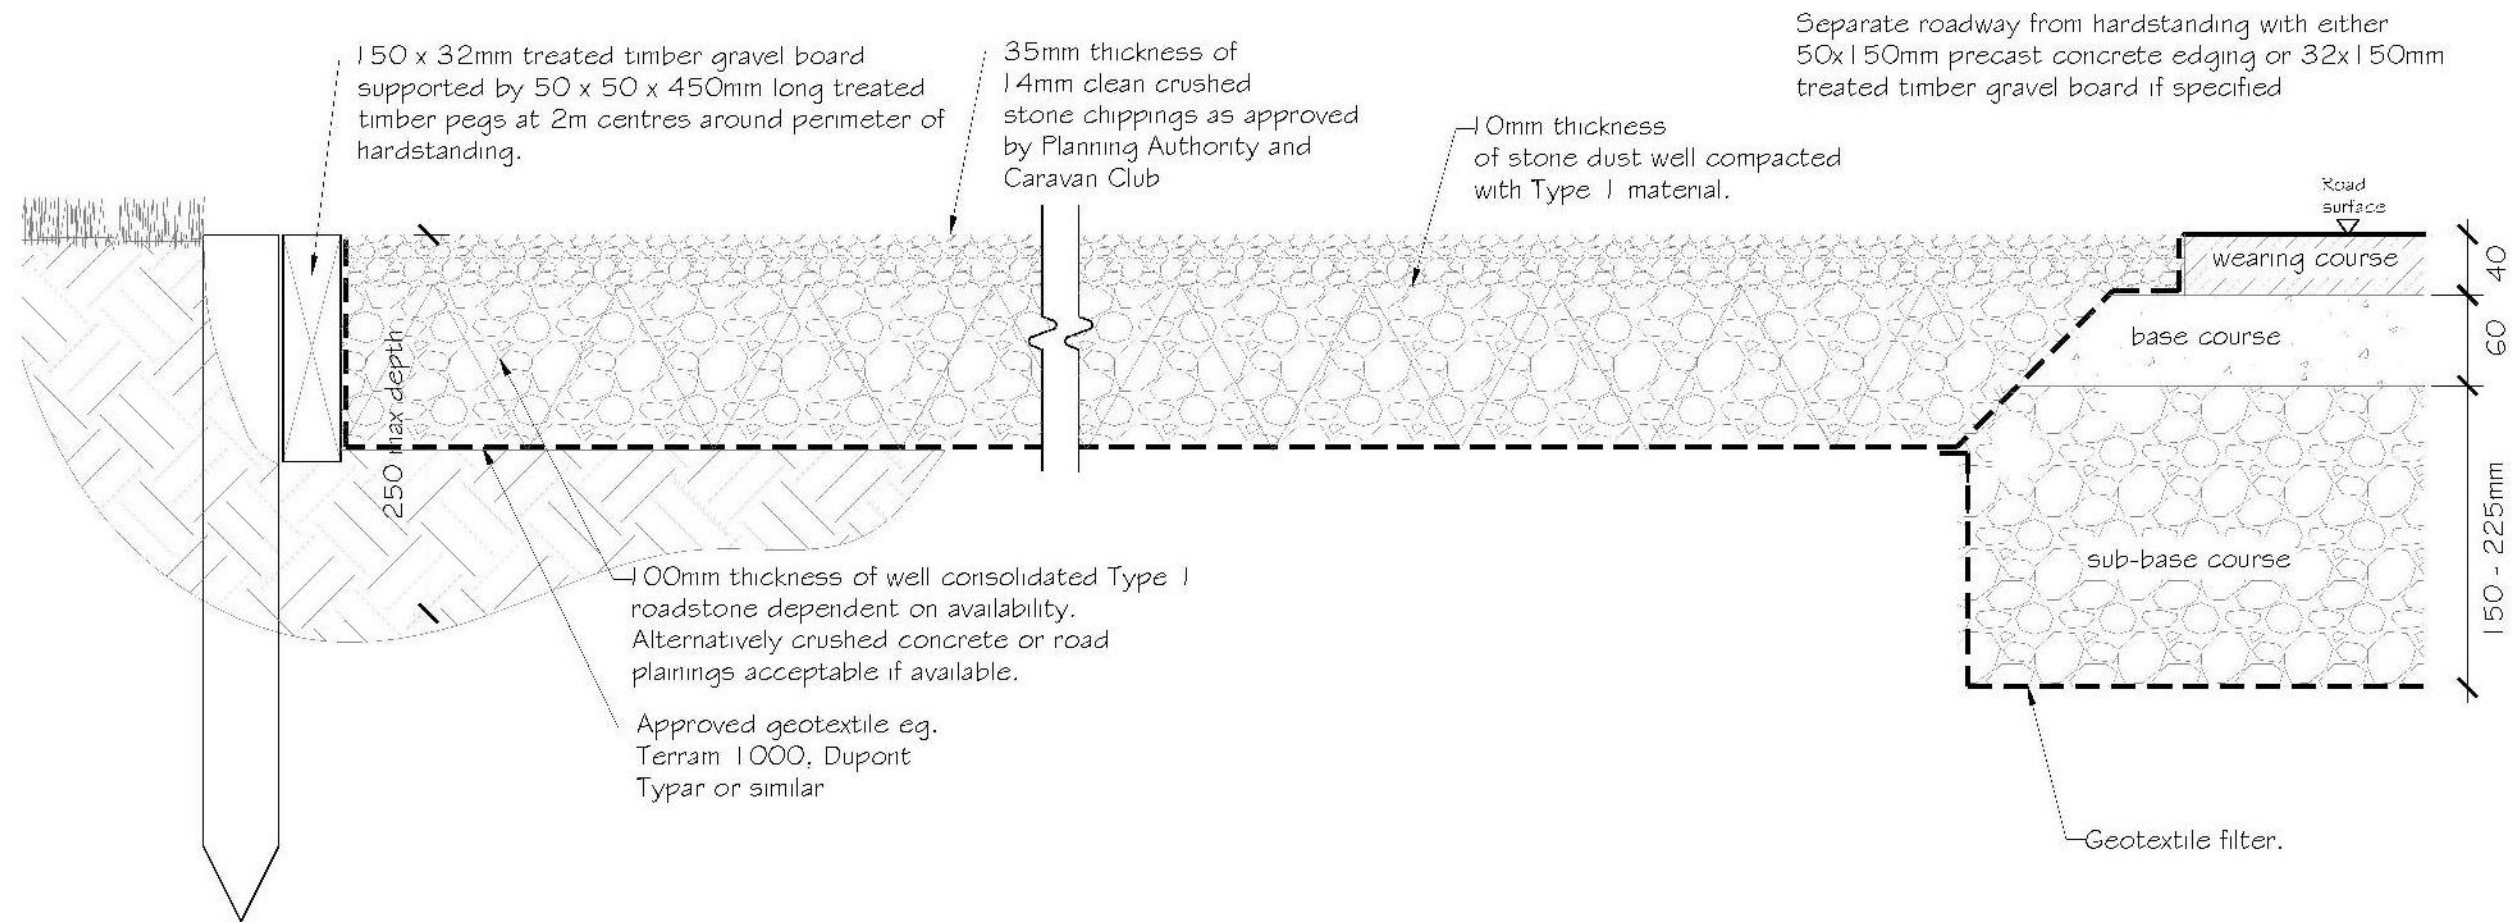

# ALPORT FARM CAMPSITE

TYPICAL HARDSTANDING DETAIL Scale 1:5

PLAN  
Scale 1:100