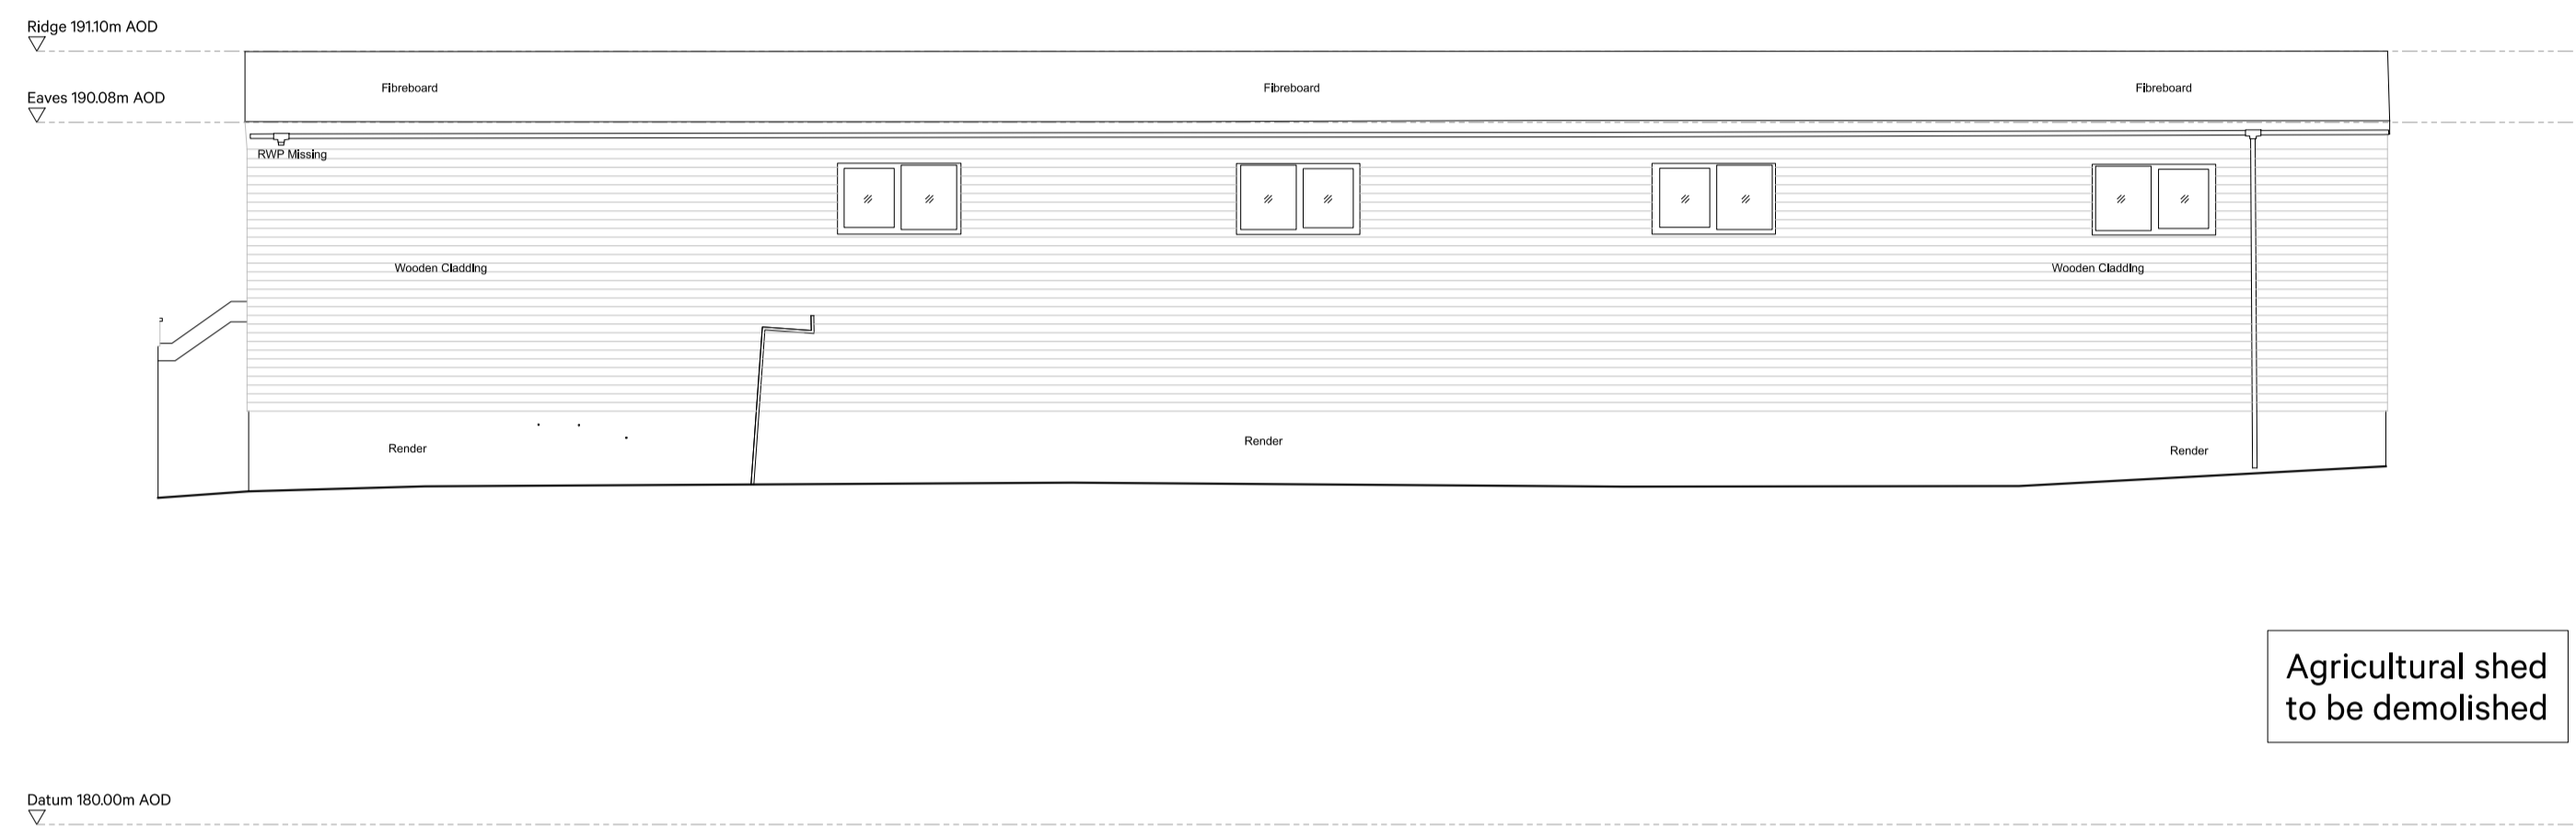

00 Key Plan
Scale: NTS

Agricultural shed to be demolished

01 Agricultural shed - Elevation 01 - As Existing
Scale 1:100 @A1

Agricultural shed to be demolished

02 Agricultural shed - Elevation 02 - As Existing
Scale 1:100 @A1

Agricultural shed to be demolished

03 Agricultural shed - Elevation 03 - As Existing
Scale 1:100 @A1

Agricultural shed to be demolished

04 Agricultural shed - Elevation 04 - As Existing
Scale 1:100 @A1