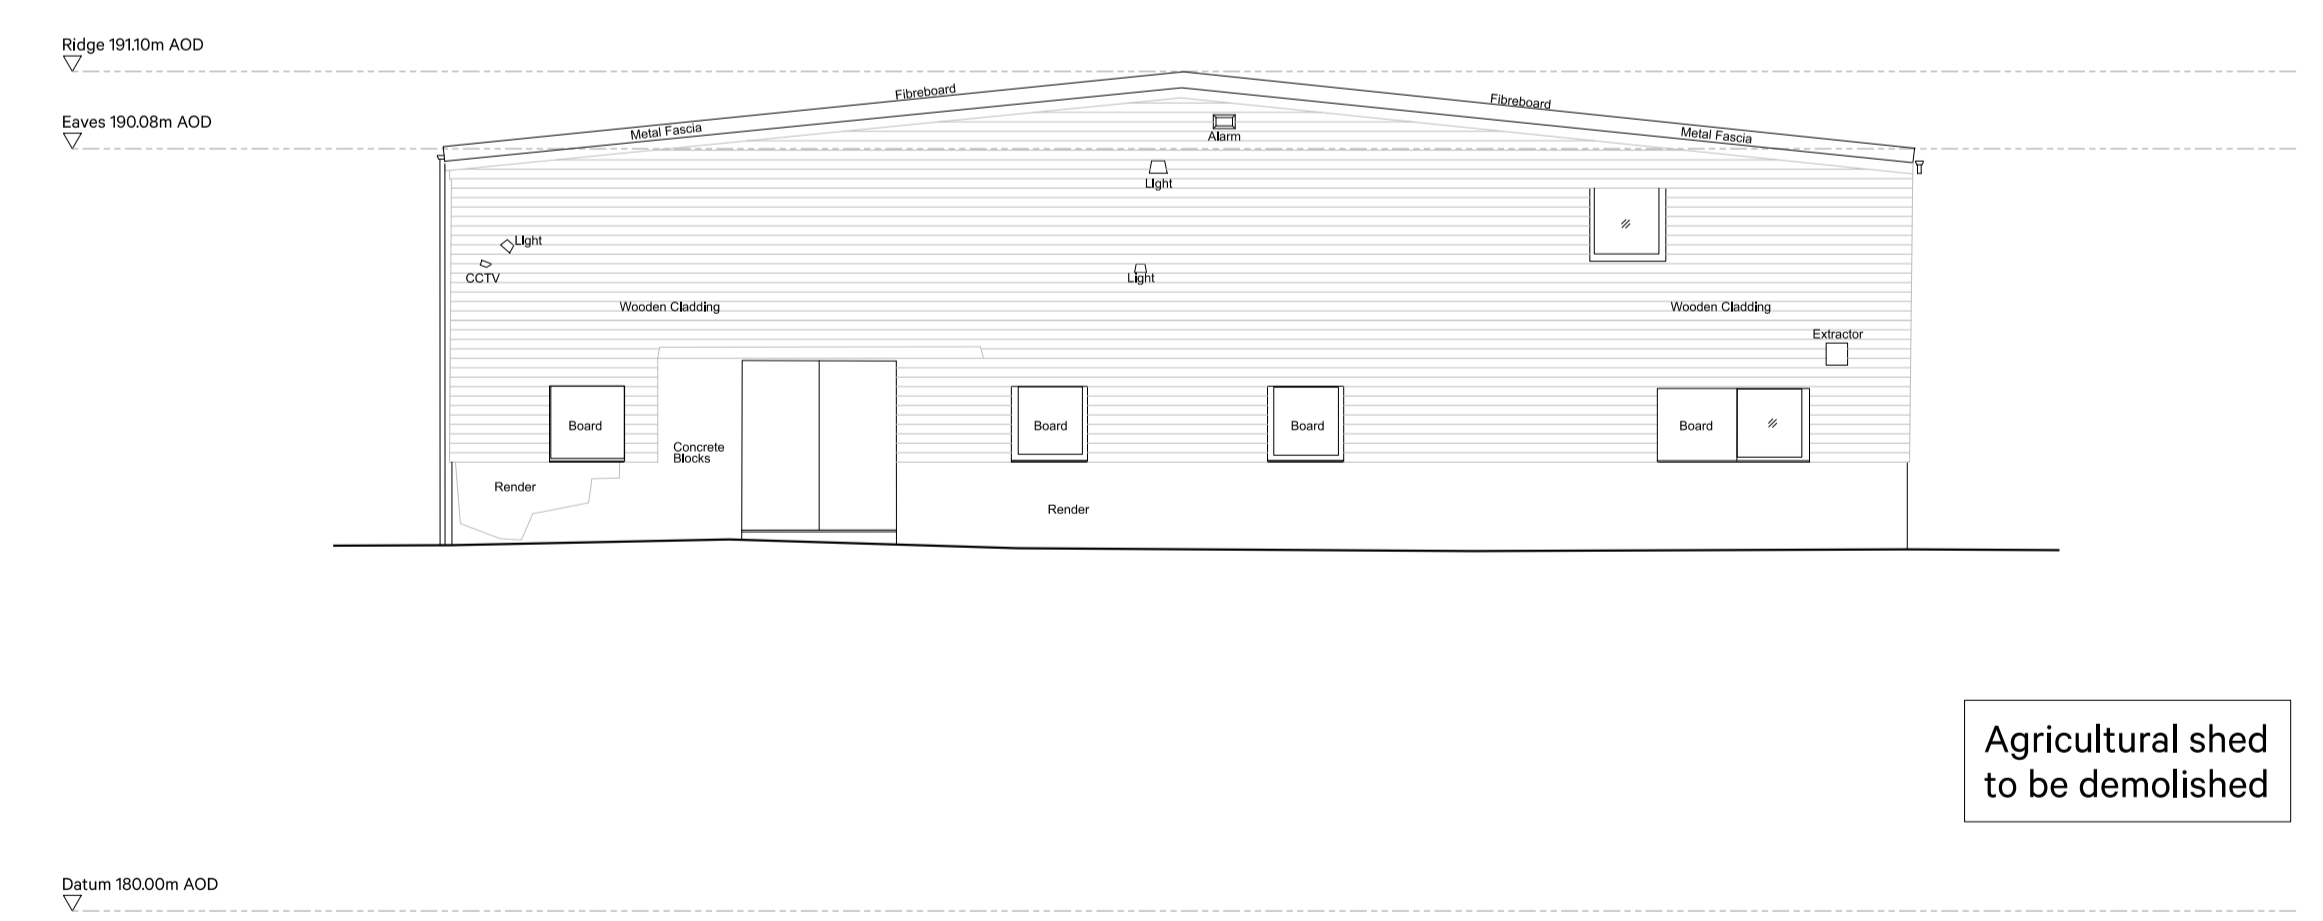

00 Key Plan
Scale: NTS

Agricultural shed to be demolished

01 Agricultural shed - Elevation 01 - As Existing
Scale 1:100 @A1

Agricultural shed to be demolished

02 Agricultural shed - Elevation 02 - As Existing
Scale 1:100 @A1

Agricultural shed to be demolished

03 Agricultural shed - Elevation 03 - As Existing
Scale 1:100 @A1

Agricultural shed to be demolished

04 Agricultural shed - Elevation 04 - As Existing
Scale 1:100 @A1