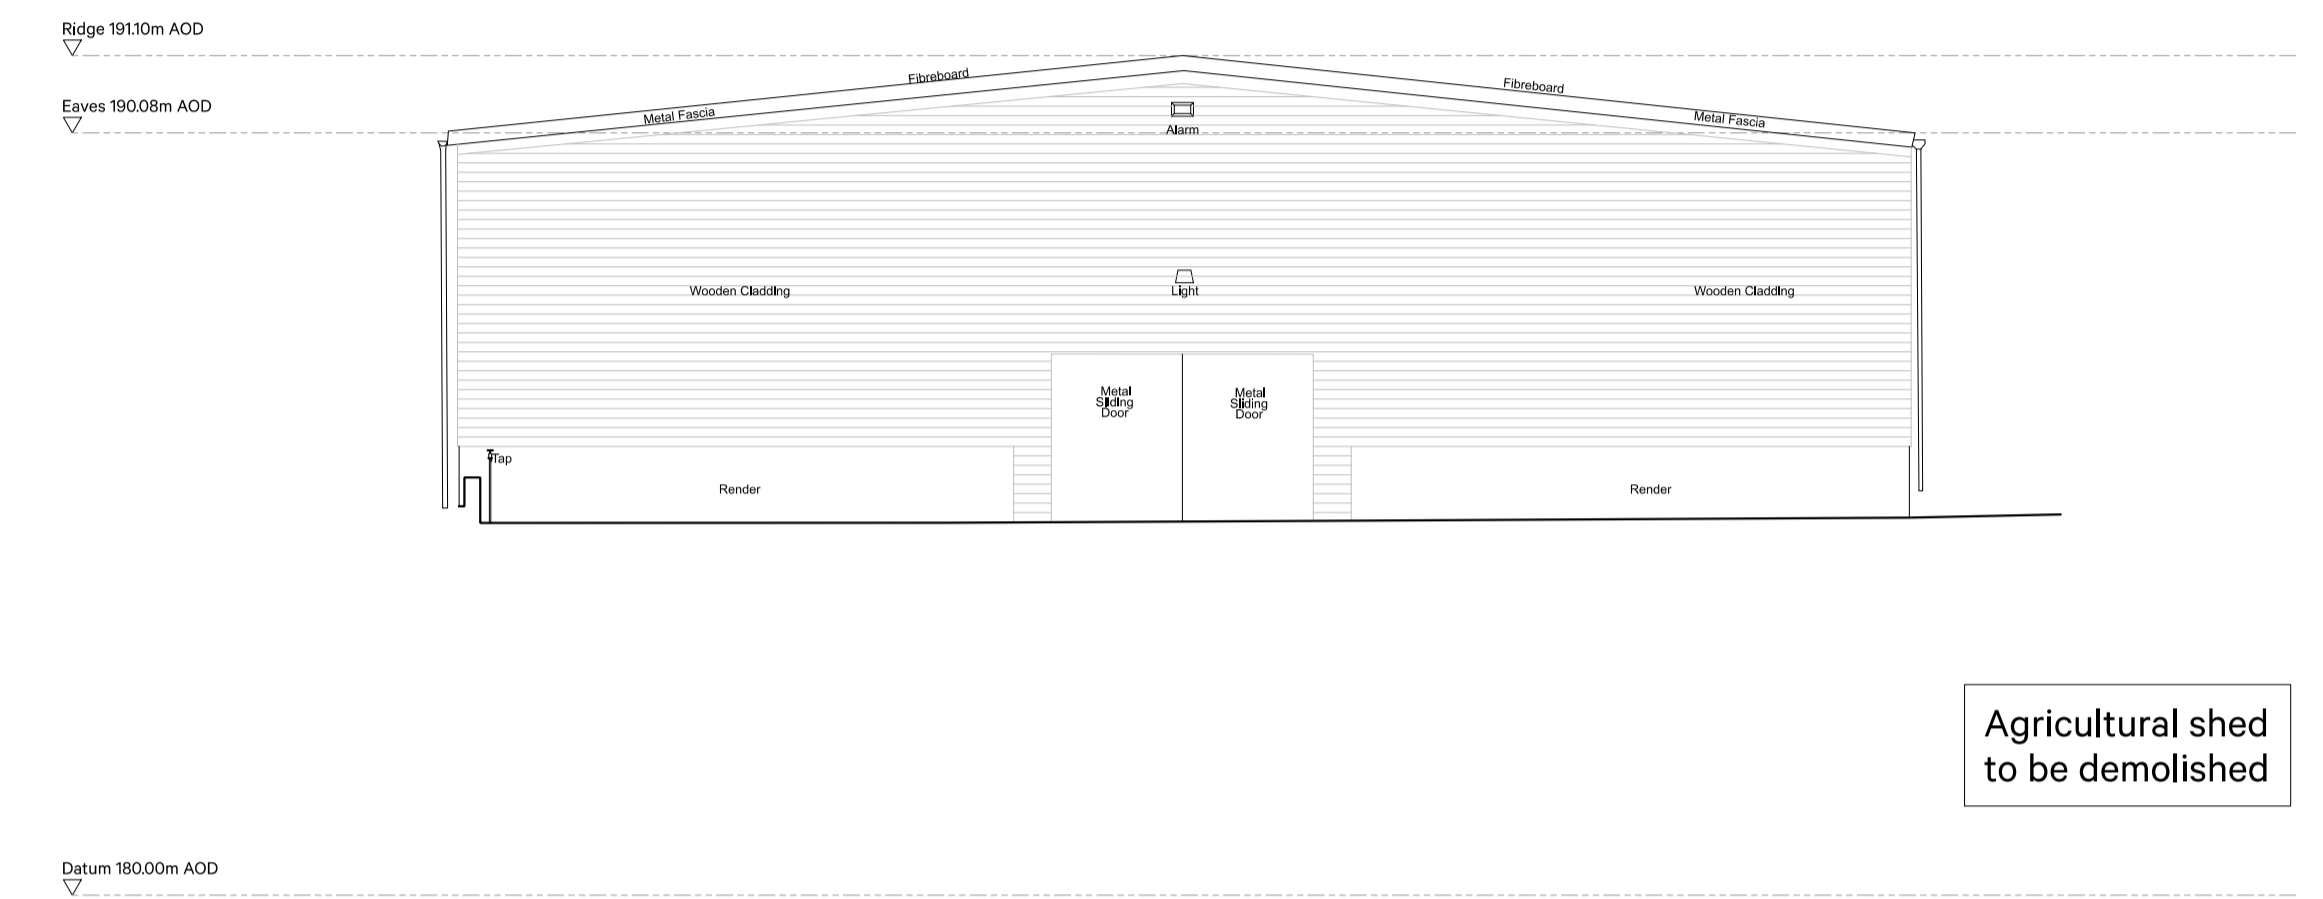

00 Key Plan
Scale: NTS

Agricultural shed to be demolished

01 Agricultural shed - Elevation 01 - As Existing
Scale 1:100 @A1

Agricultural shed to be demolished

02 Agricultural shed - Elevation 02 - As Existing
Scale 1:100 @A1

Agricultural shed to be demolished

03 Agricultural shed - Elevation 03 - As Existing
Scale 1:100 @A1

Agricultural shed to be demolished

04 Agricultural shed - Elevation 04 - As Existing
Scale 1:100 @A1