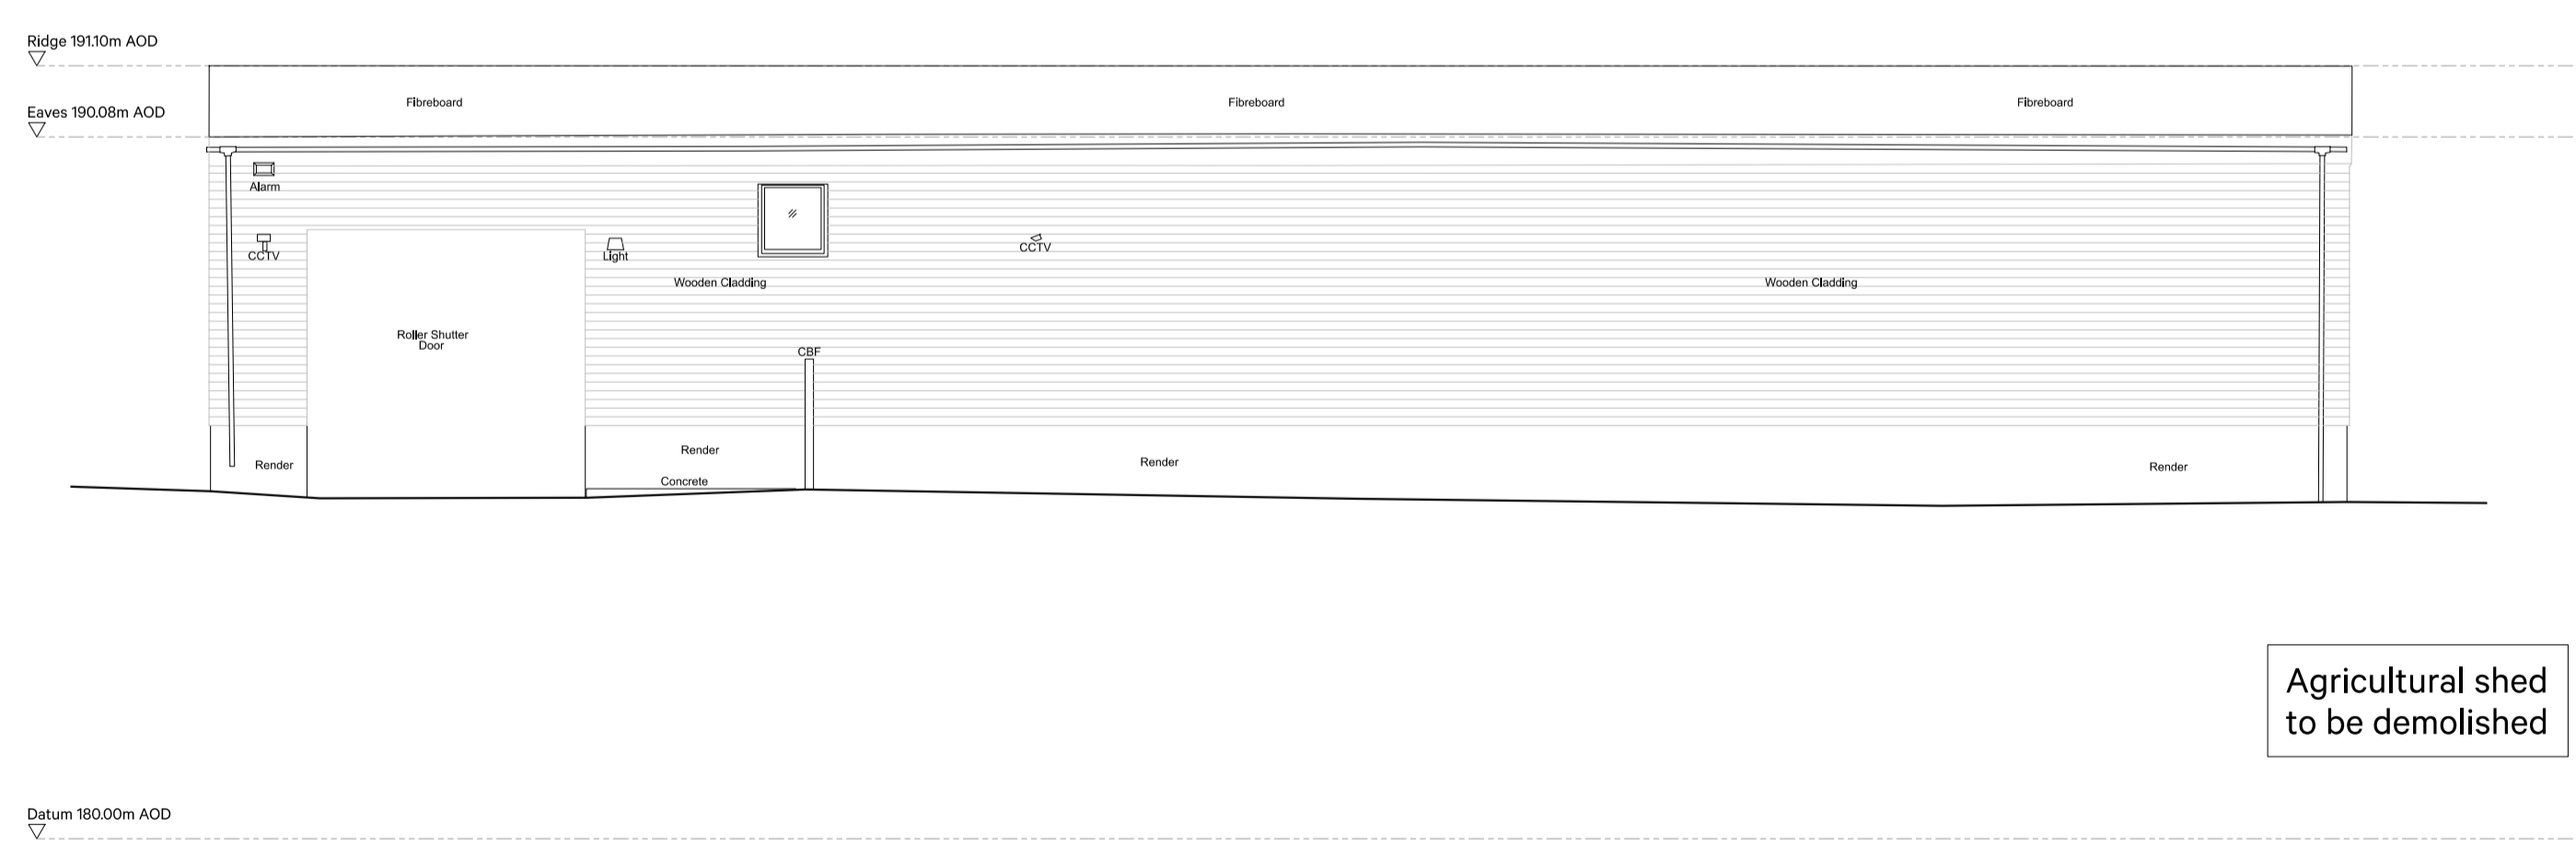

00 Key Plan
Scale: NTS

Agricultural shed to be demolished

01 Agricultural shed - Elevation 01 - As Existing
Scale 1:100 @A1

Agricultural shed to be demolished

02 Agricultural shed - Elevation 02 - As Existing
Scale 1:100 @A1

Agricultural shed to be demolished

03 Agricultural shed - Elevation 03 - As Existing
Scale 1:100 @A1

Agricultural shed to be demolished

04 Agricultural shed - Elevation 04 - As Existing
Scale 1:100 @A1