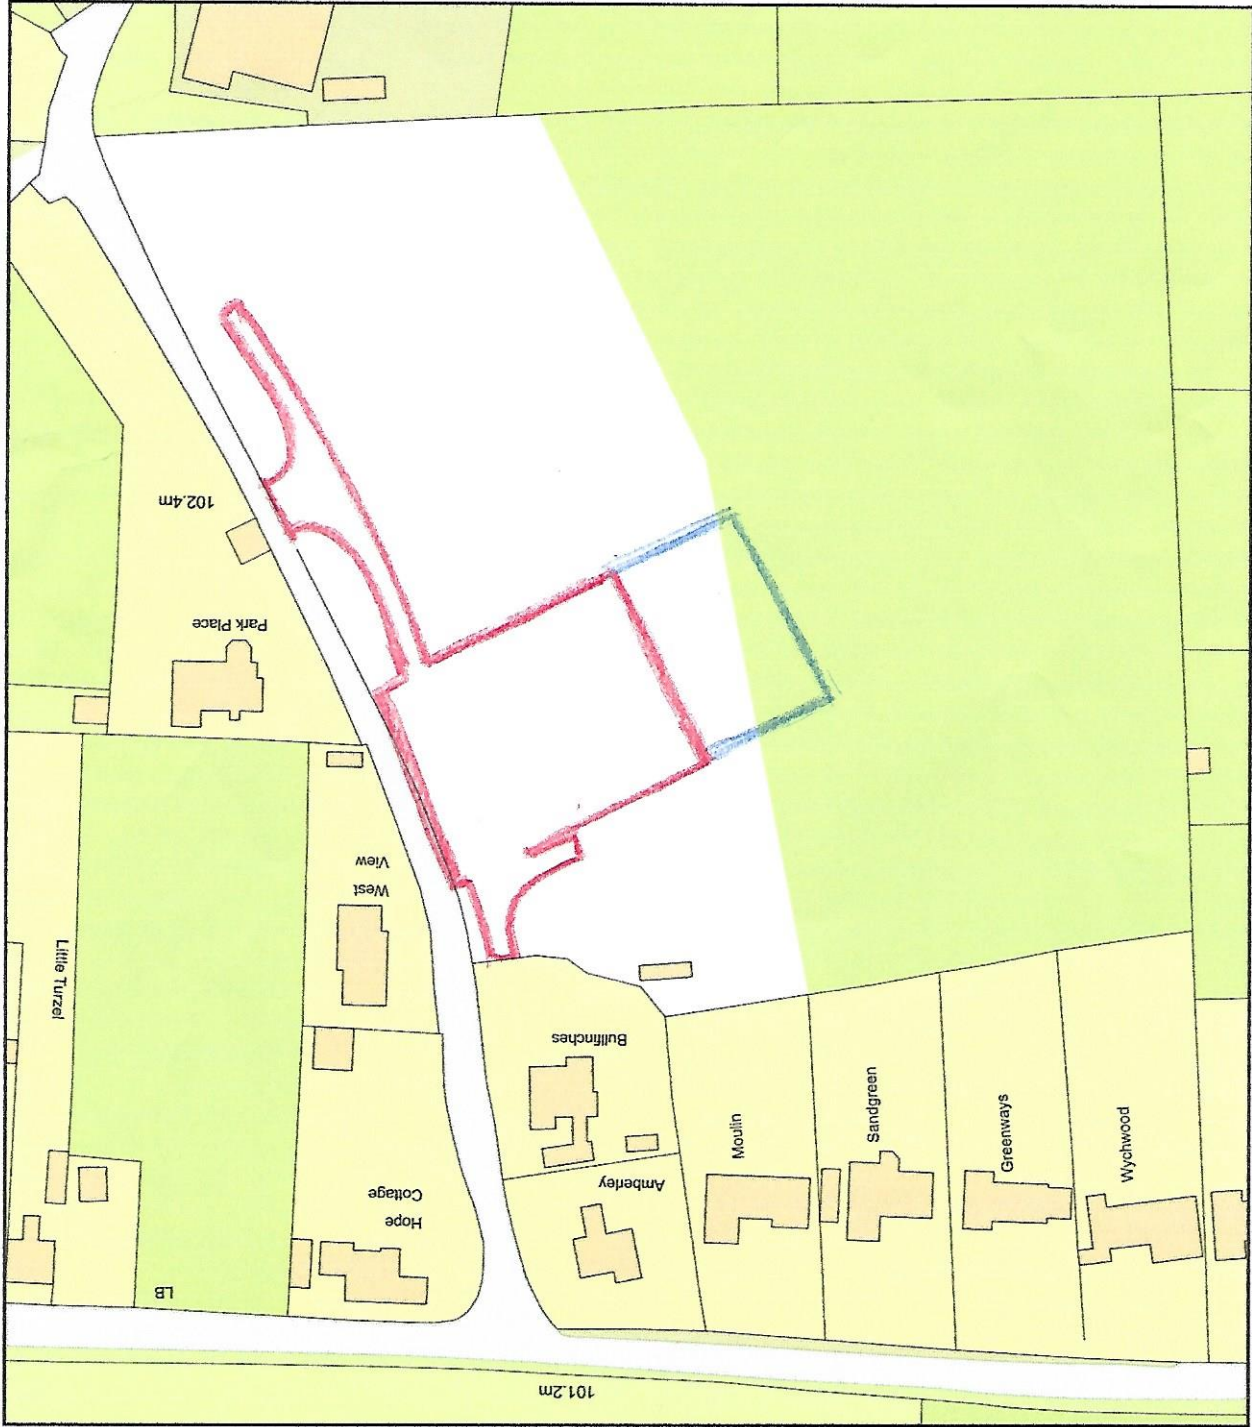

Plot 4 Park Lane Ropley

Plan Produced for: S Bernardez
Date Produced: 30 Mar 2021
Plan Reference Number: TQRQM21089095445395
Scale: 1:1250 @ A4