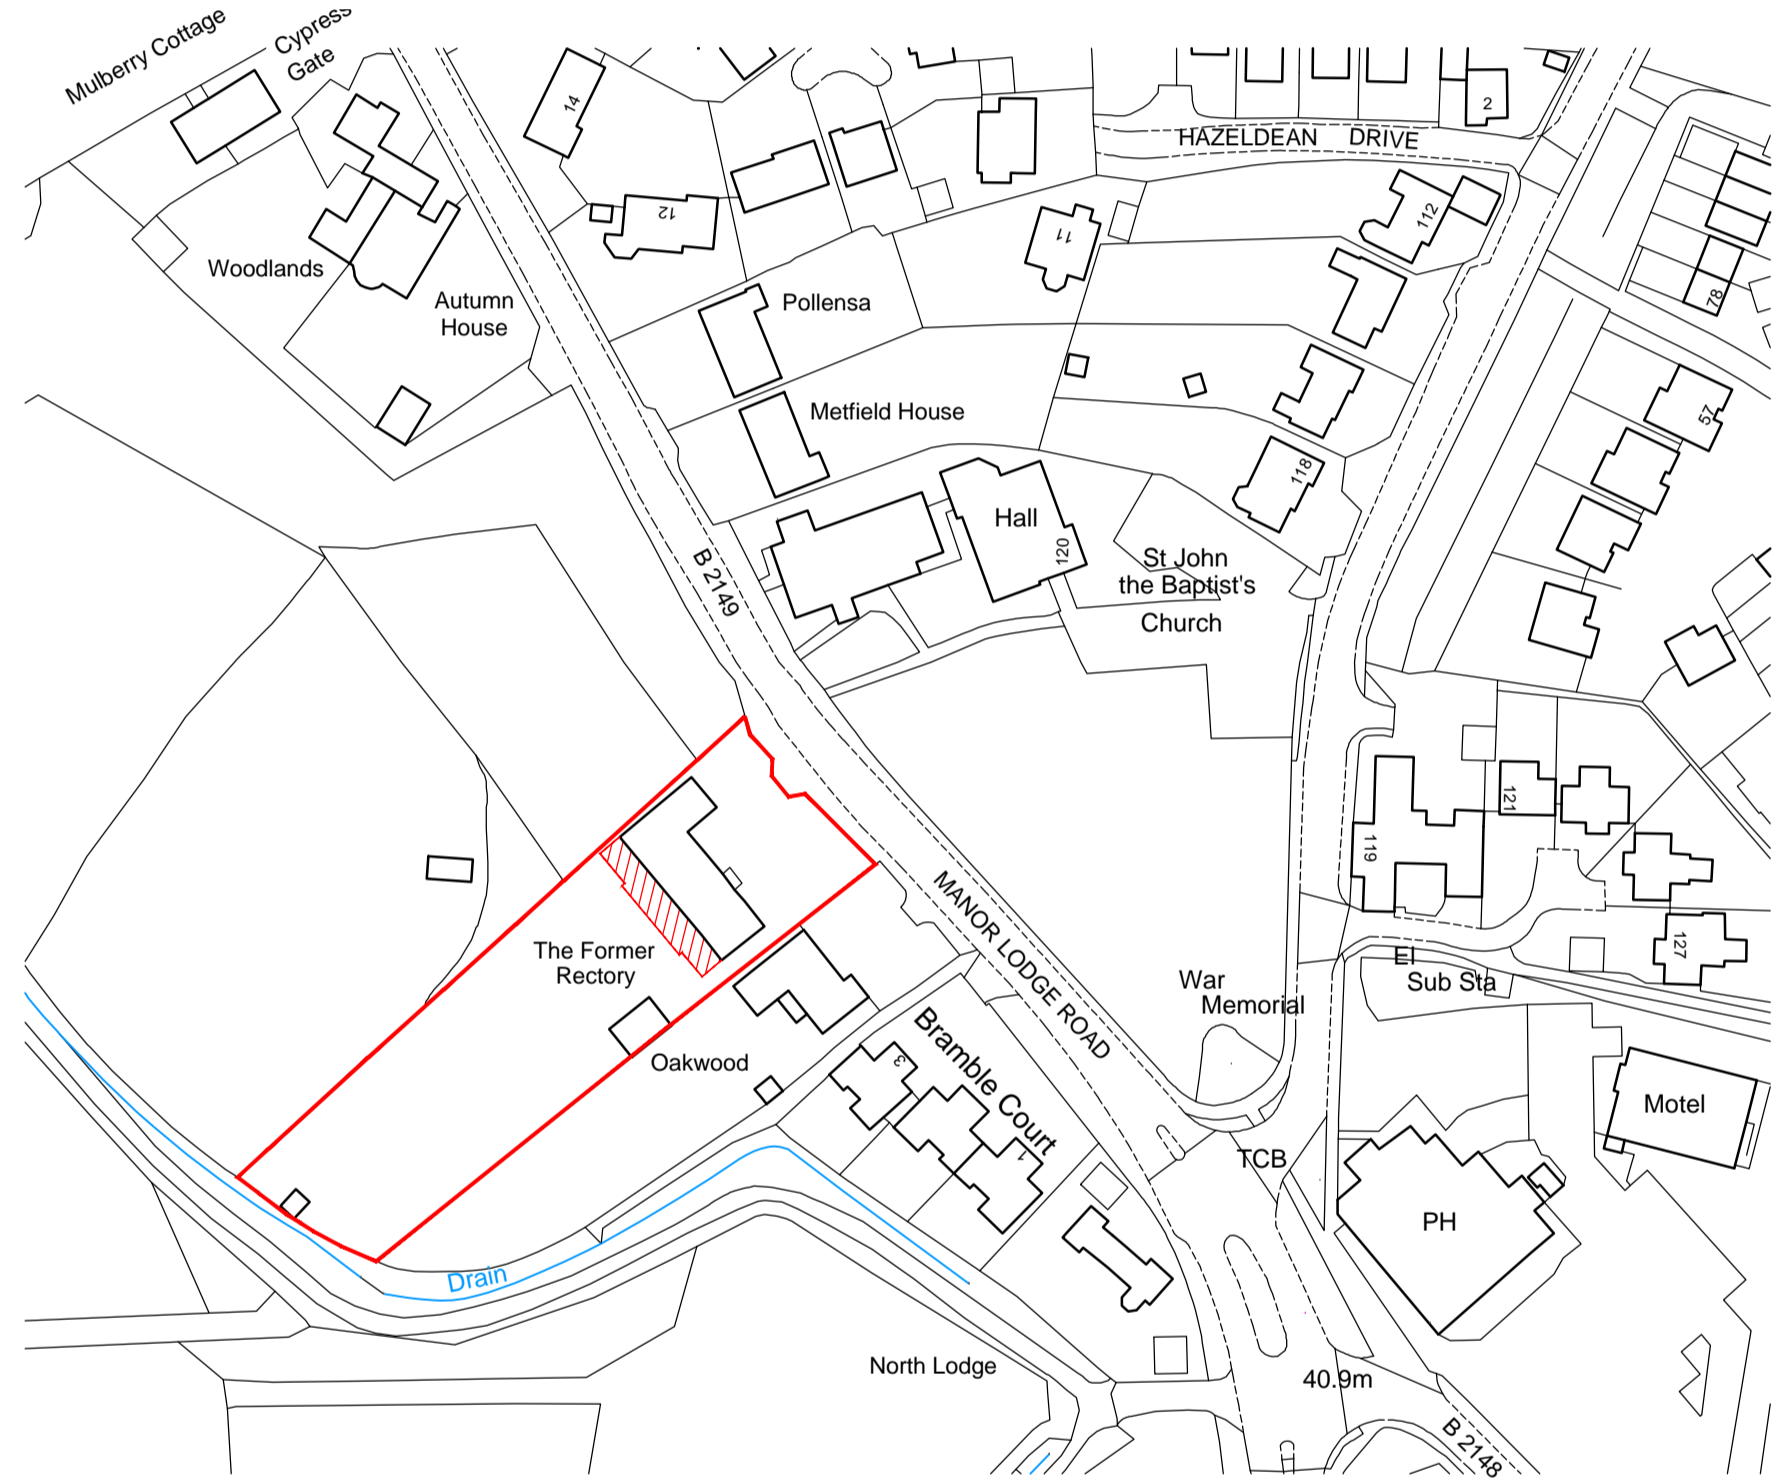

LOCATION PLAN @ 1:1250

REV	Date	Comment	By

GENERAL NOTE:
SETTING OUT TO BE AGREED ON SITE WITH THE PROJECT SUPERVISOR. ALL DIMENSIONS TO BE CHECKED ON SITE BY THE GENERAL CONTRACTOR. DISCREPANCIES TO BE REPORTED IMMEDIATELY TO THE PROJECT SUPERVISOR.

Block and Location Plan
Drawn by: --
Scale: APD
Checked by: --

Tony & Helen Smith
Manor Lodge Road
Rowlands Castle

The Former Rectory

20-1845 030

Mitchell Evans
90 / Meadow
Godalming
GU7 3HY
01483 453 453