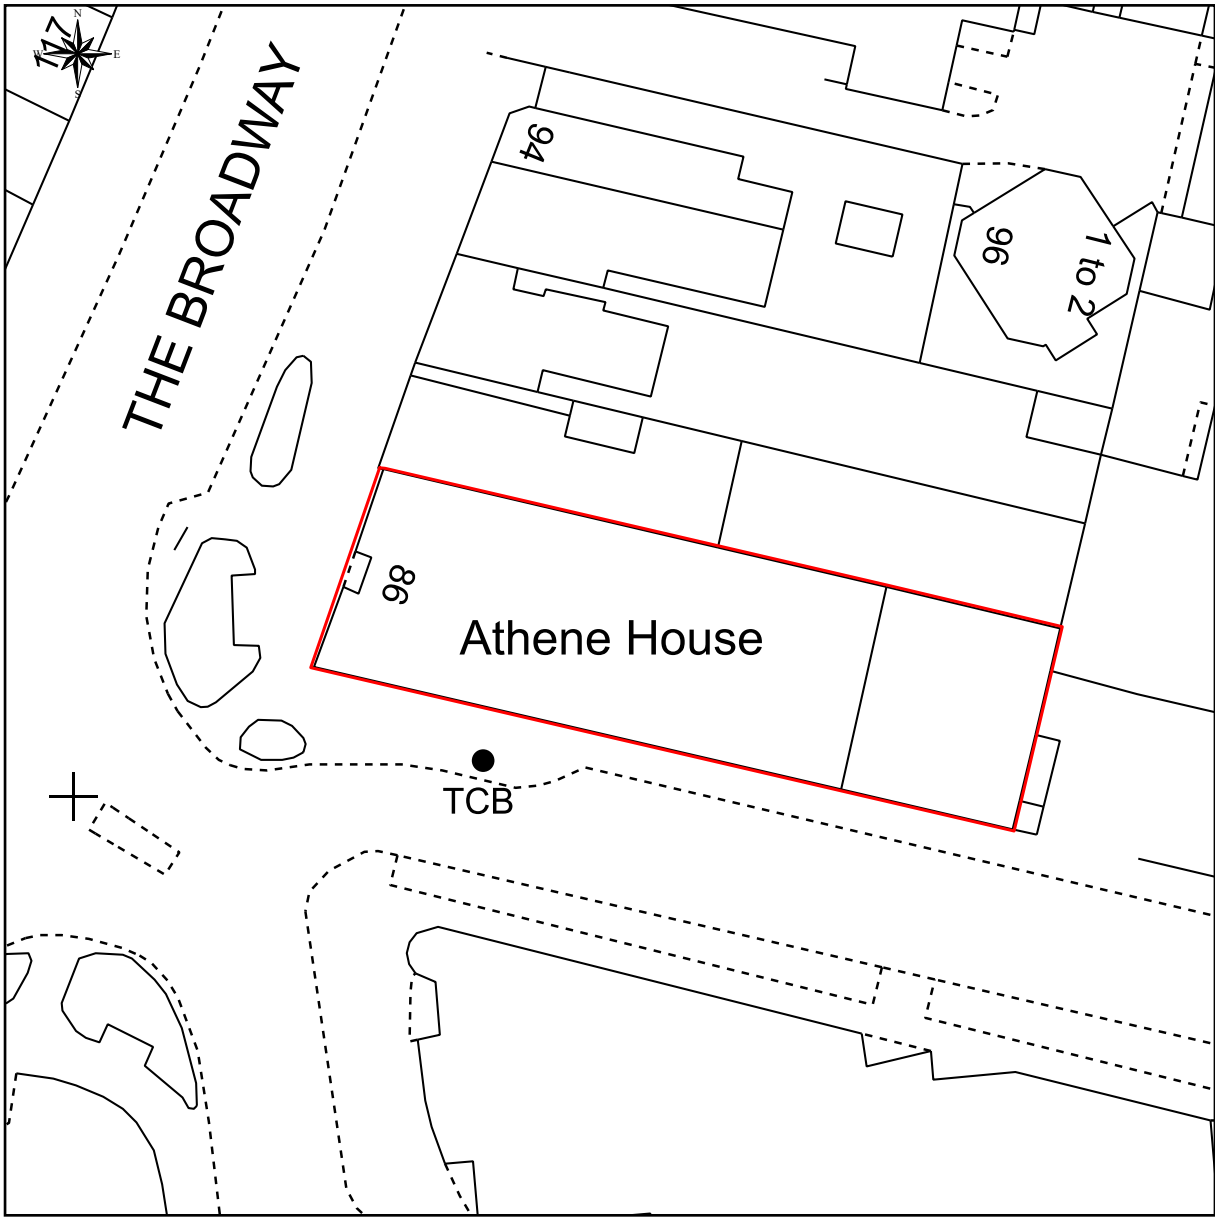

Site Plan/Block Plan near NW7 3TD

This Plan includes the following Licensed Data: OS MasterMap, Black and White Site Plan/Block Plan by the Ordnance Survey National Geographic Database and incorporating surveyed revision available at the date of production. Reproduction in whole or in part is prohibited without the prior permission of Ordnance Survey. The representation of a road, track or path is no evidence of a right of way. The representation of features, as lines is no evidence of a property boundary. © Crown copyright and database rights, 2021. Ordnance Survey 0100031673

0m 5m 10m 15m 20m 25m 30m 35m 40m

Scale: 1:500, paper size: A4

emapsite[™]
plans