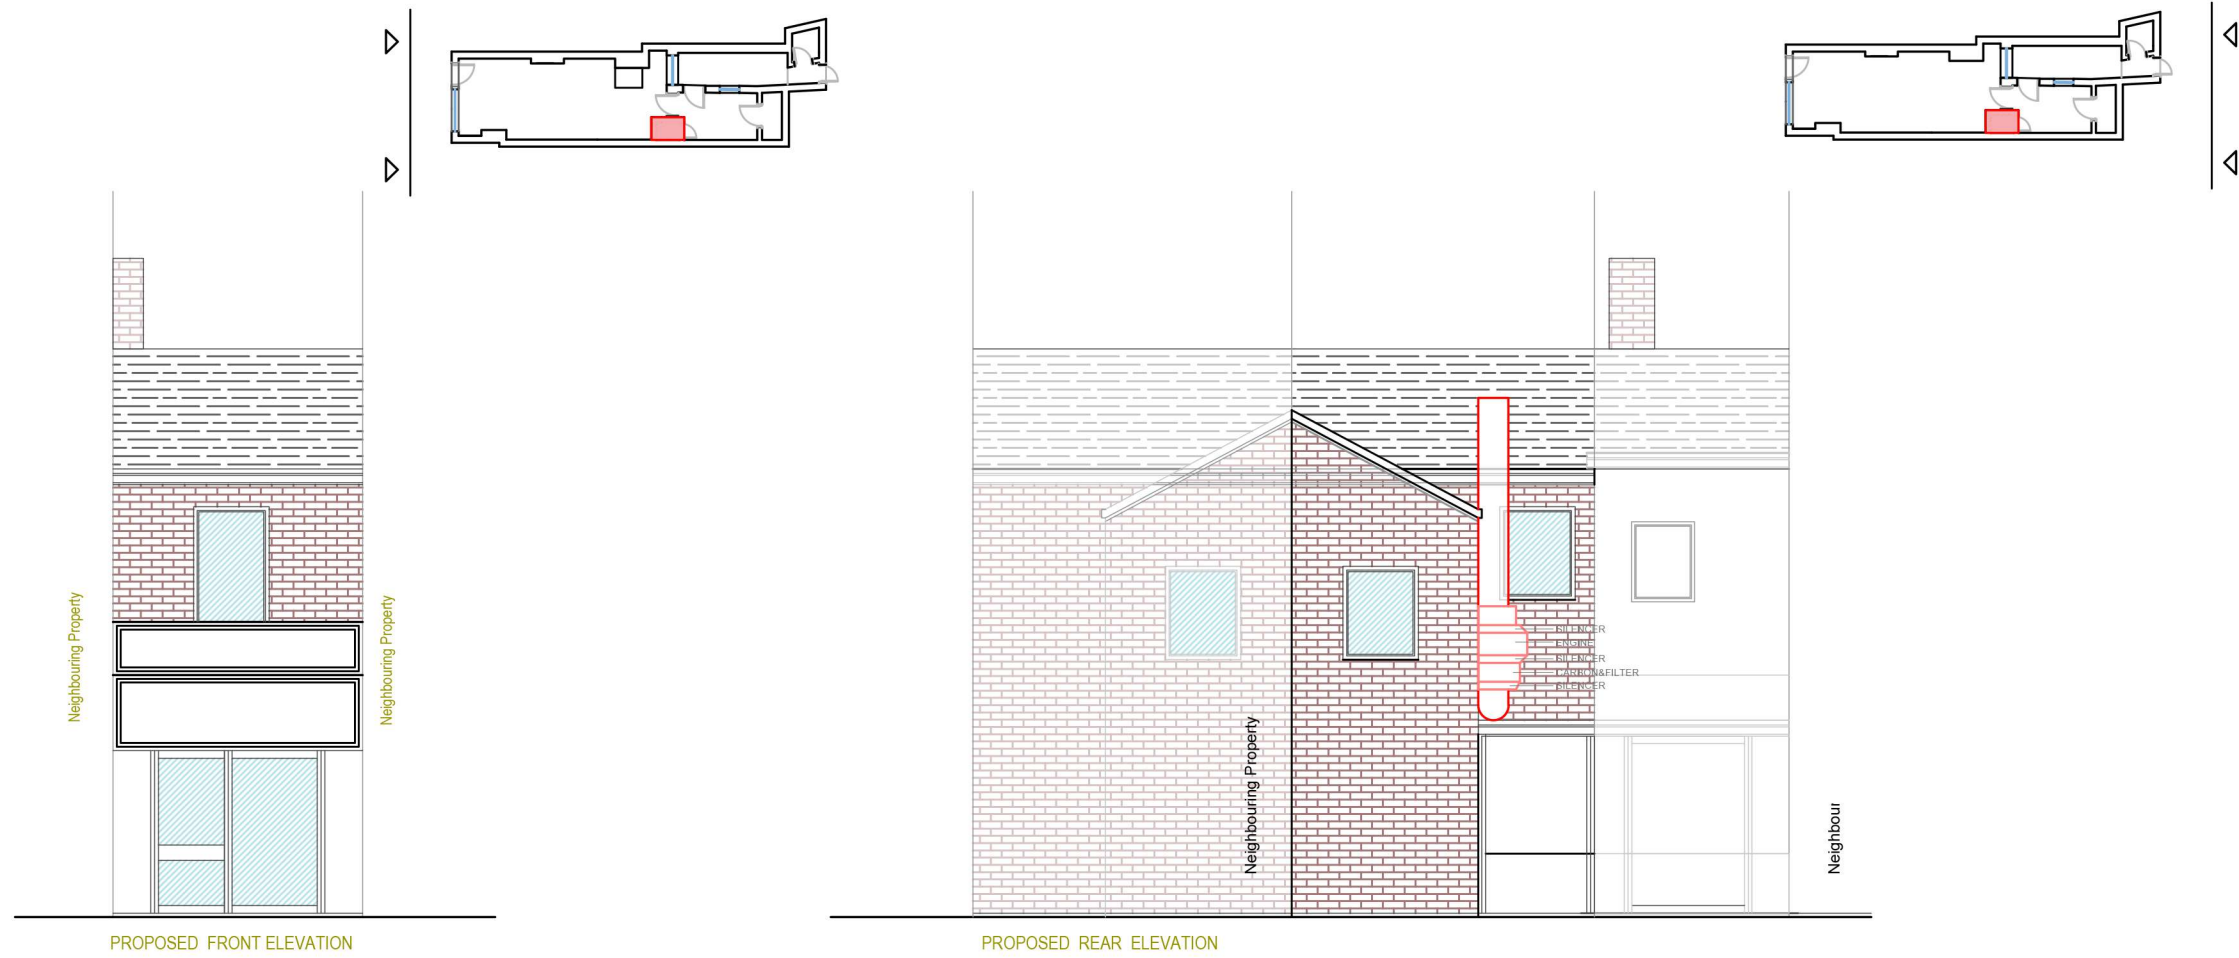

Dwg.no: 01
 scale 1:100

DATE March 2021

BEST DECOR LONDON
84 UXBRIDGE ROAD
LONDON ENGLAND
W13 8RA
07563 288824
bestdecorlondon@gmail.com

PROPOSED GROUND FLOOR VENTILATION PLAN

Address:
49 Midland Road, NN8 1HF

Proposed installation of extraction flue
system for the restaurant .

Dwg.no: 02

DATE March 2021