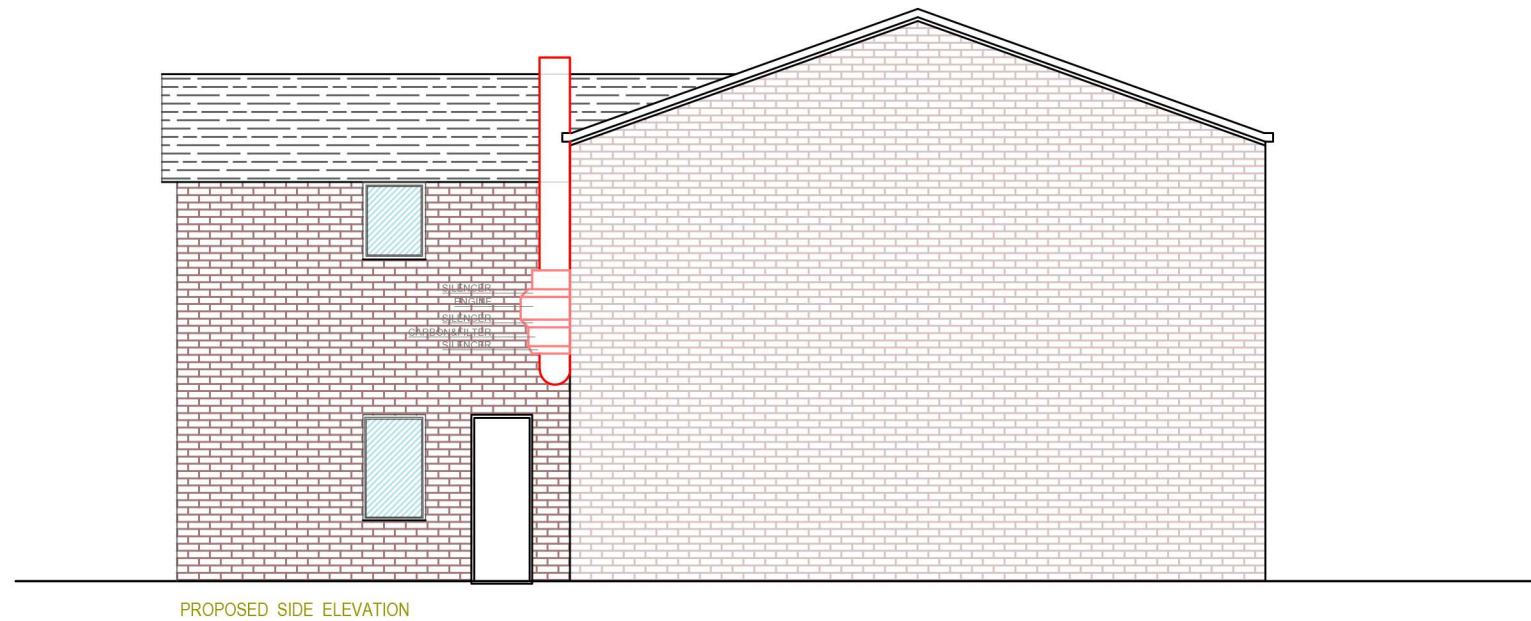

Dwg.no: 01
 scale 1:100

DATE March 2021

BEST DECOR LONDON
84 UXBRIDGE ROAD
LONDON ENGLAND
W13 8RA
07563 288824
bestdecorlondon@gmail.com

PROPOSED GROUND FLOOR VENTILATION PLAN

Address:
49 Midland Road, NN8 1HF