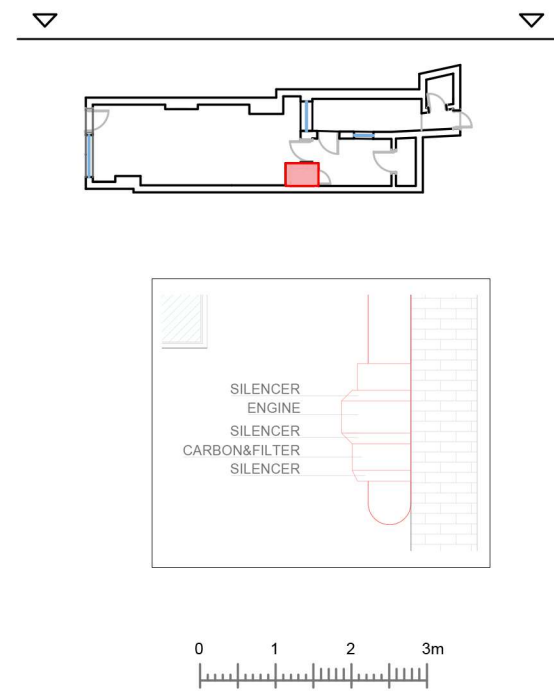

Dwg.no: 01
 scale 1:100

DATE March 2021

BEST DECOR LONDON
84 UXBRIDGE ROAD
LONDON ENGLAND
W13 8RA
07563 288824
bestdecorlondon@gmail.com

PROPOSED GROUND FLOOR VENTILATION PLAN

Address:
49 Midland Road, NN8 1HF