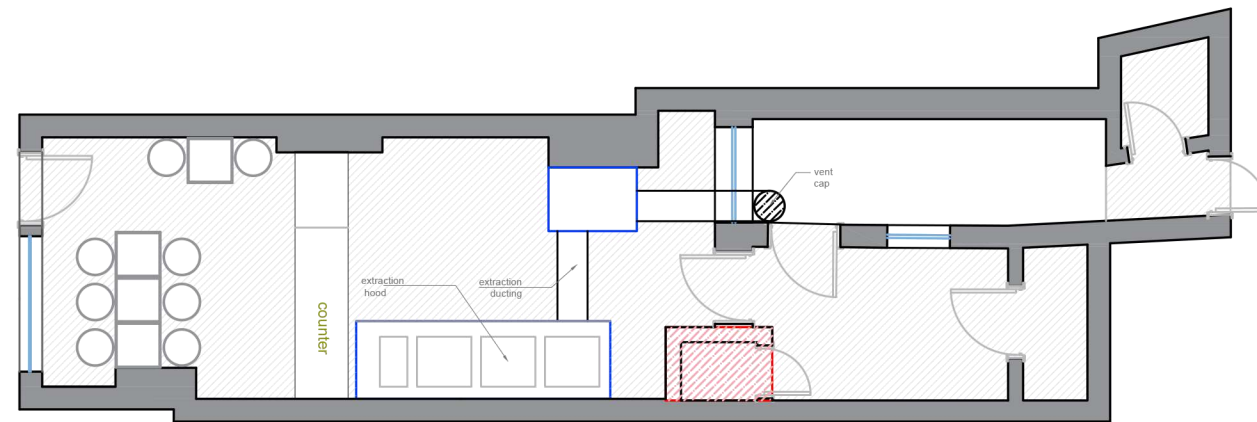

Dwg.no: 01
 scale 1:100

DATE March 2021

BEST DECOR LONDON
84 UXBRIDGE ROAD
LONDON ENGLAND
W13 8RA
07563 288824
bestdecorlondon@gmail.com

PROPOSED GROUND FLOOR VENTILATION PLAN

Address:
49 Midland Road, NN8 1HF

Proposed installation of extraction flue
system for the restaurant .

Dwg.no: 02

DATE March 2021