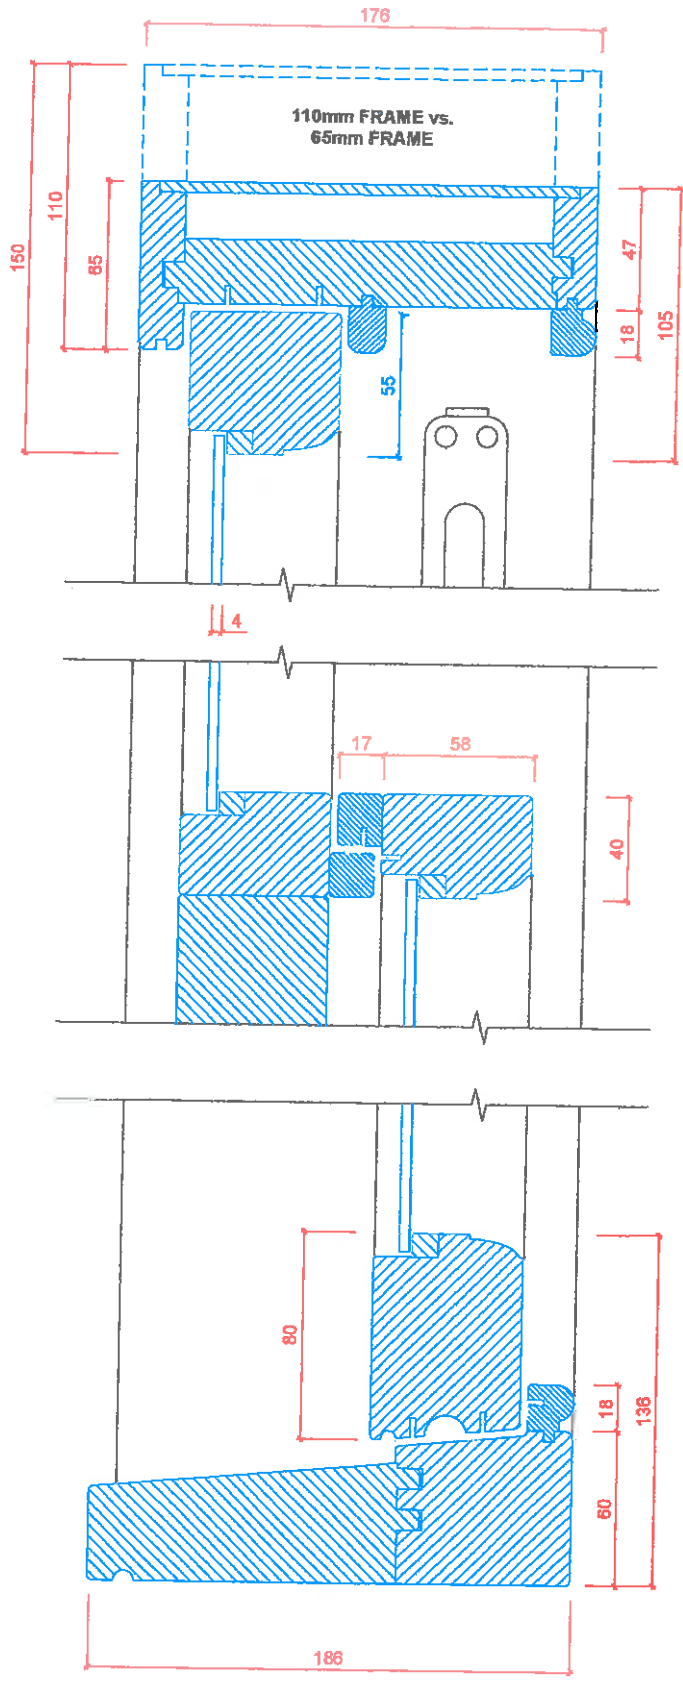

TOLERANCES UNLESS OTHERWISE SPECIFIED ALL DIMENSIONS IN MM ALL LINEAR DIMENSIONS ±0.4 ALL ANGLE DIMENSIONS ±0.5° BREAK ALL SHARP EDGES 0.5	PRODUCT RANGE: 176mm BOX SASH (Ovolo) 4mm Putty Glazed
	TITLE VERTICAL SECTION DETAIL - TOP, MIDDLE AND BOTTOM RAILS
DRAWN BY: LH	DATE DRAWN: 01/07/2018 | SCALE: 1:2, 1:15