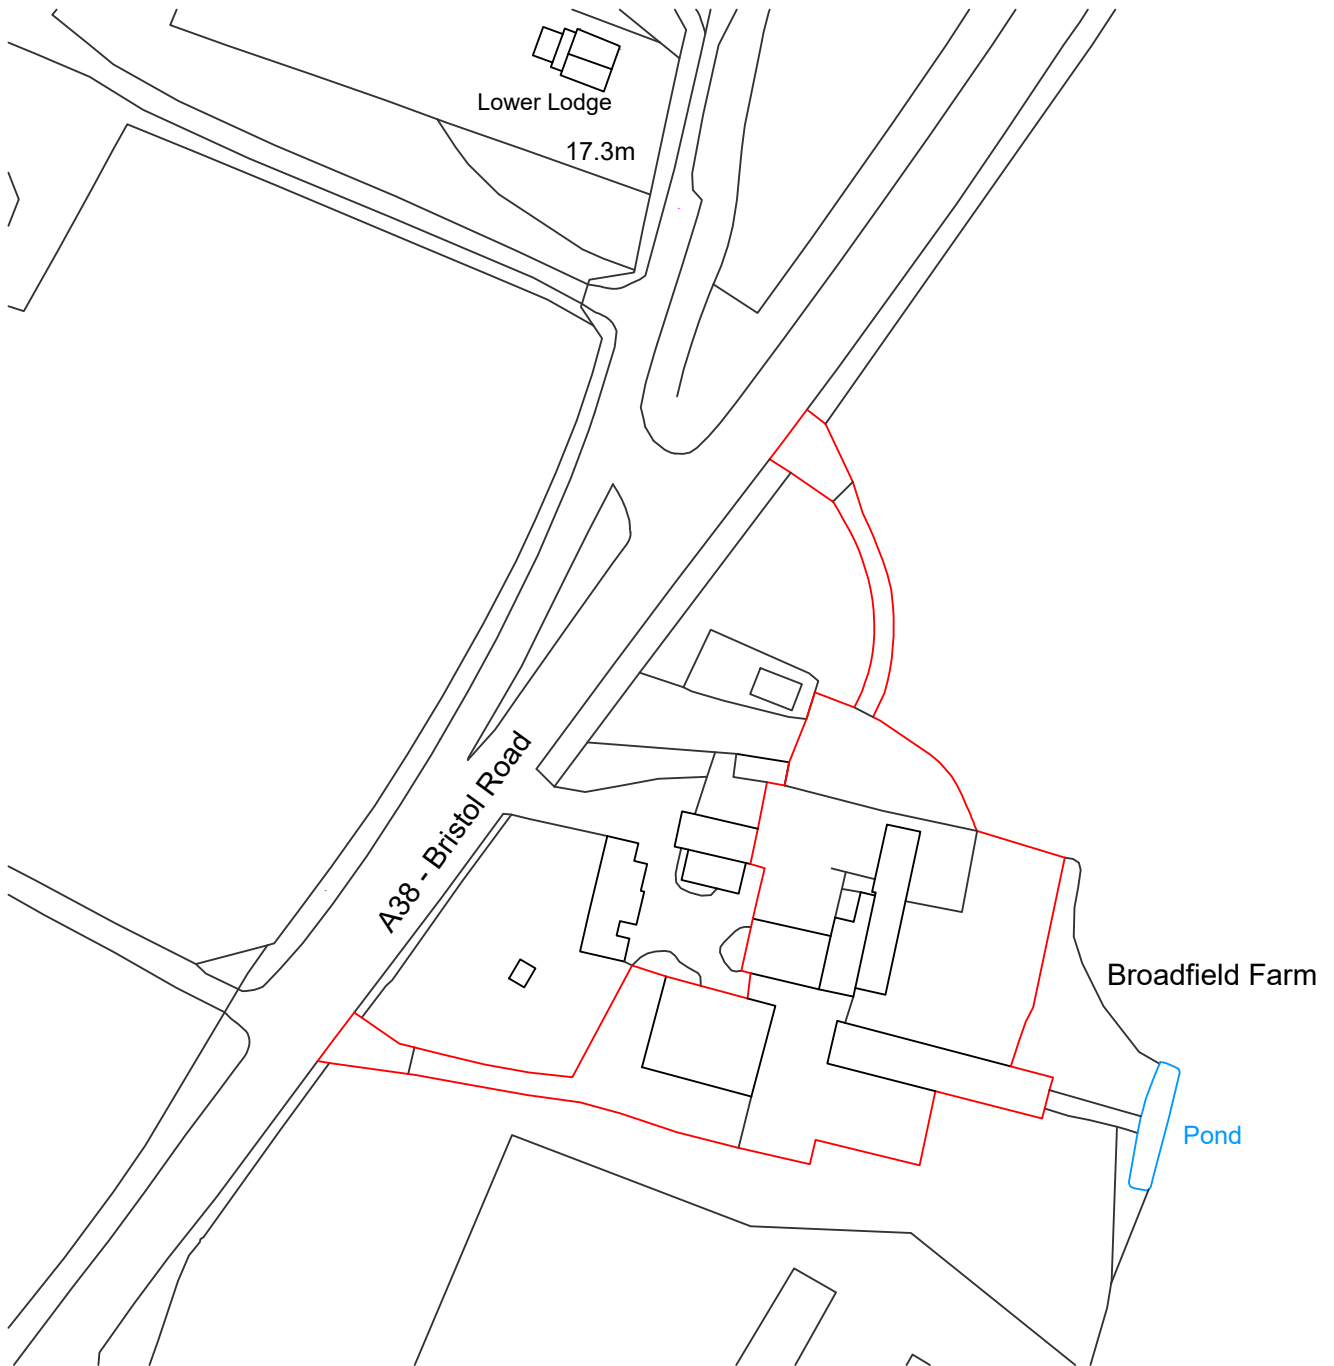

Broadfield Farm
Location Plan
Scale - 1:1250 @ A4

Ordnance Survey, (c) Crown Copyright 2021. All rights reserved. Licence number 100022432