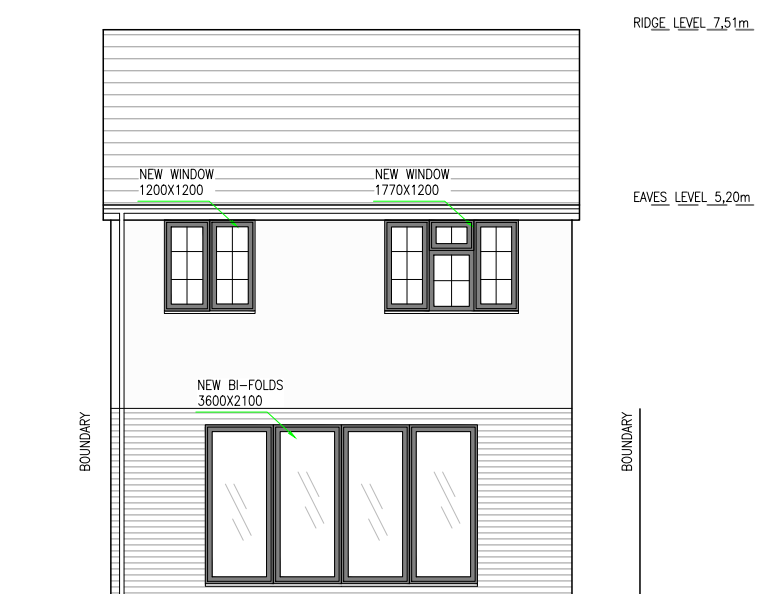

**Proposed Front Elevation**

**Proposed Side Elevation**

**Proposed Rear Elevation**

**Proposed Side Elevation**

ALL DIMS IN MILLIMETERS UNLESS NOTED OTHERWISE  
DO NOT SCALE EXCEPT FOR PLANNING PURPOSES  
IF IN DOUBT - ASK

CLIENT:

Ian Hart

DATE:

18/01/2020

DRAWN BY:

Valentin  
Pelovski

SCALE:

1:100@A3  
1:50@A1

ADDRESS:

16 Mountford Road, Solihull, B90 1JA

DRAWING NO:

568 - 5

REV

E