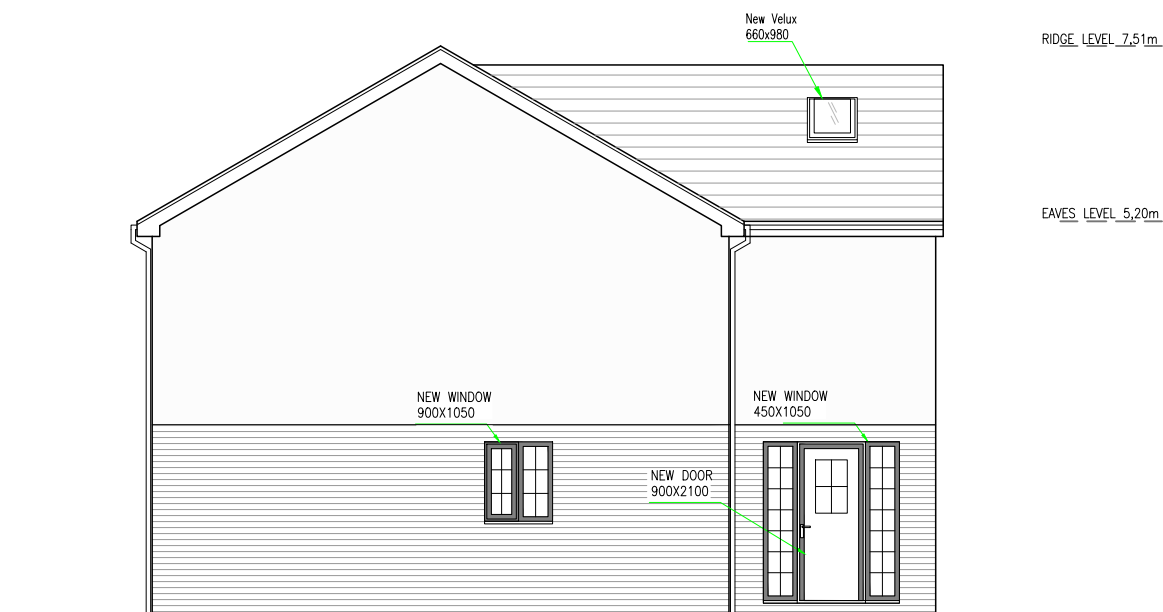

**Proposed Front Elevation**

**Proposed Side Elevation**

**Proposed Rear Elevation**

**Proposed Side Elevation**

ALL DIMS IN MILLIMETERS UNLESS NOTED OTHERWISE  
DO NOT SCALE EXCEPT FOR PLANNING PURPOSES  
IF IN DOUBT - ASK

CLIENT:

Ian Hart

DATE:

18/01/2020

DRAWN BY:

Valentin  
Pelovski

SCALE:

1:100@A3  
1:50@A1

ADDRESS:

16 Mountford Road, Solihull, B90 1JA

DRAWING NO:

568 - 5

REV

E