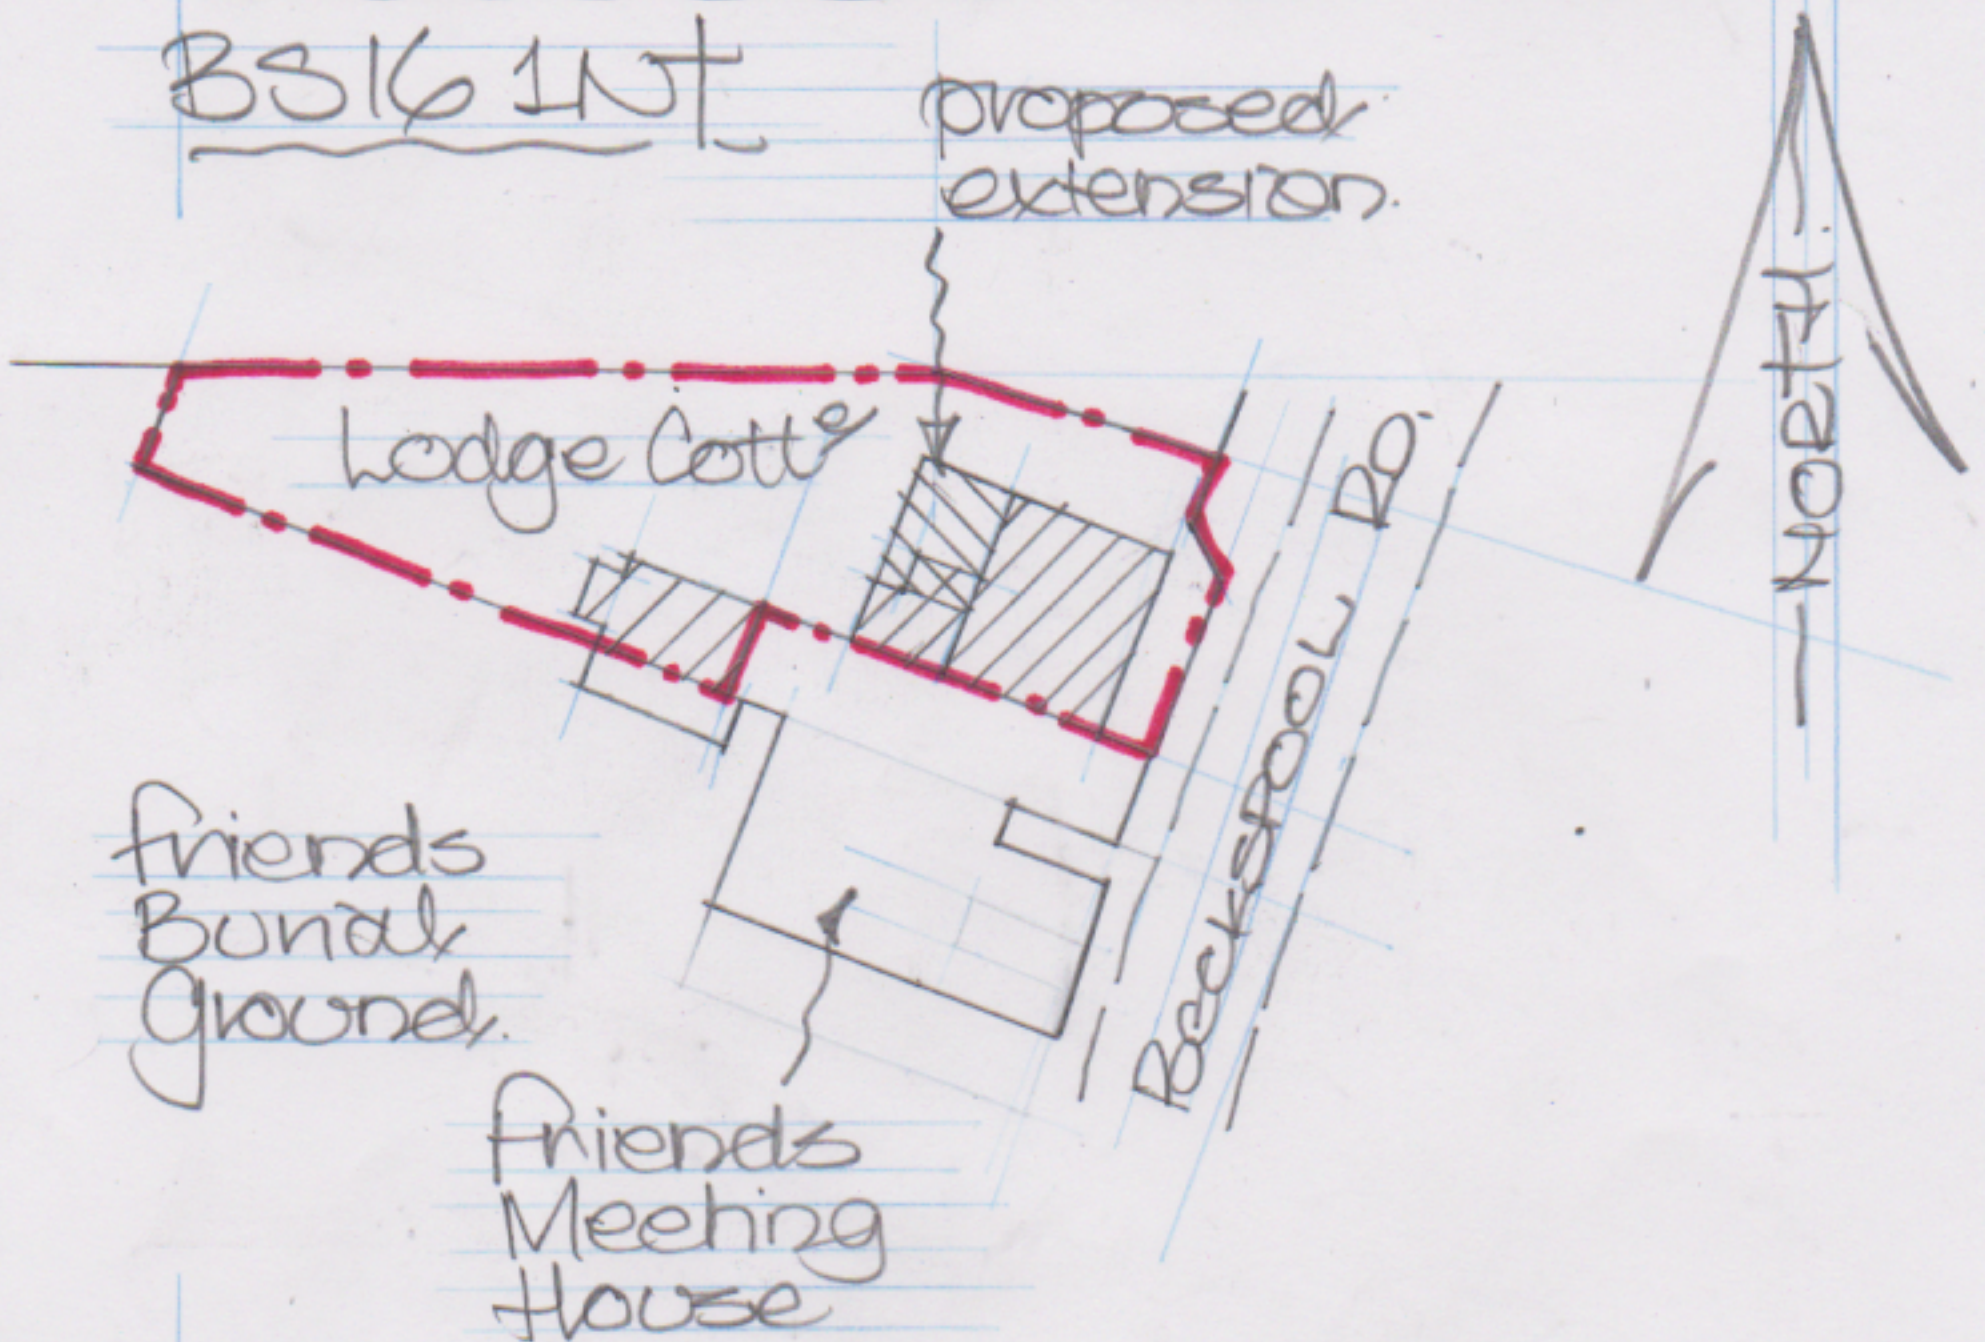

JOHN PAGE ARCHITECT

27 Gloucester Road
Thornbury
Bristol BS35 1DJ
Tel: 07713334659

Email: johnpagearchitect@btinternet.com

Block Plan for
Lodge Cottage

Beckspool Road Frensham

BS16 1NT

proposed
extension.

Scale 1:500 @ A1

2440~Block.

John Page RIBA MCIAT
Chartered Architect