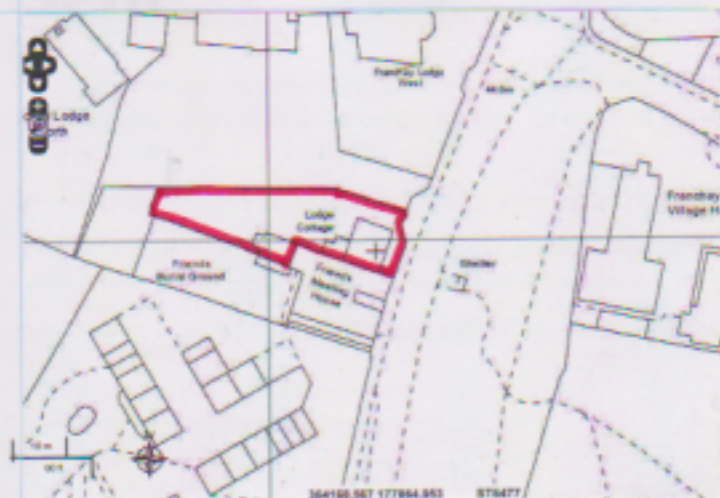

JOHN PAGE ARCHITECT

27 Gloucester Road
Thornbury
Bristol BS35 1DJ
Tel: 07713334639

Email: johnpagearchitect@btinternet.com

LOCATION PLAN
FOR
LODGE COTTAGE
BECKSTOOL ROAD
FRENCHAY BS16 INT.

2440 Location.
Scale 1:1250 @ A4.