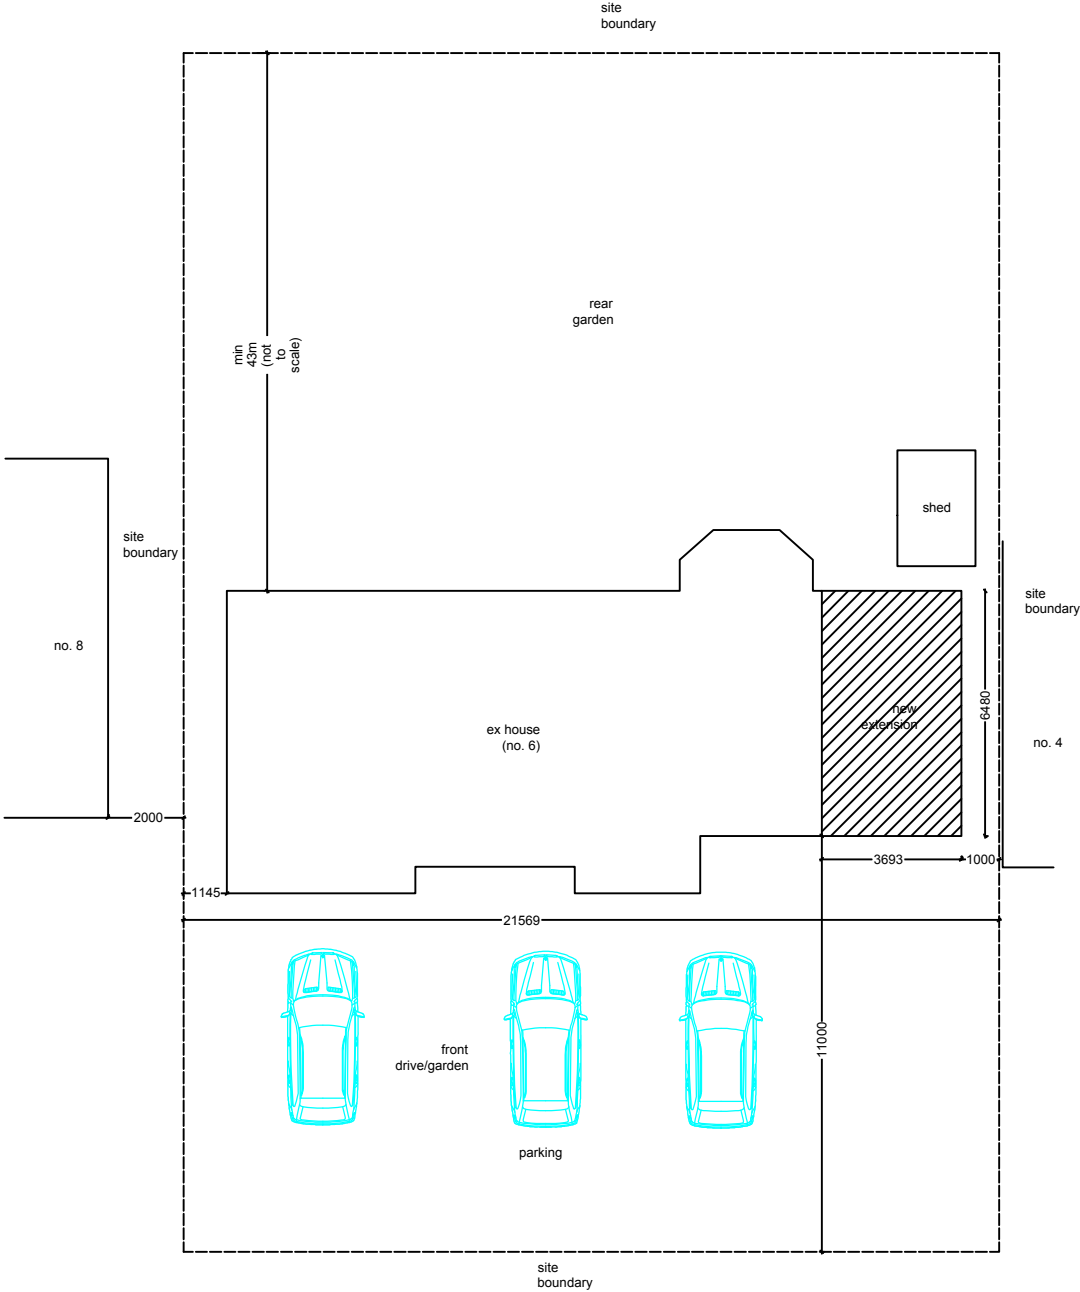

Middlesex & Herts

7 Elgin Drive
Northwood
Middlesex
HA6 2YR

01923 826280

Farm Way

site layout/block plan
1:200

Mr & Mrs Macfarlane
6 Farm Way
Northwood
Middlesex
HA6 3EF

Drg. No. MAC/2502

29-03-21