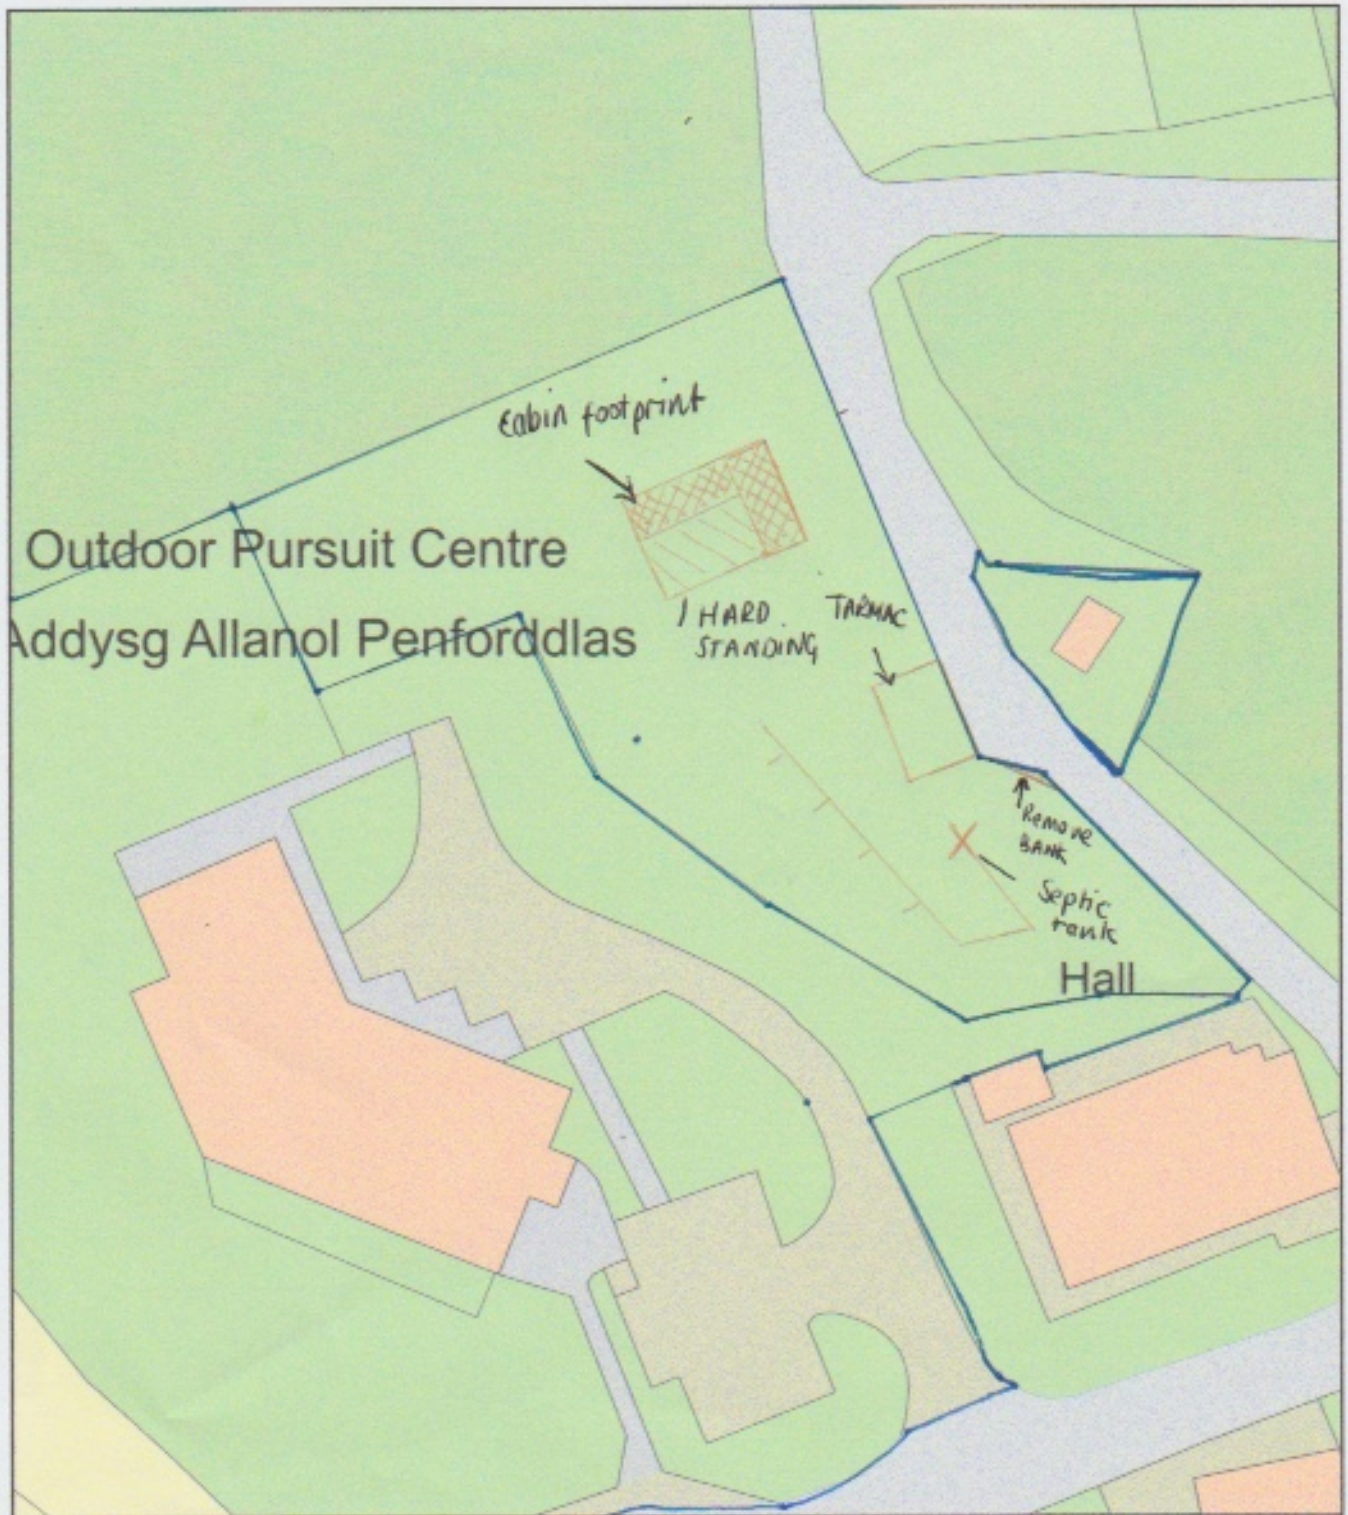

Block Plan

Plan Produced for: The Lodge Staylittie

Date Produced: 30 Mar 2021

Plan Reference Number: TQHQM21089162744399

Scale: 1:500 @ A4